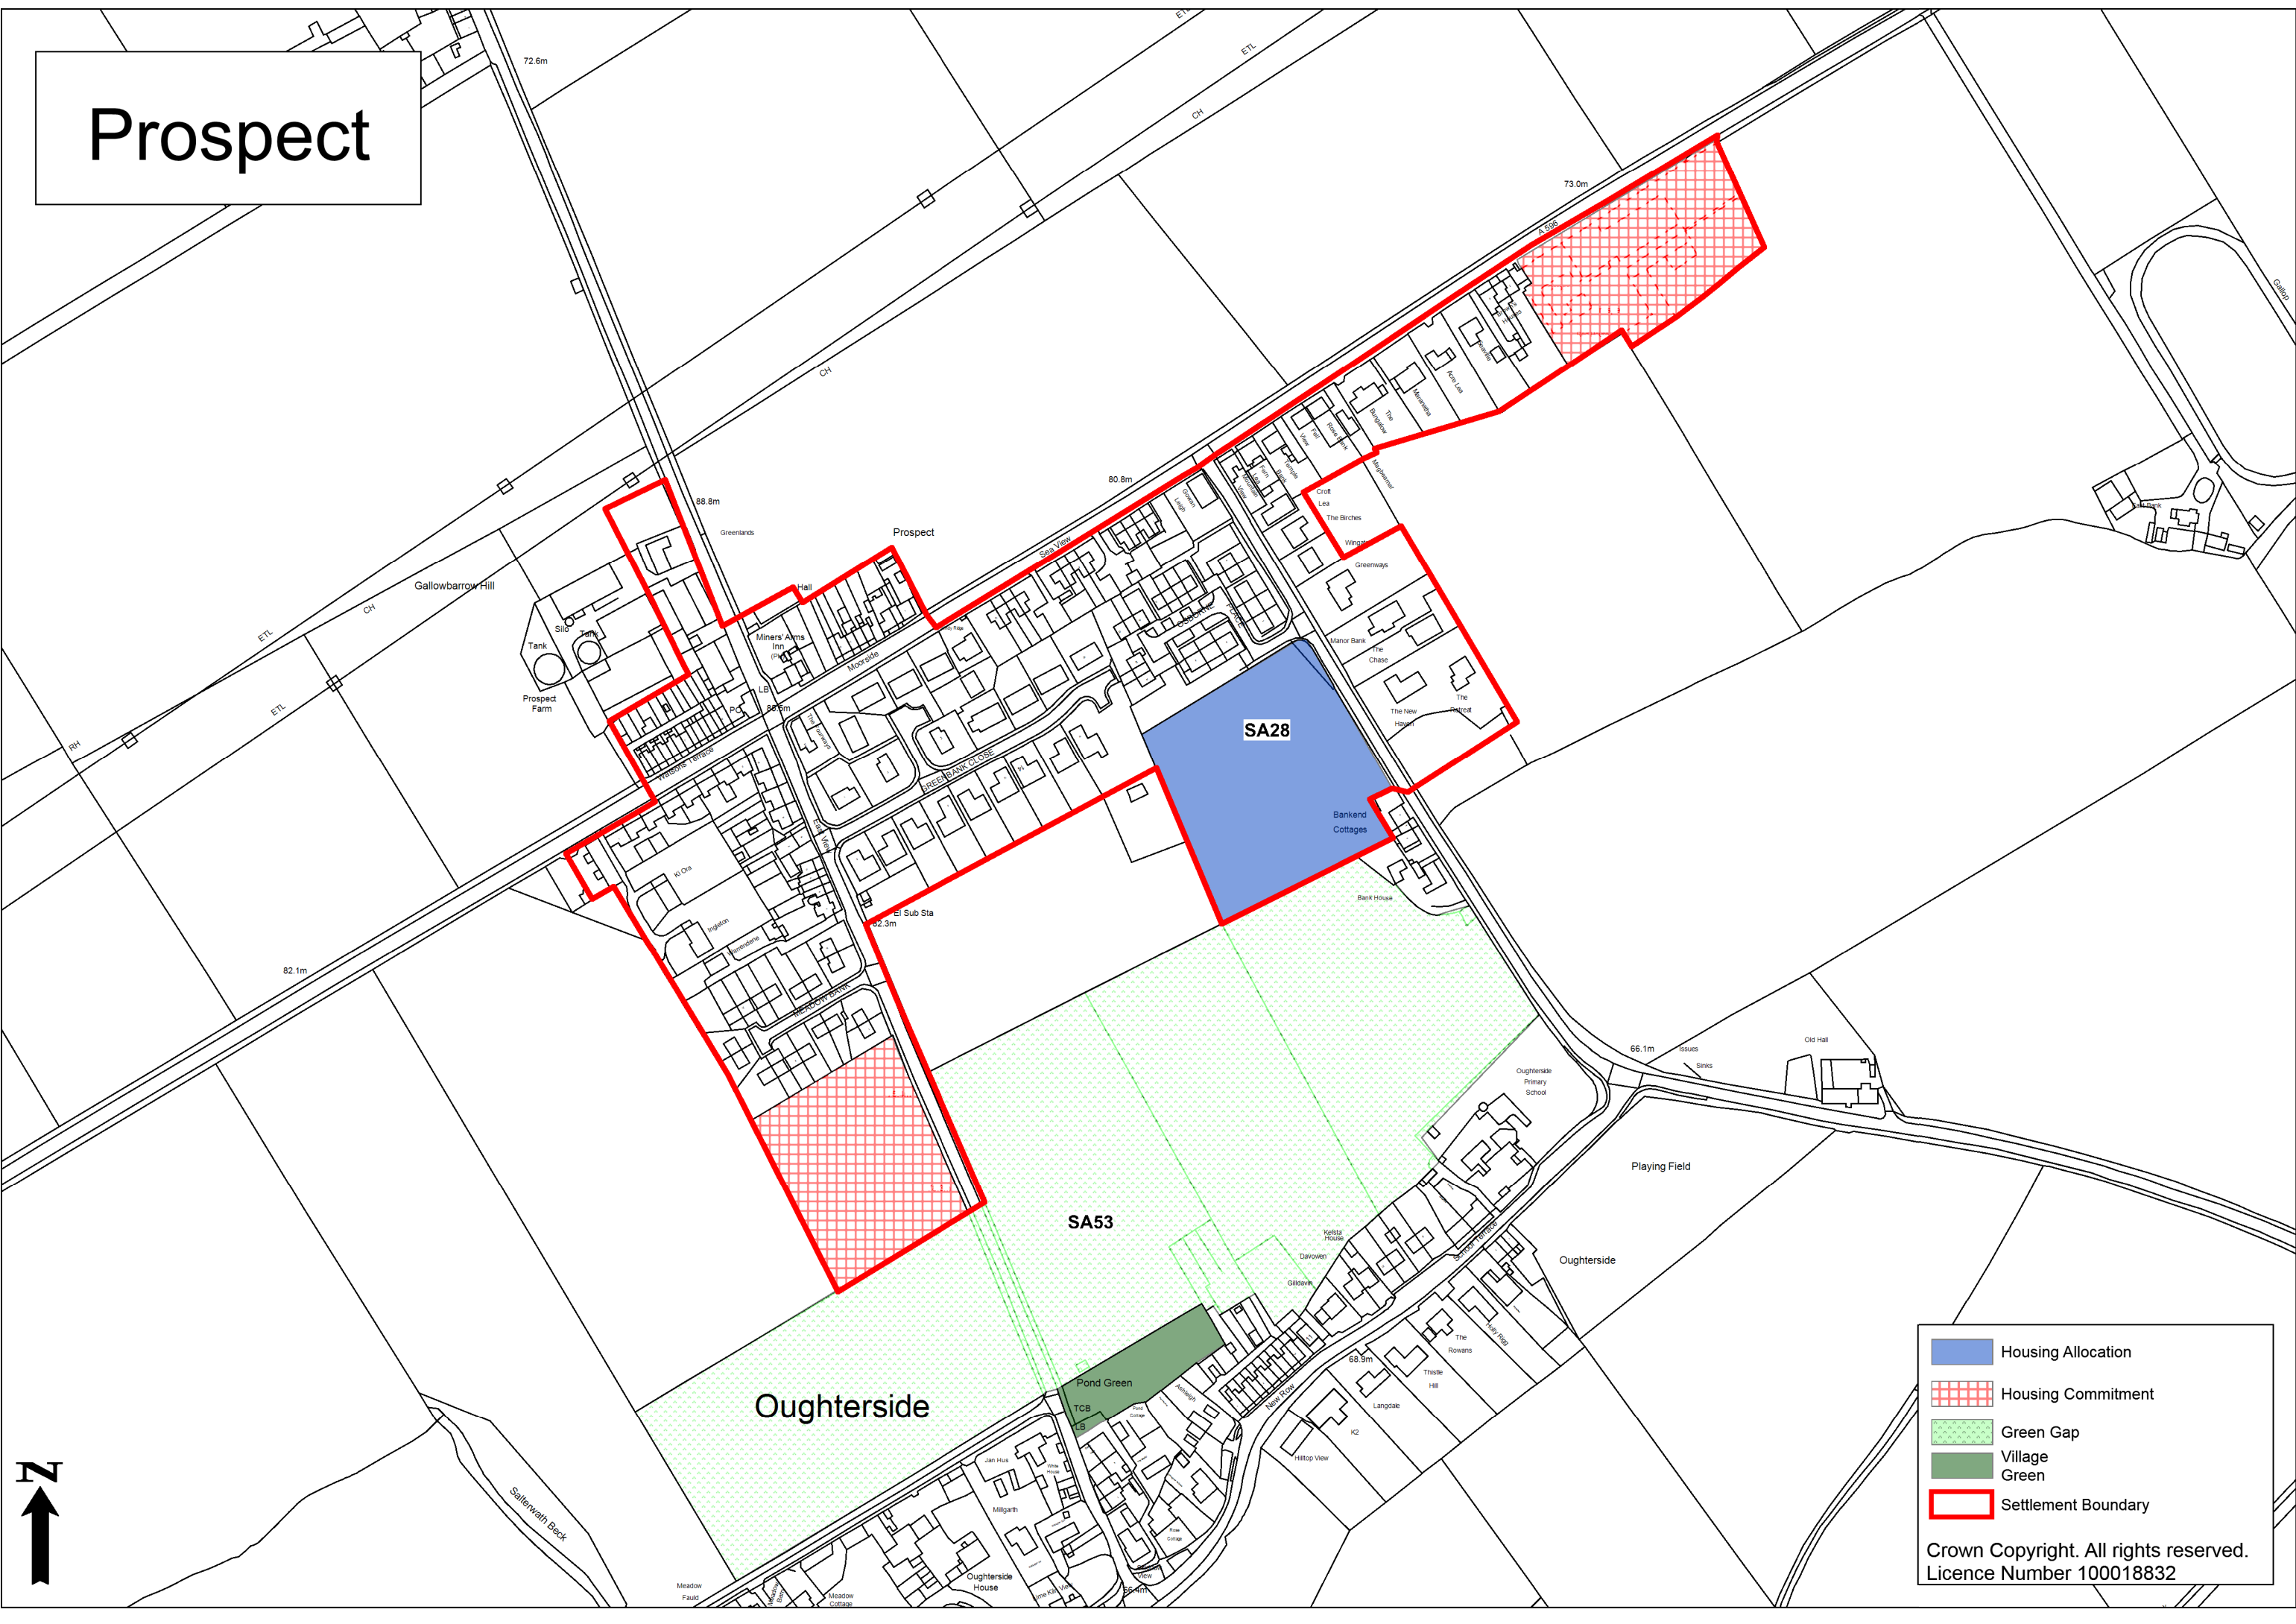

Prospect

Legend

- Housing Allocation
- Housing Commitment
- Green Gap
- Village Green
- Settlement Boundary

Crown Copyright. All rights reserved.
Licence Number 100018832