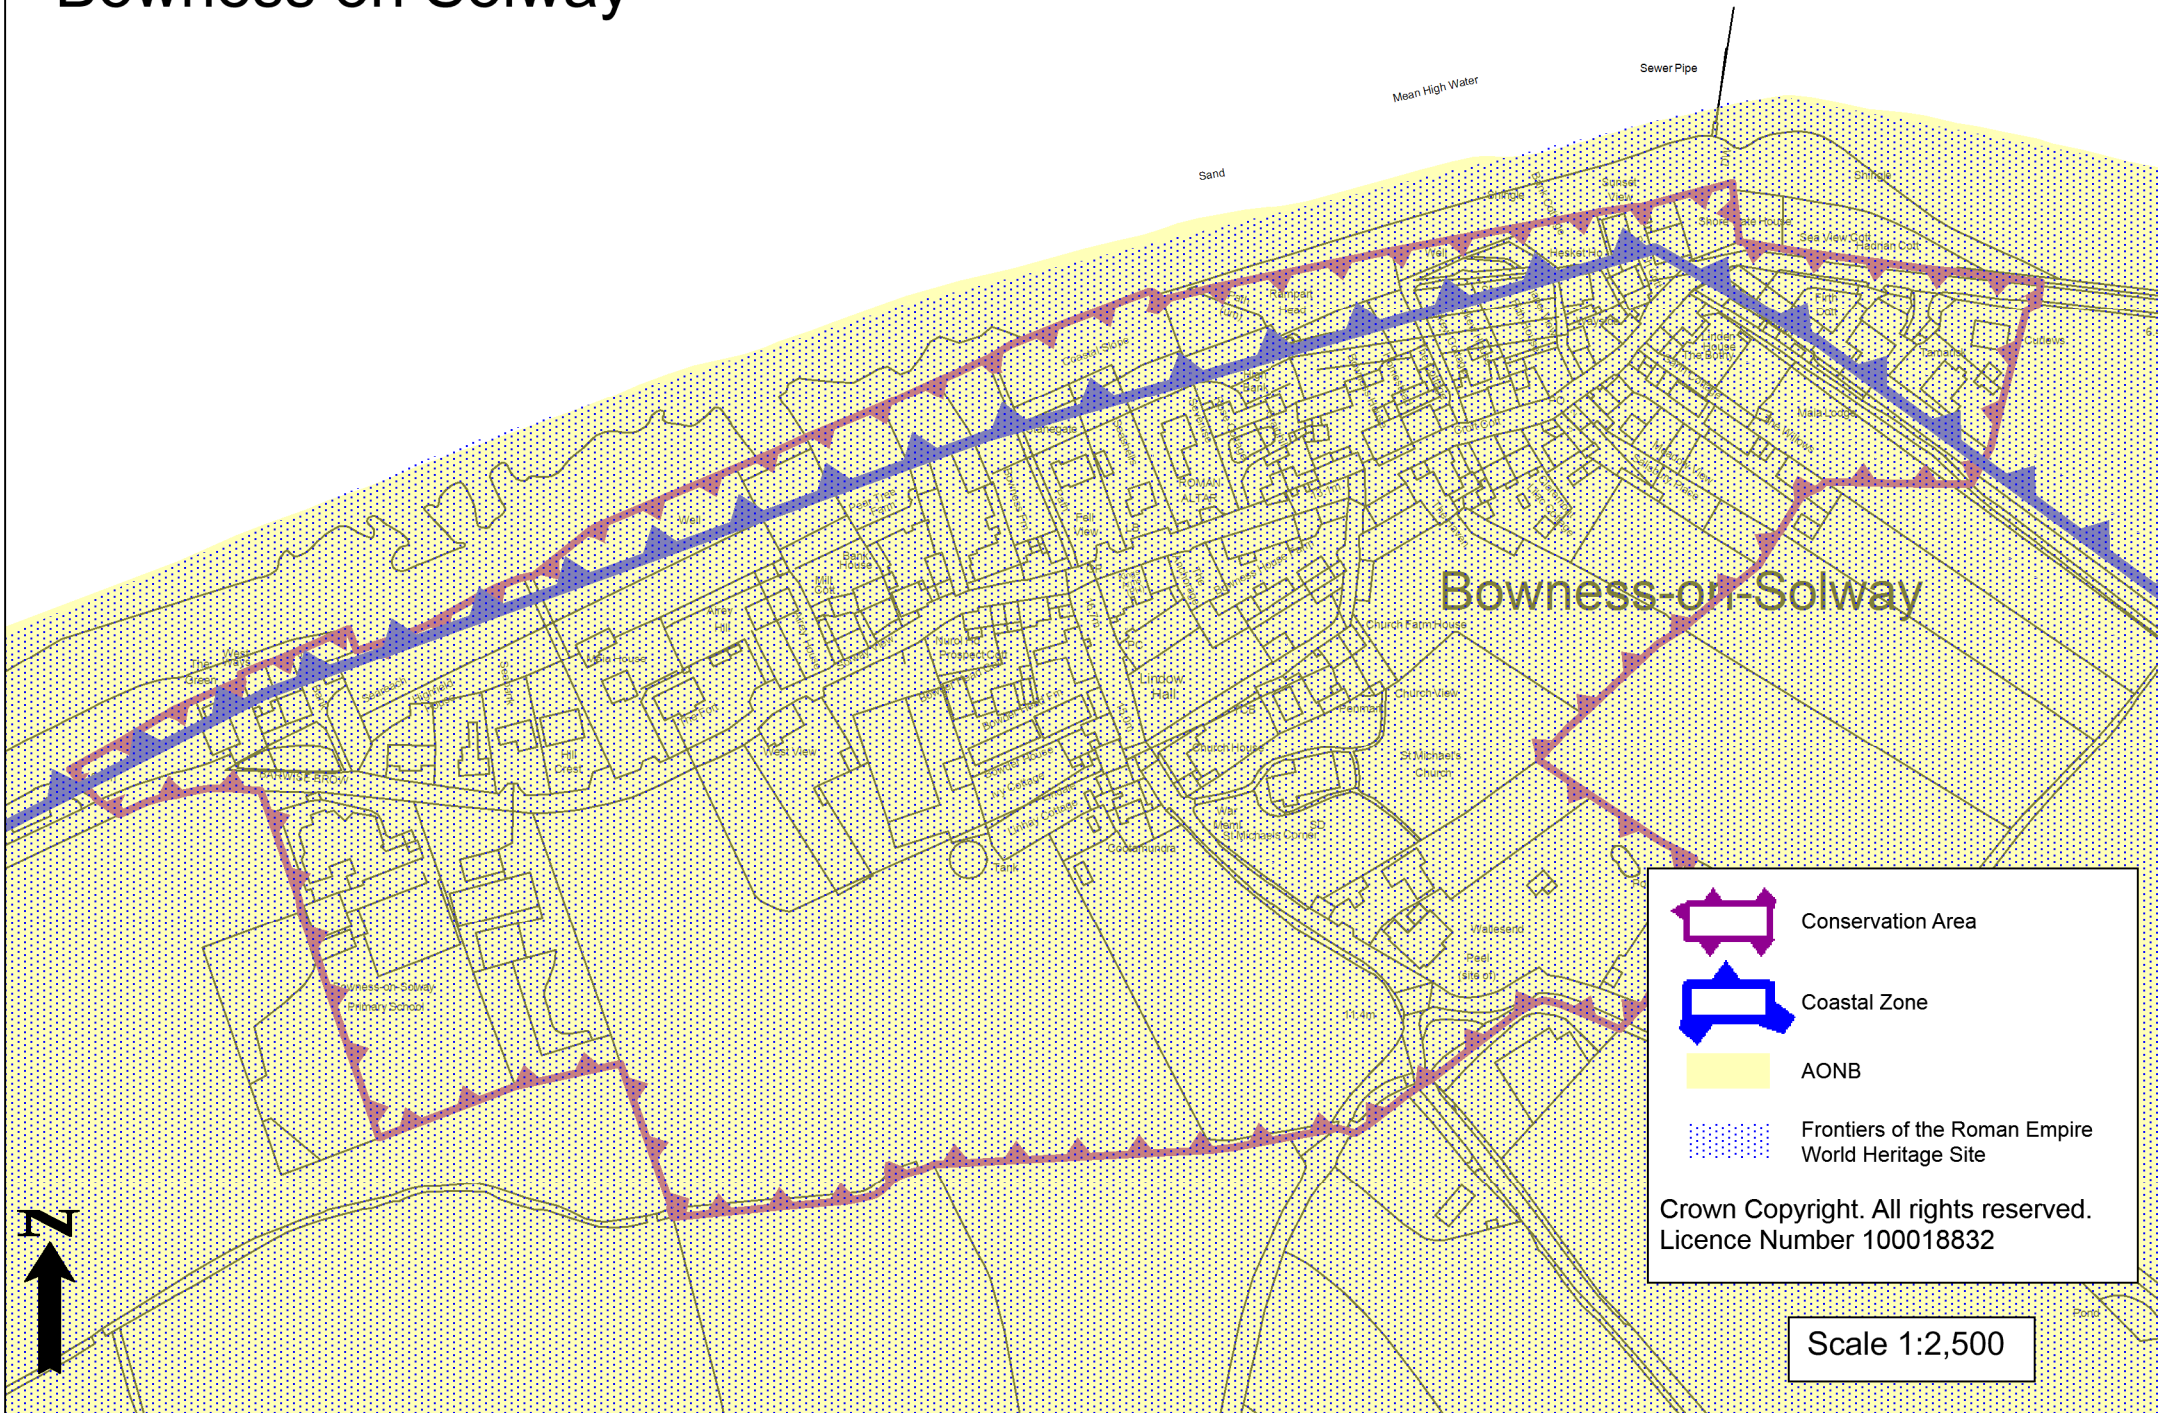

# Bowness on Solway

Mean High Water

Sewer Pipe

Sand

Bowness-on-Solway

-  Conservation Area
-  Coastal Zone
-  AONB
-  Frontiers of the Roman Empire World Heritage Site

Crown Copyright. All rights reserved.  
Licence Number 100018832

Scale 1:2,500