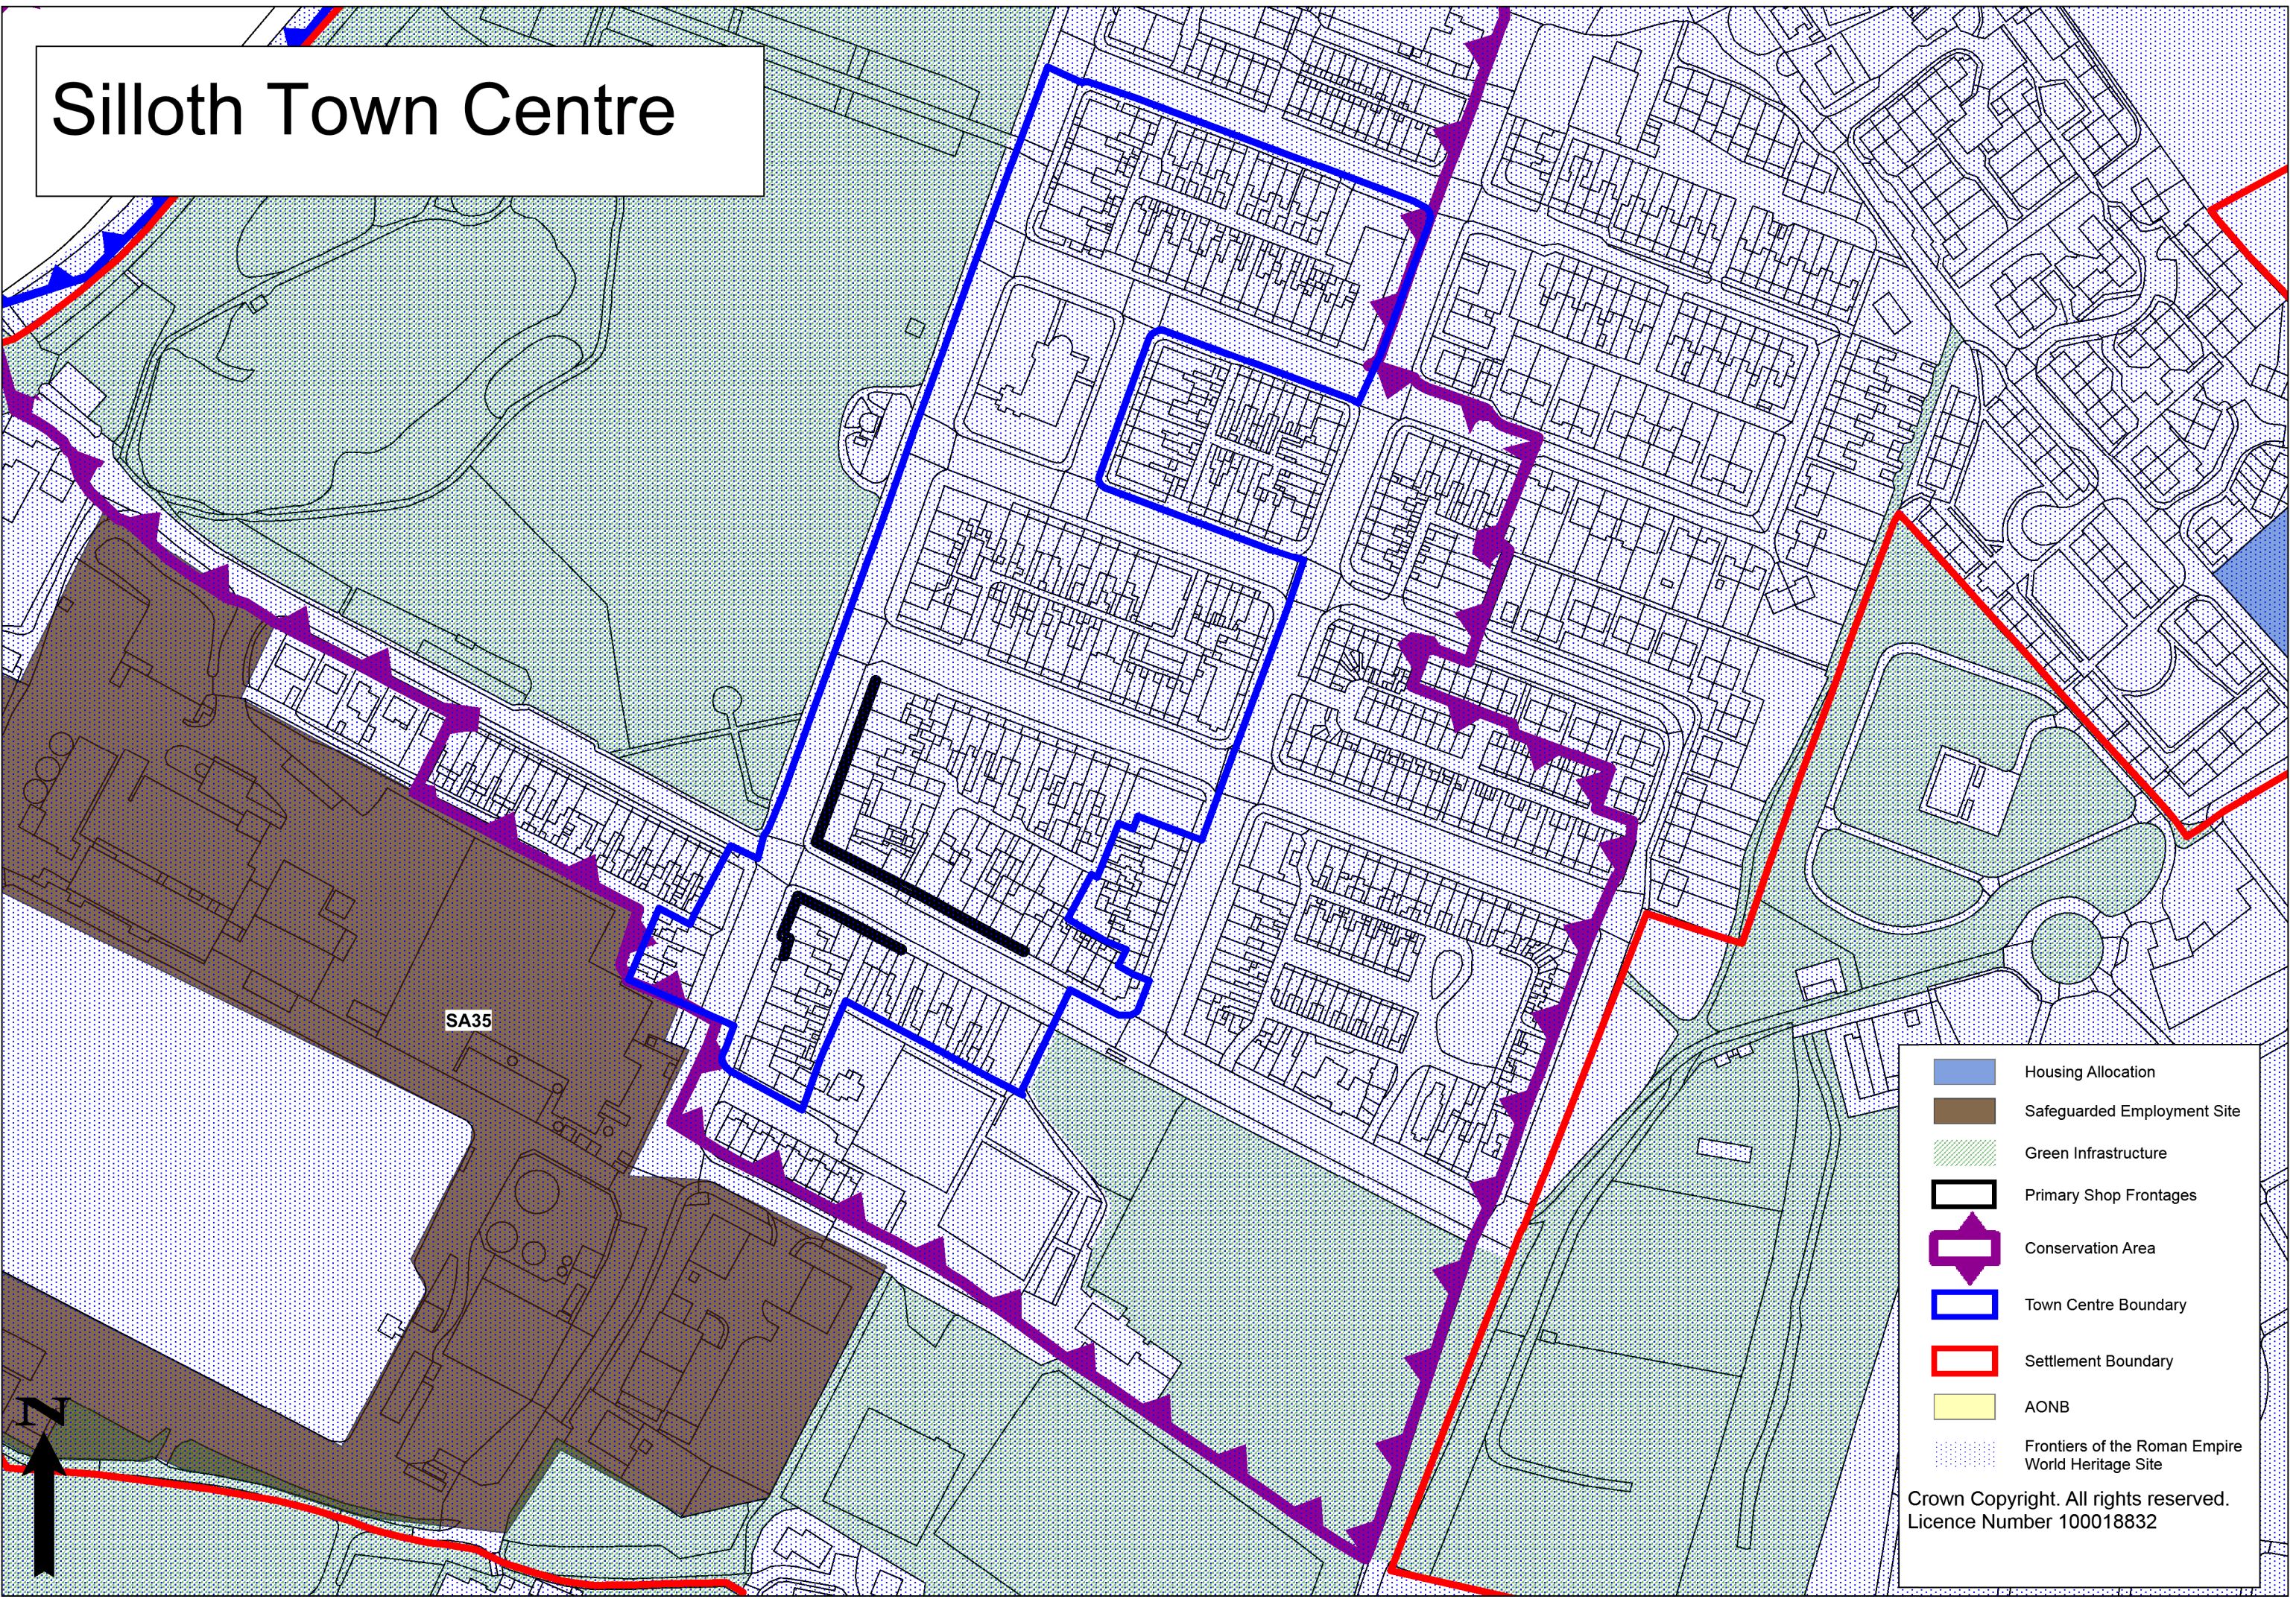

# Silloth Town Centre

- Housing Allocation
- Safeguarded Employment Site
- Green Infrastructure
- Primary Shop Frontages
- Conservation Area
- Town Centre Boundary
- Settlement Boundary
- AONB
- Frontiers of the Roman Empire World Heritage Site

Crown Copyright. All rights reserved.  
Licence Number 100018832