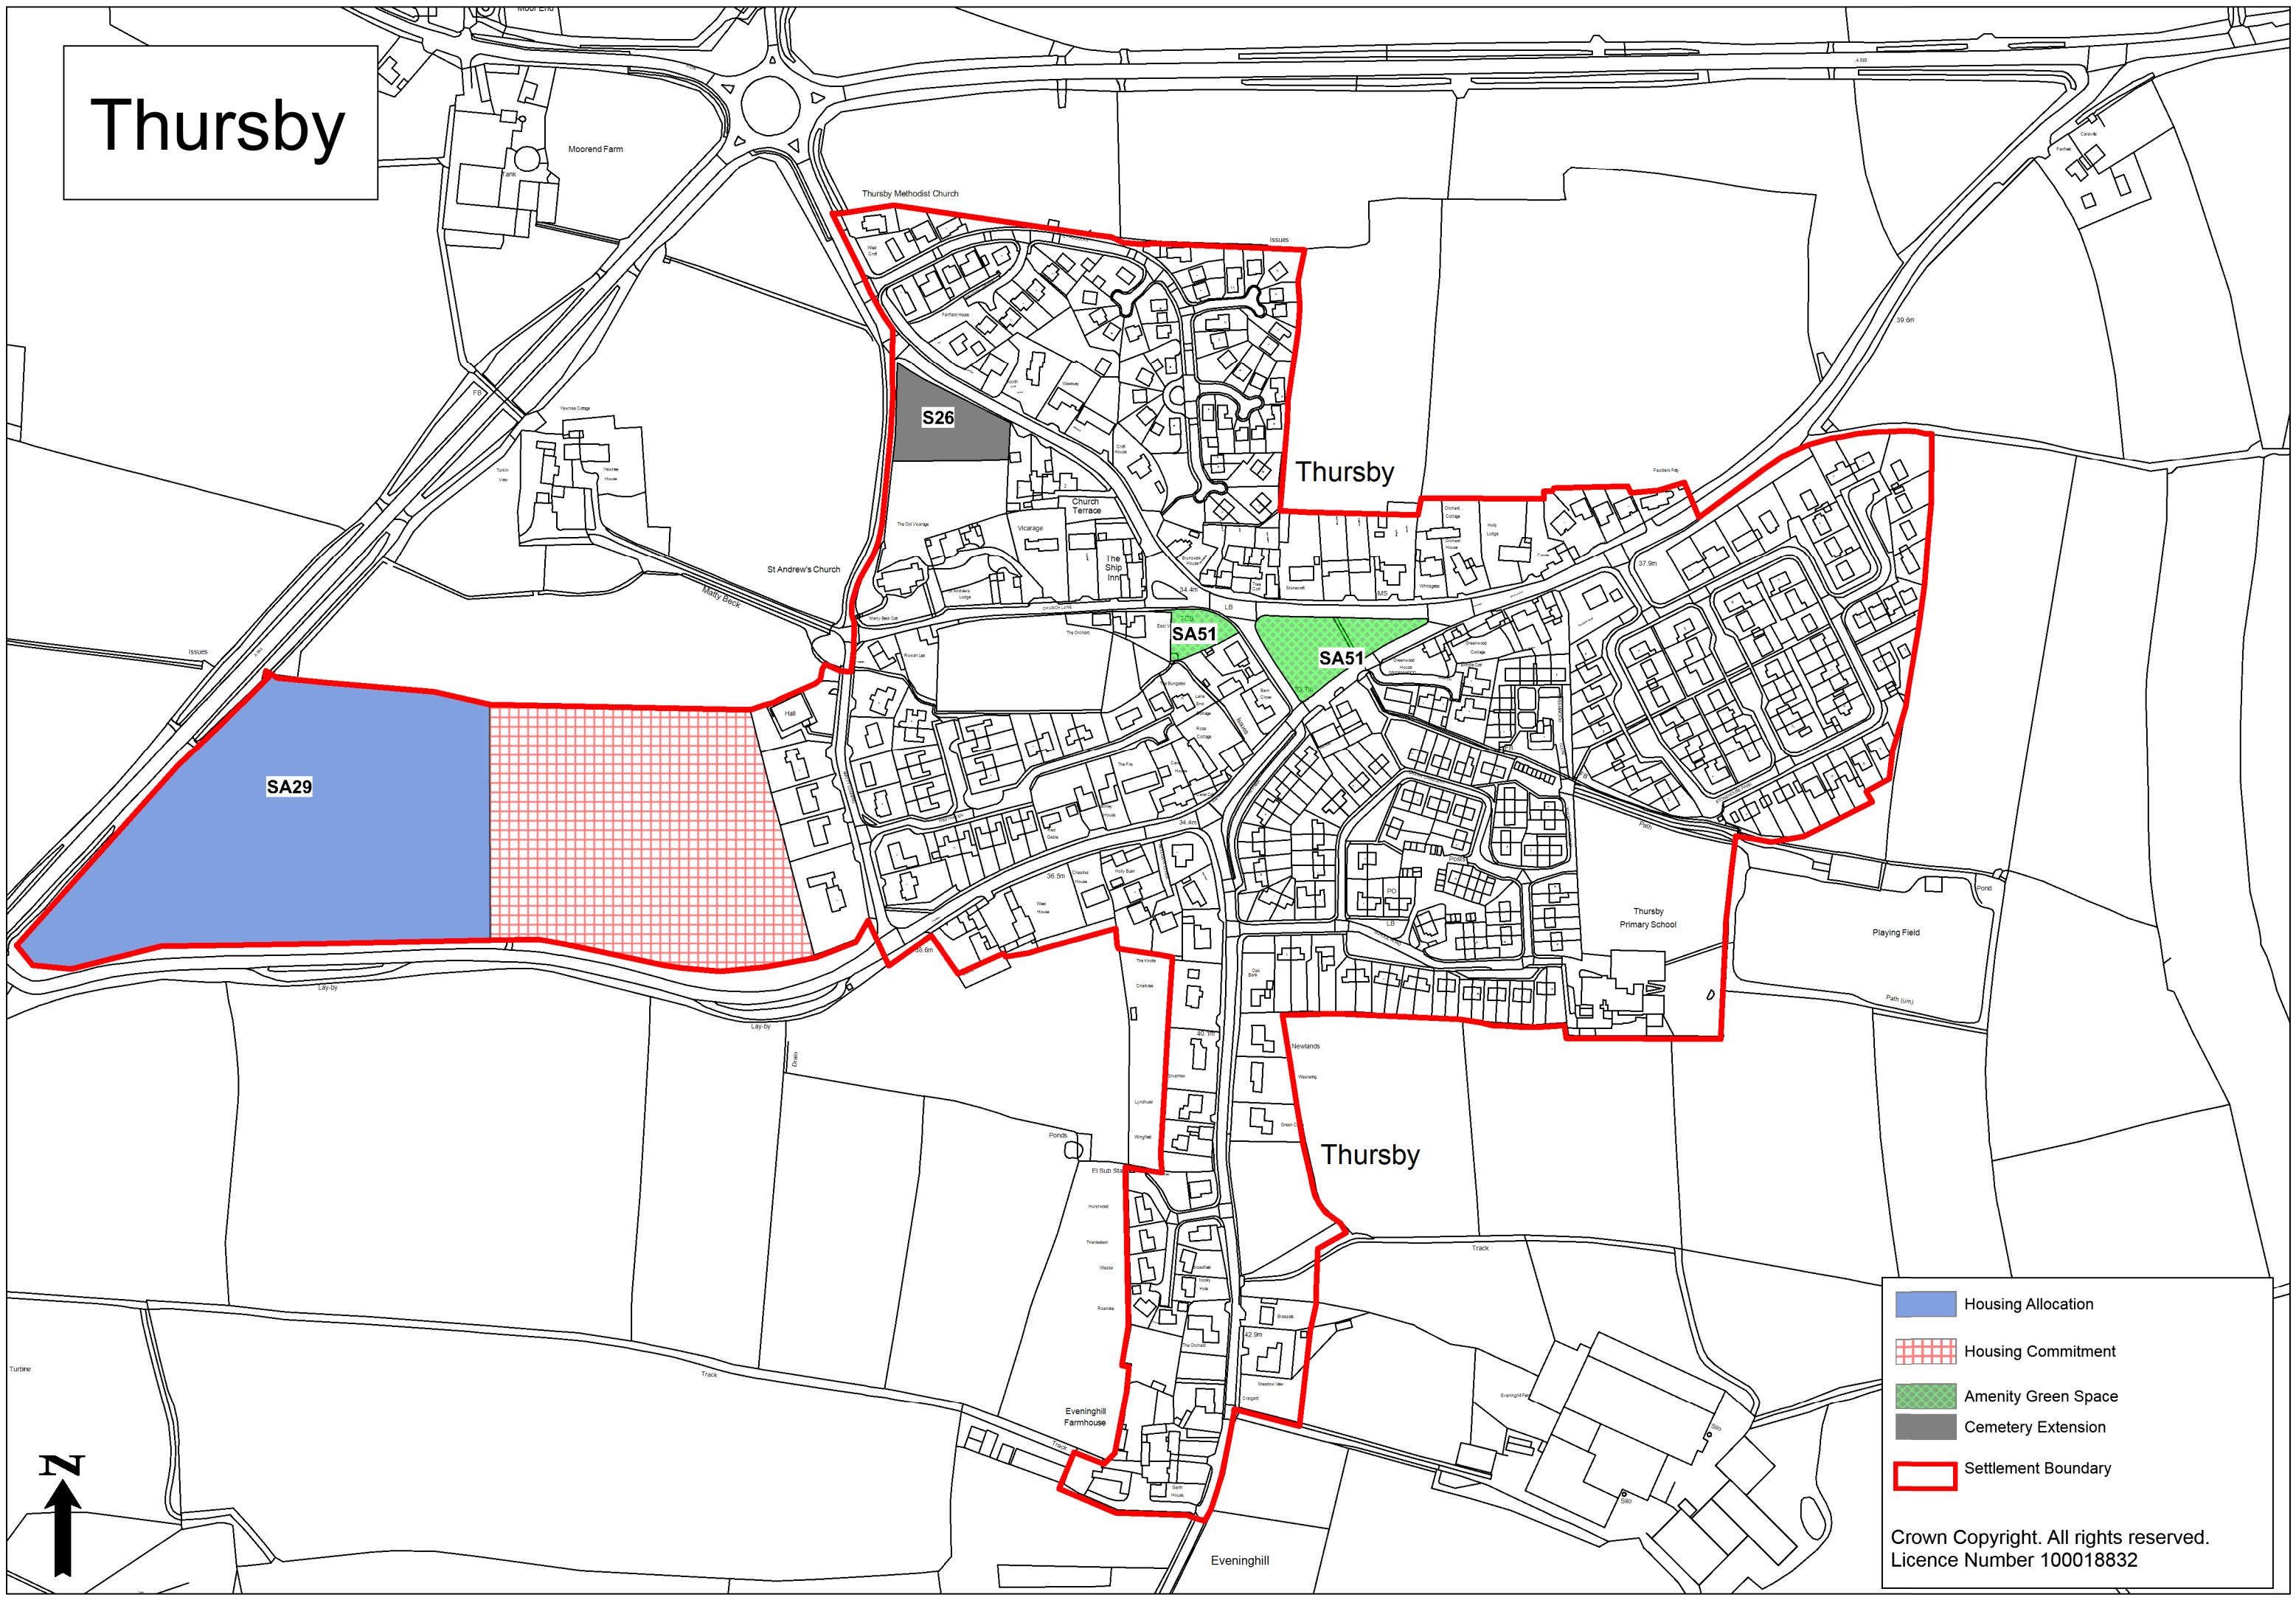

Thursby

-  Housing Allocation
-  Housing Commitment
-  Amenity Green Space
-  Cemetery Extension
-  Settlement Boundary

Crown Copyright. All rights reserved.
Licence Number 100018832