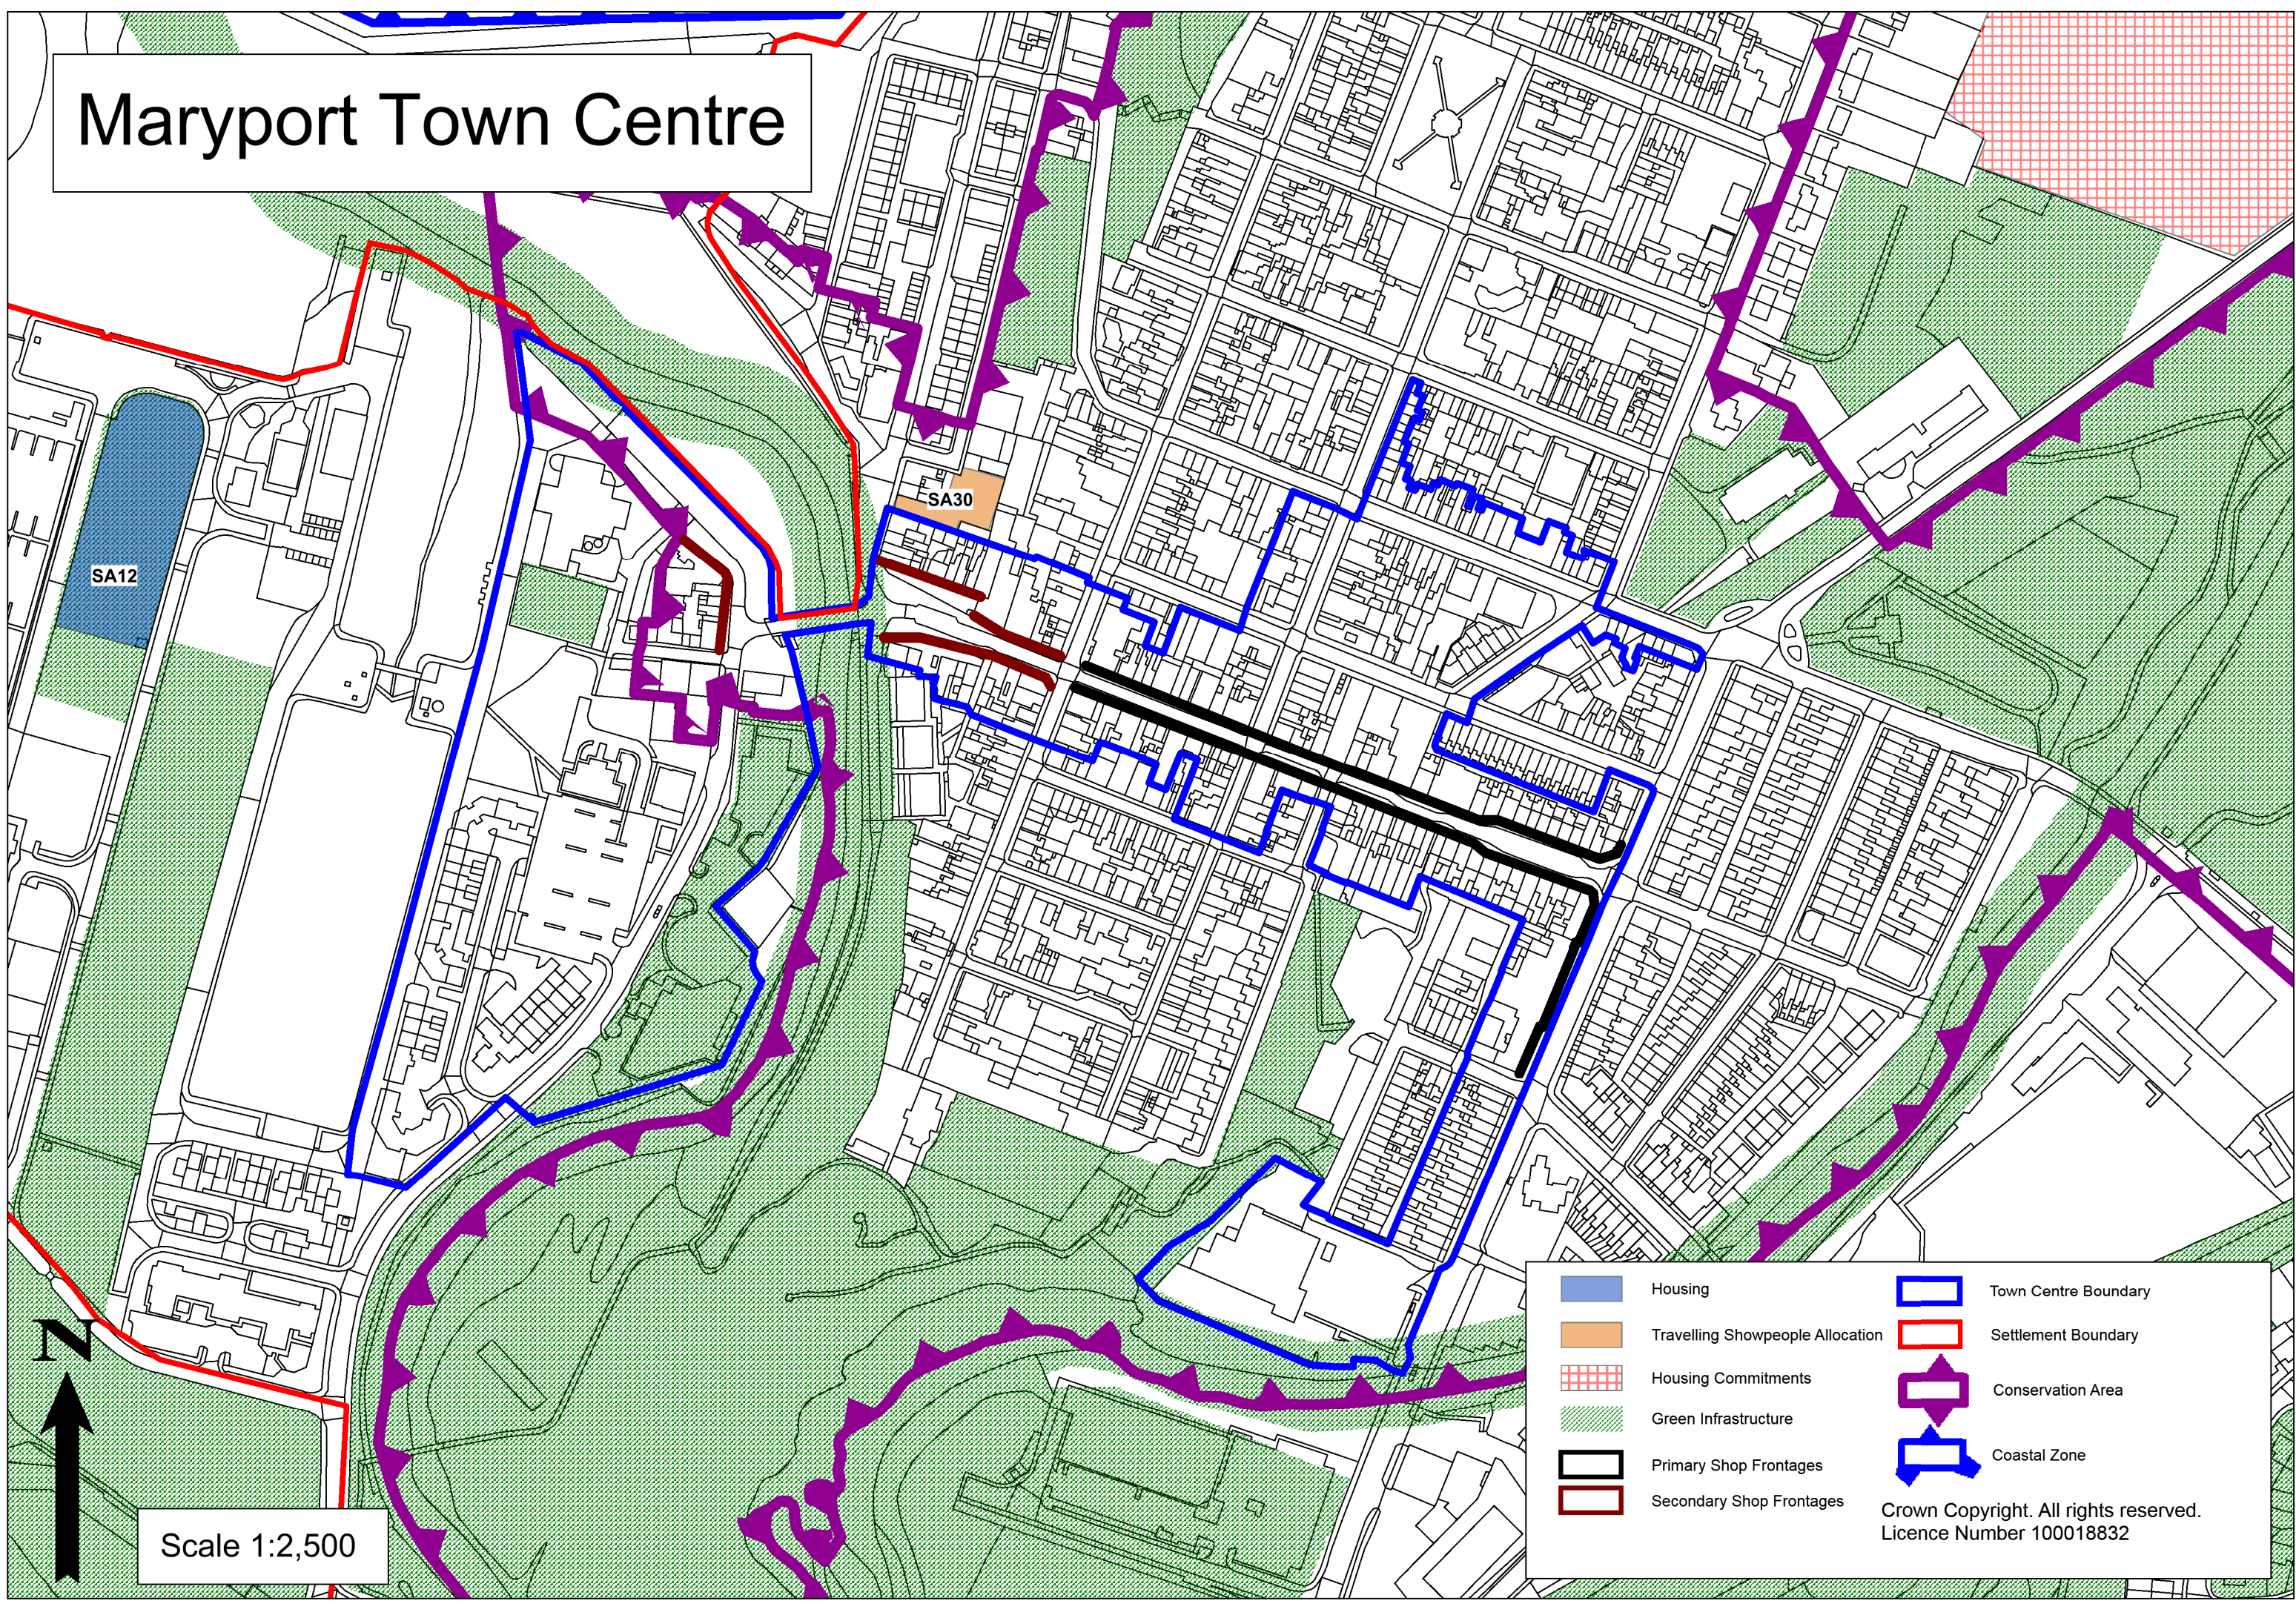

Maryport Town Centre

SA12

SA30

Scale 1:2,500

	Housing		Town Centre Boundary
	Travelling Showpeople Allocation		Settlement Boundary
	Housing Commitments		Conservation Area
	Green Infrastructure		Coastal Zone
	Primary Shop Frontages		
	Secondary Shop Frontages		

Crown Copyright. All rights reserved.
Licence Number 100018832