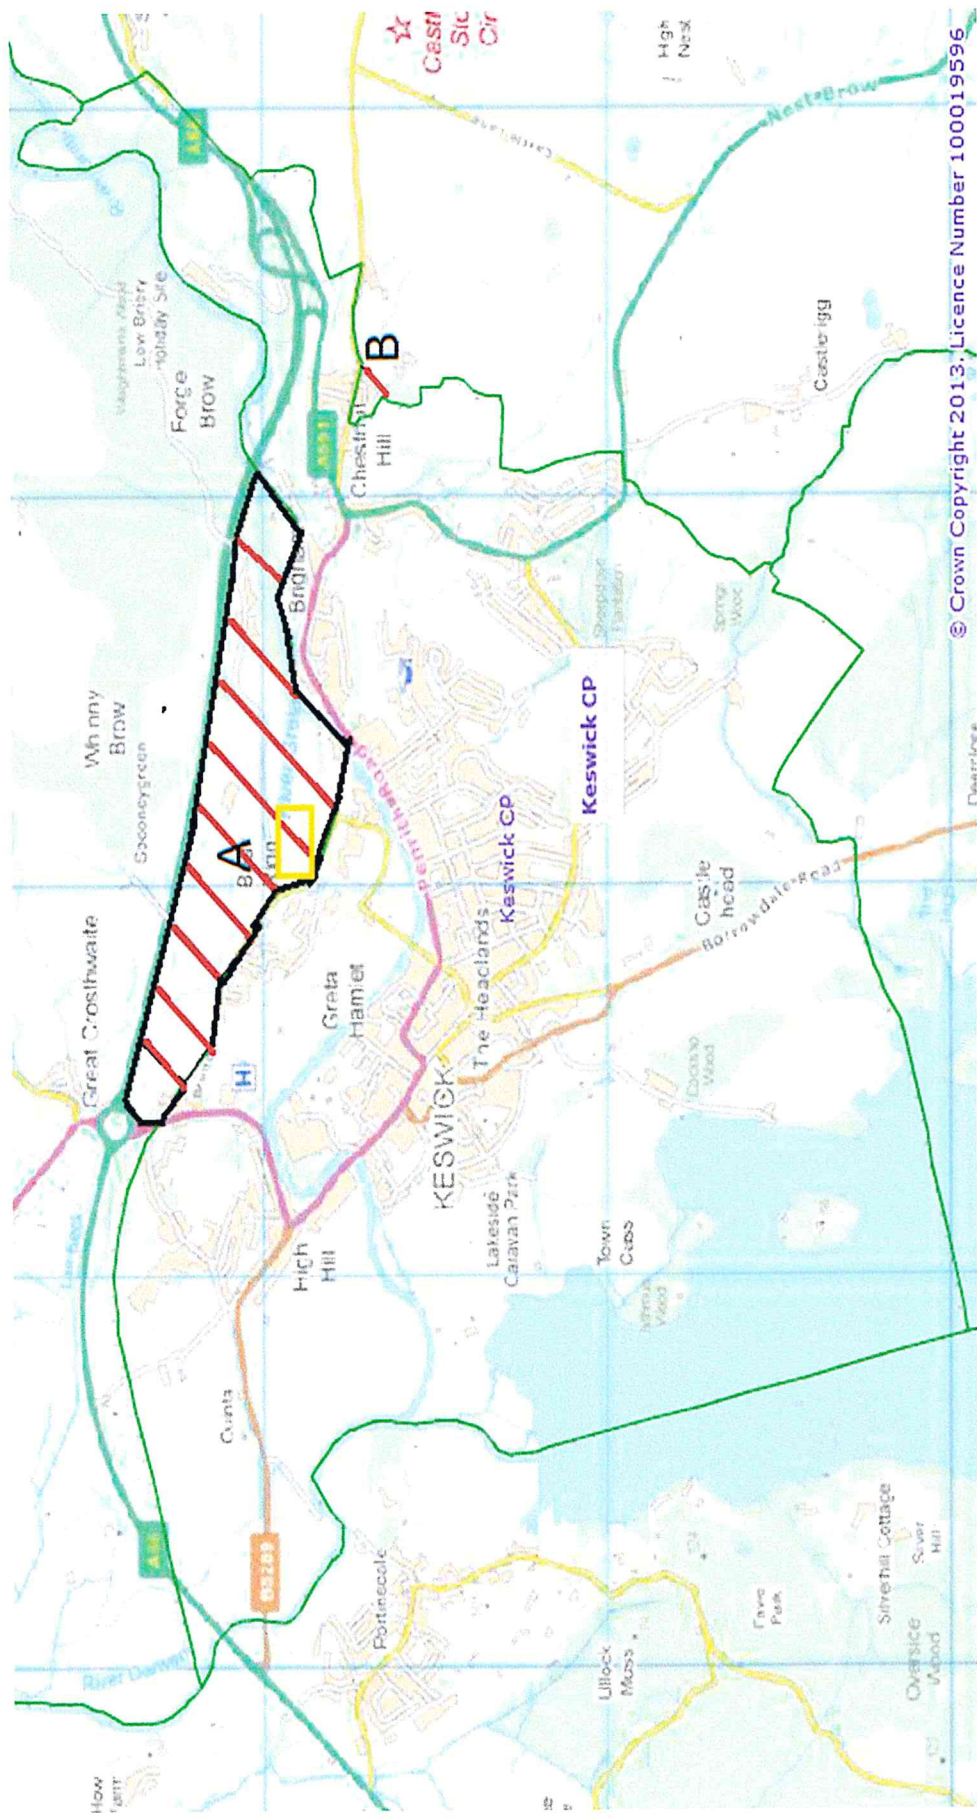

Keswick parish, Cumbria.

Land to be added to the north of the parish indicated by red hatching and marked 'A'.

Change to SE boundary shown by a red line and marked 'B'.

Approximate site of new housing indicated by a yellow box.