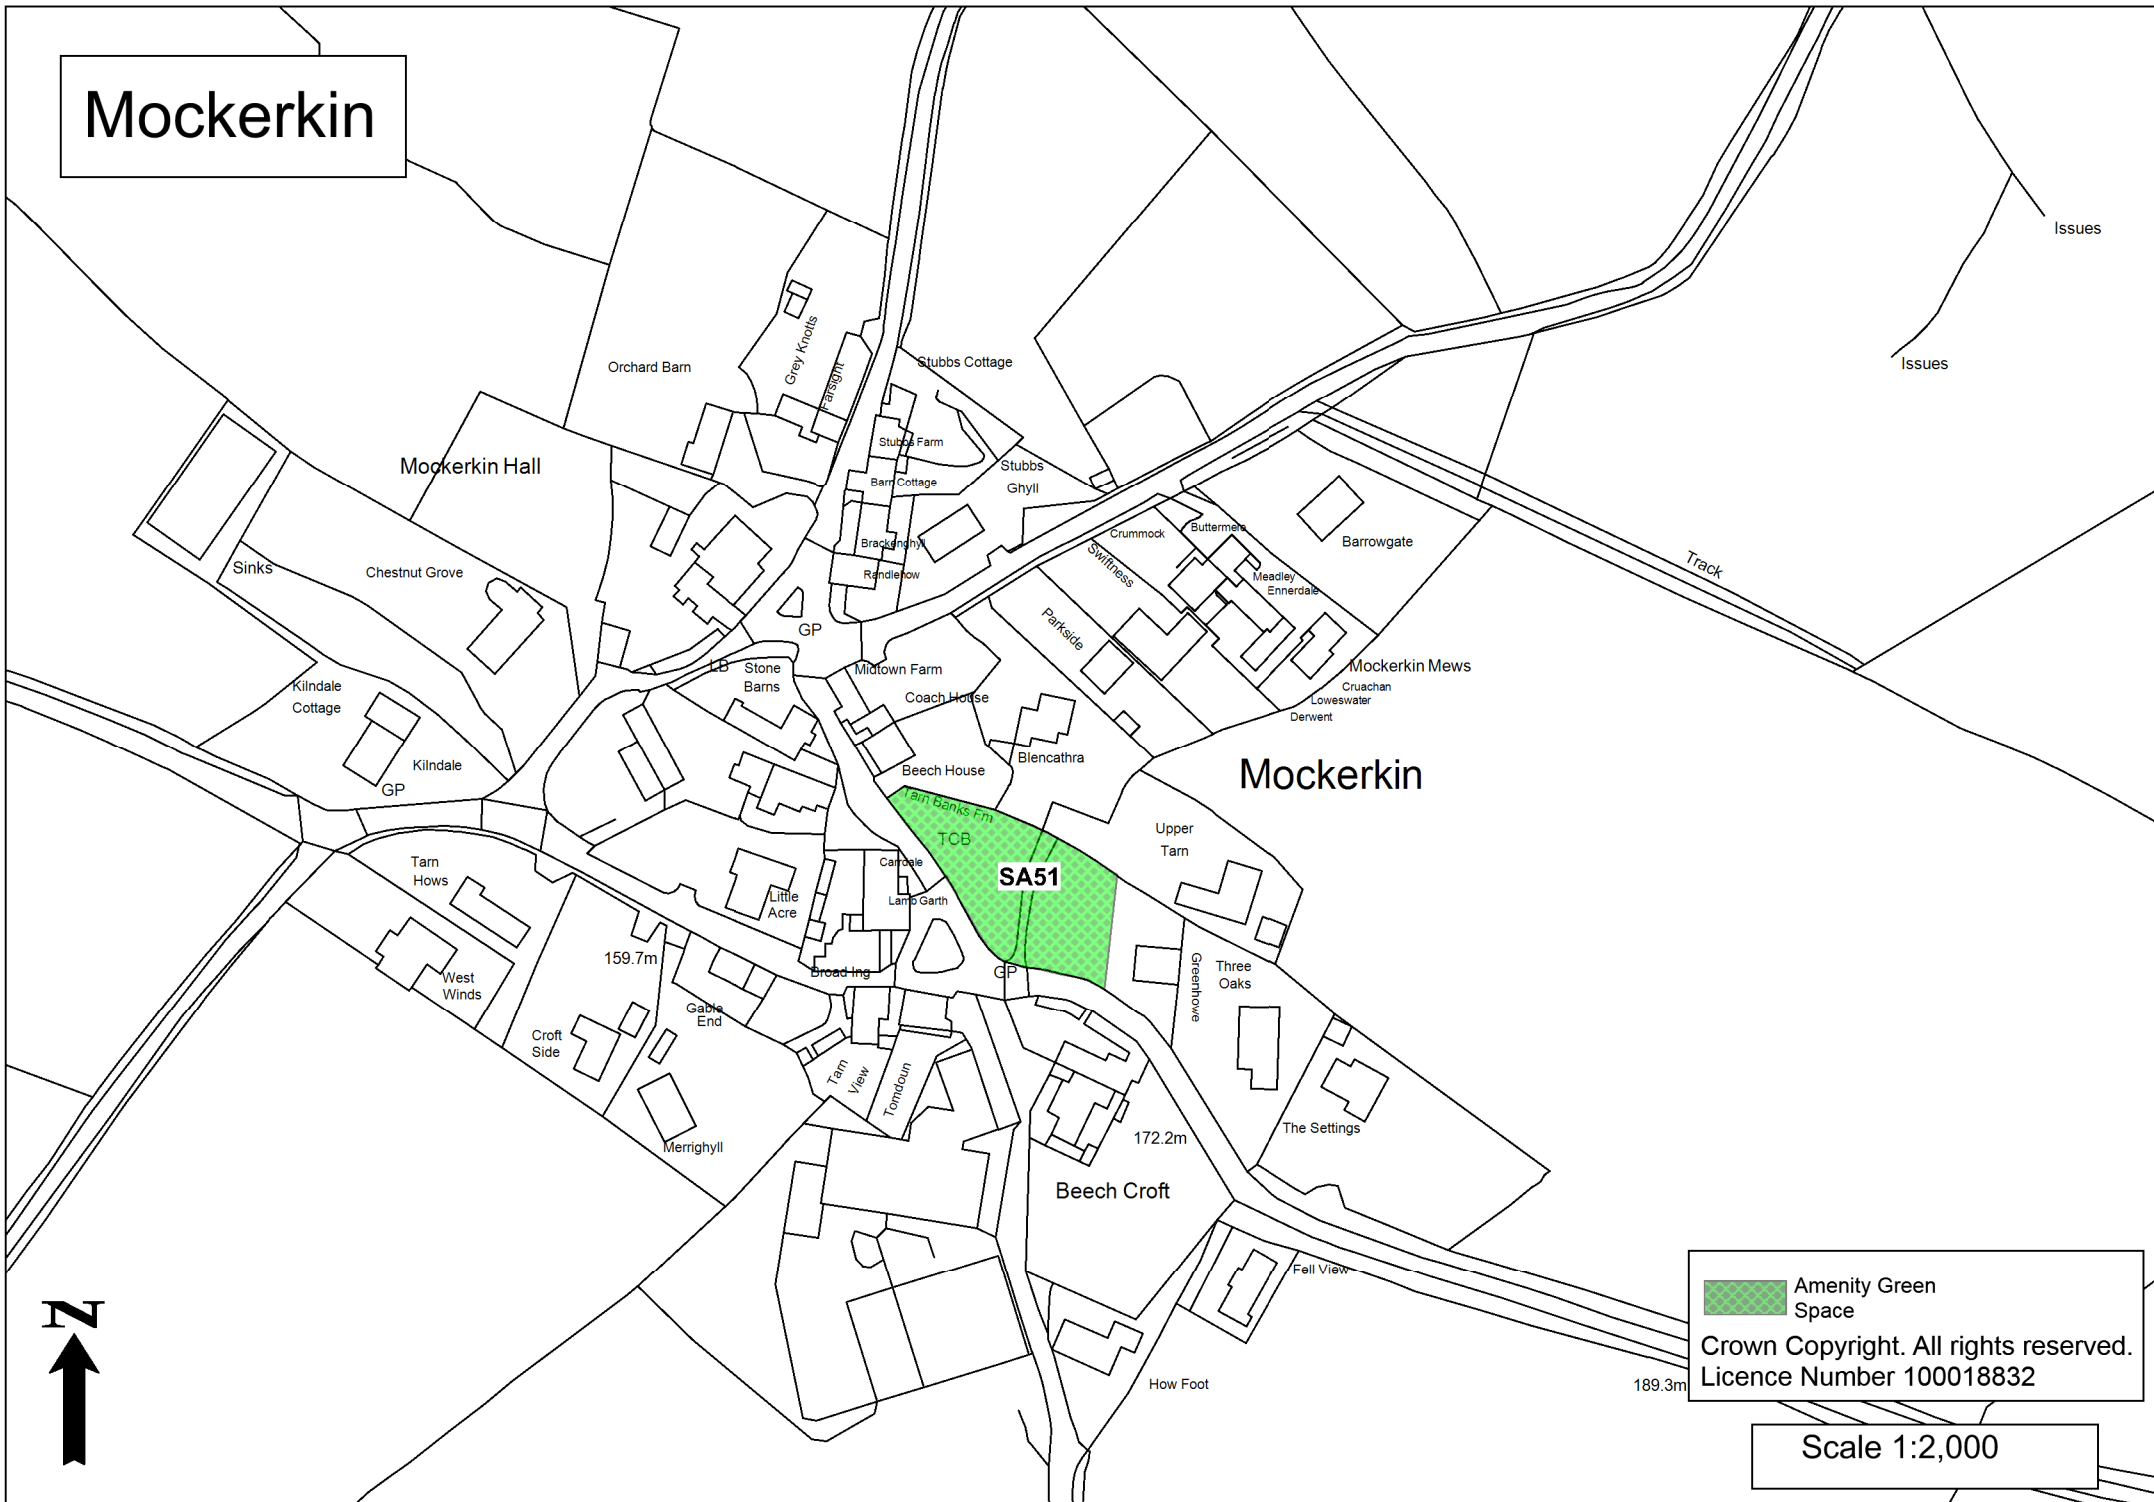

Mockerkin

Issues

Issues

Track

Mockerkin

SA51

 Amenity Green Space

Crown Copyright. All rights reserved.
Licence Number 100018832

Three Oaks

The Settings

How Foot

Fell View

Mockerkin Mews

Cruachan

Loweswater

Derwent