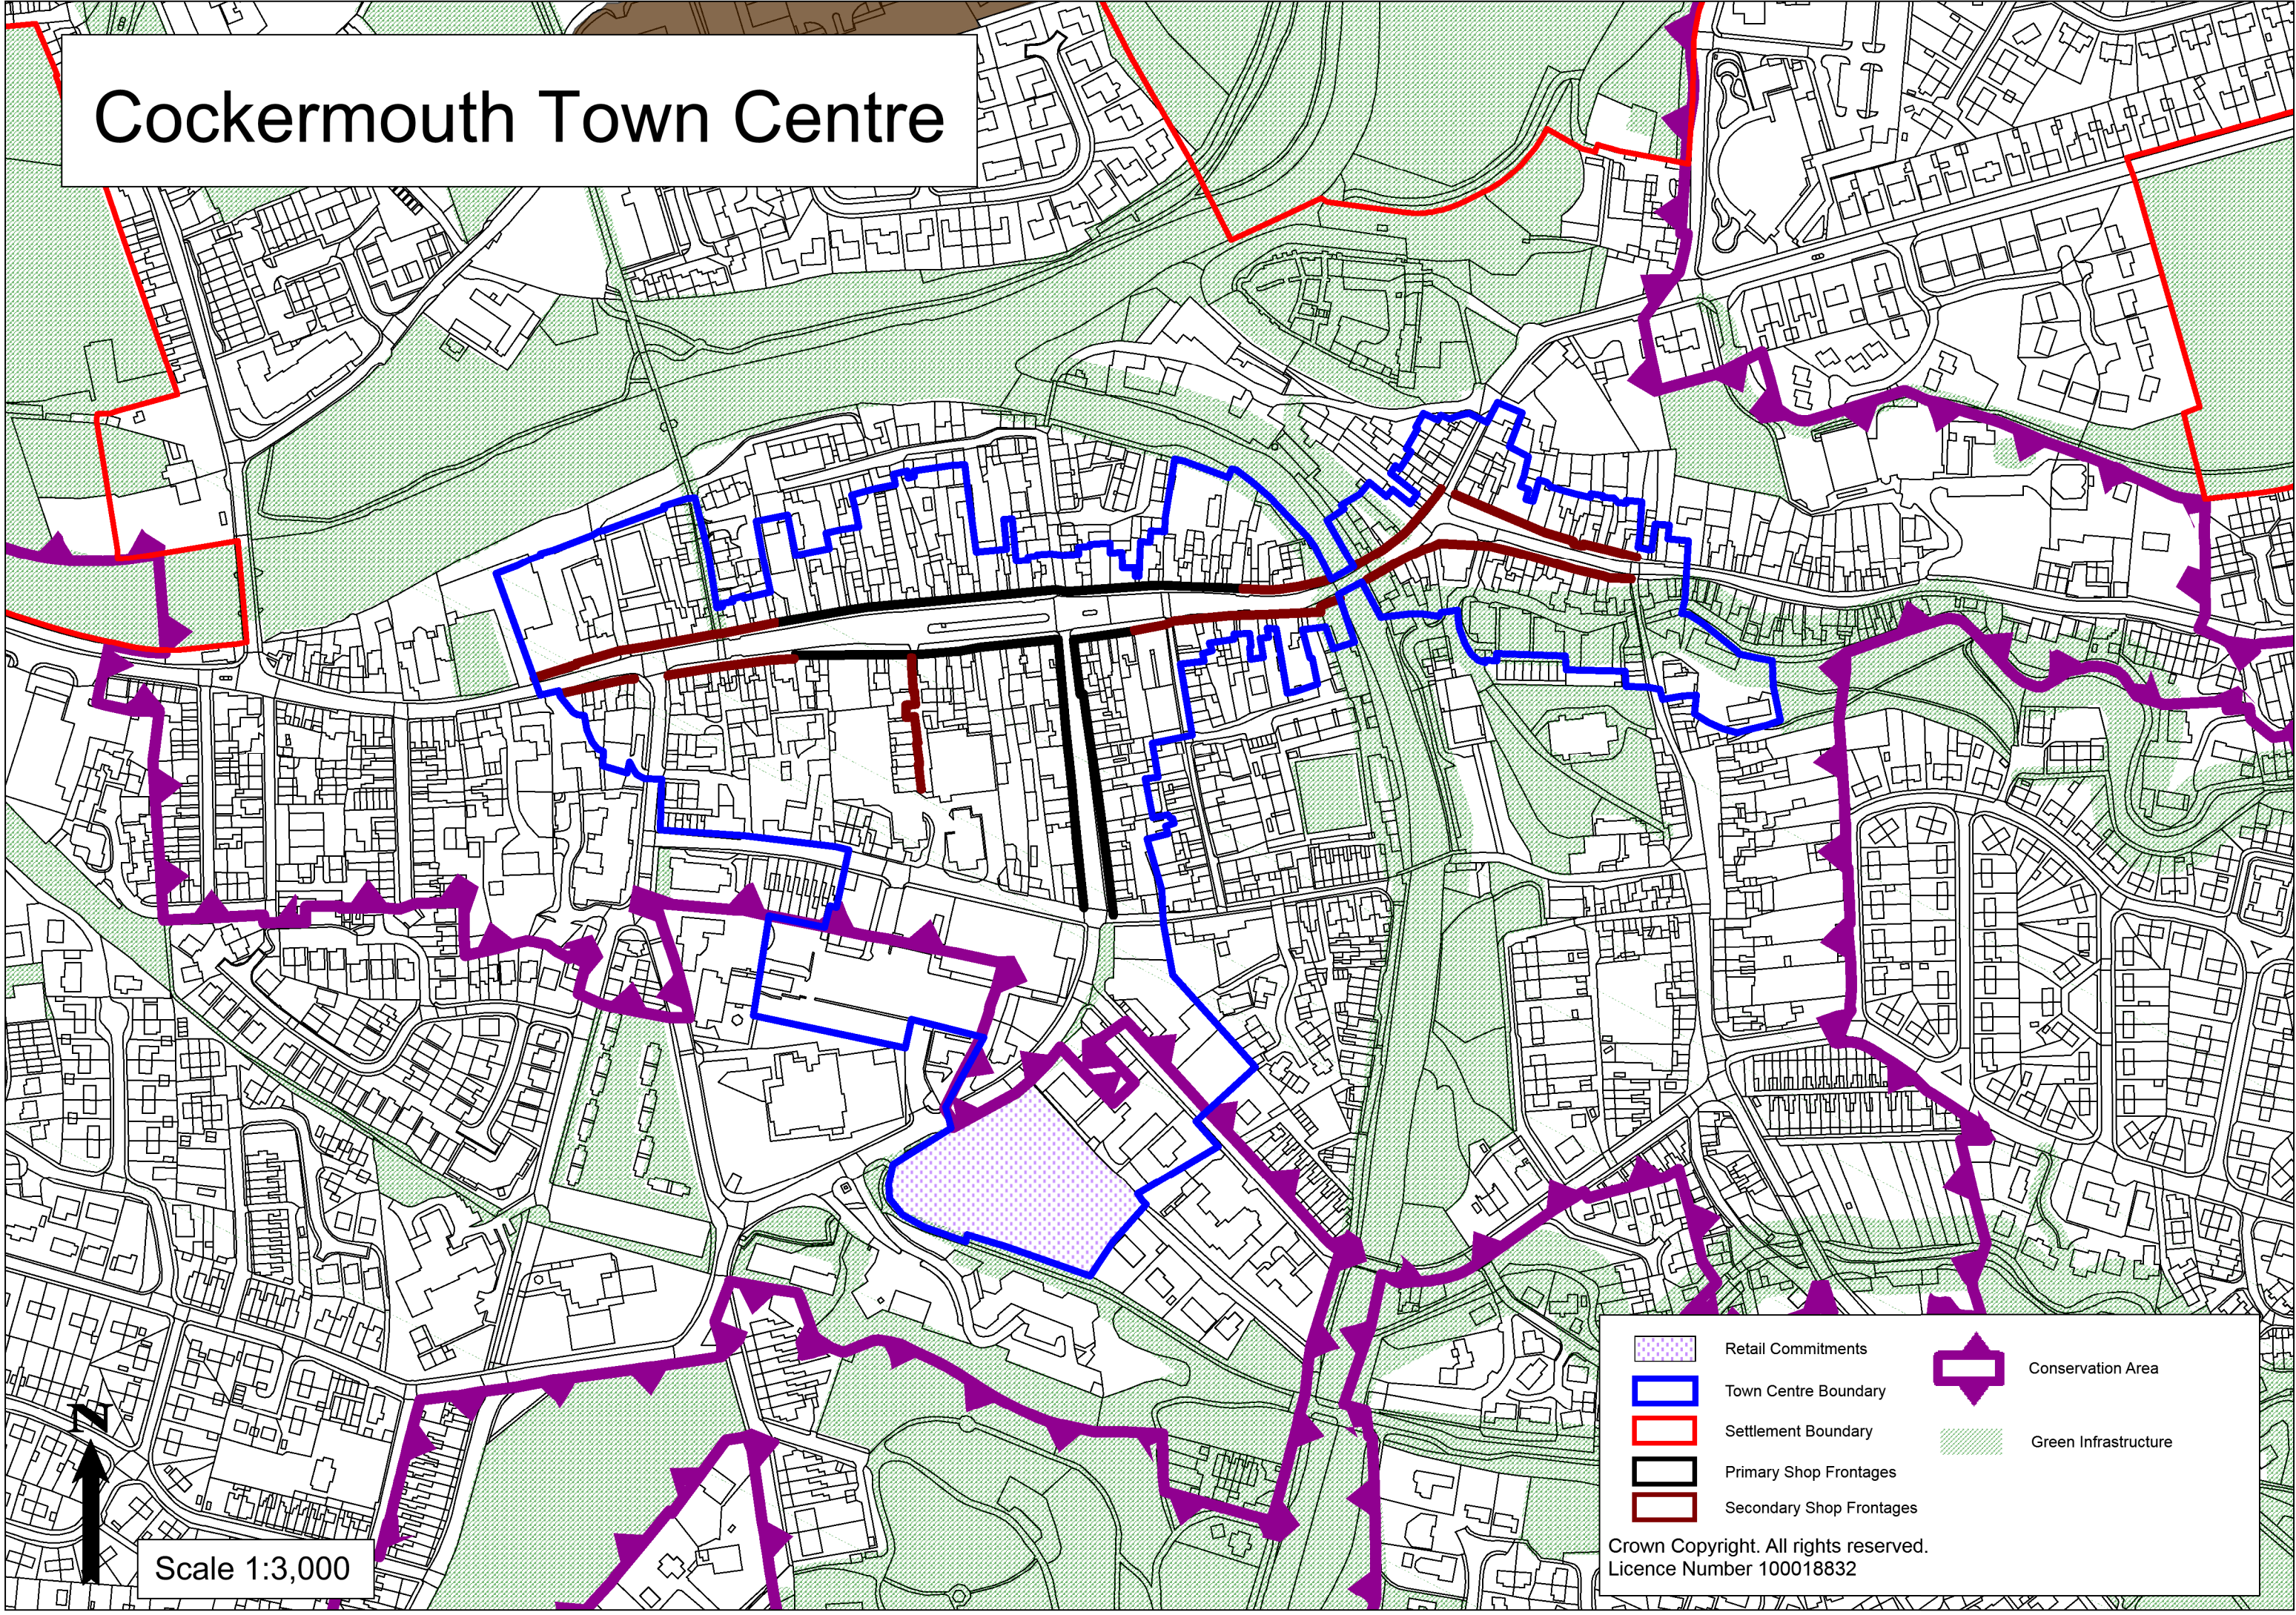

Cockermouth Town Centre

	Retail Commitments		Conservation Area
	Town Centre Boundary		Green Infrastructure
	Settlement Boundary		
	Primary Shop Frontages		
	Secondary Shop Frontages		

Crown Copyright. All rights reserved.
Licence Number 100018832

Scale 1:3,000