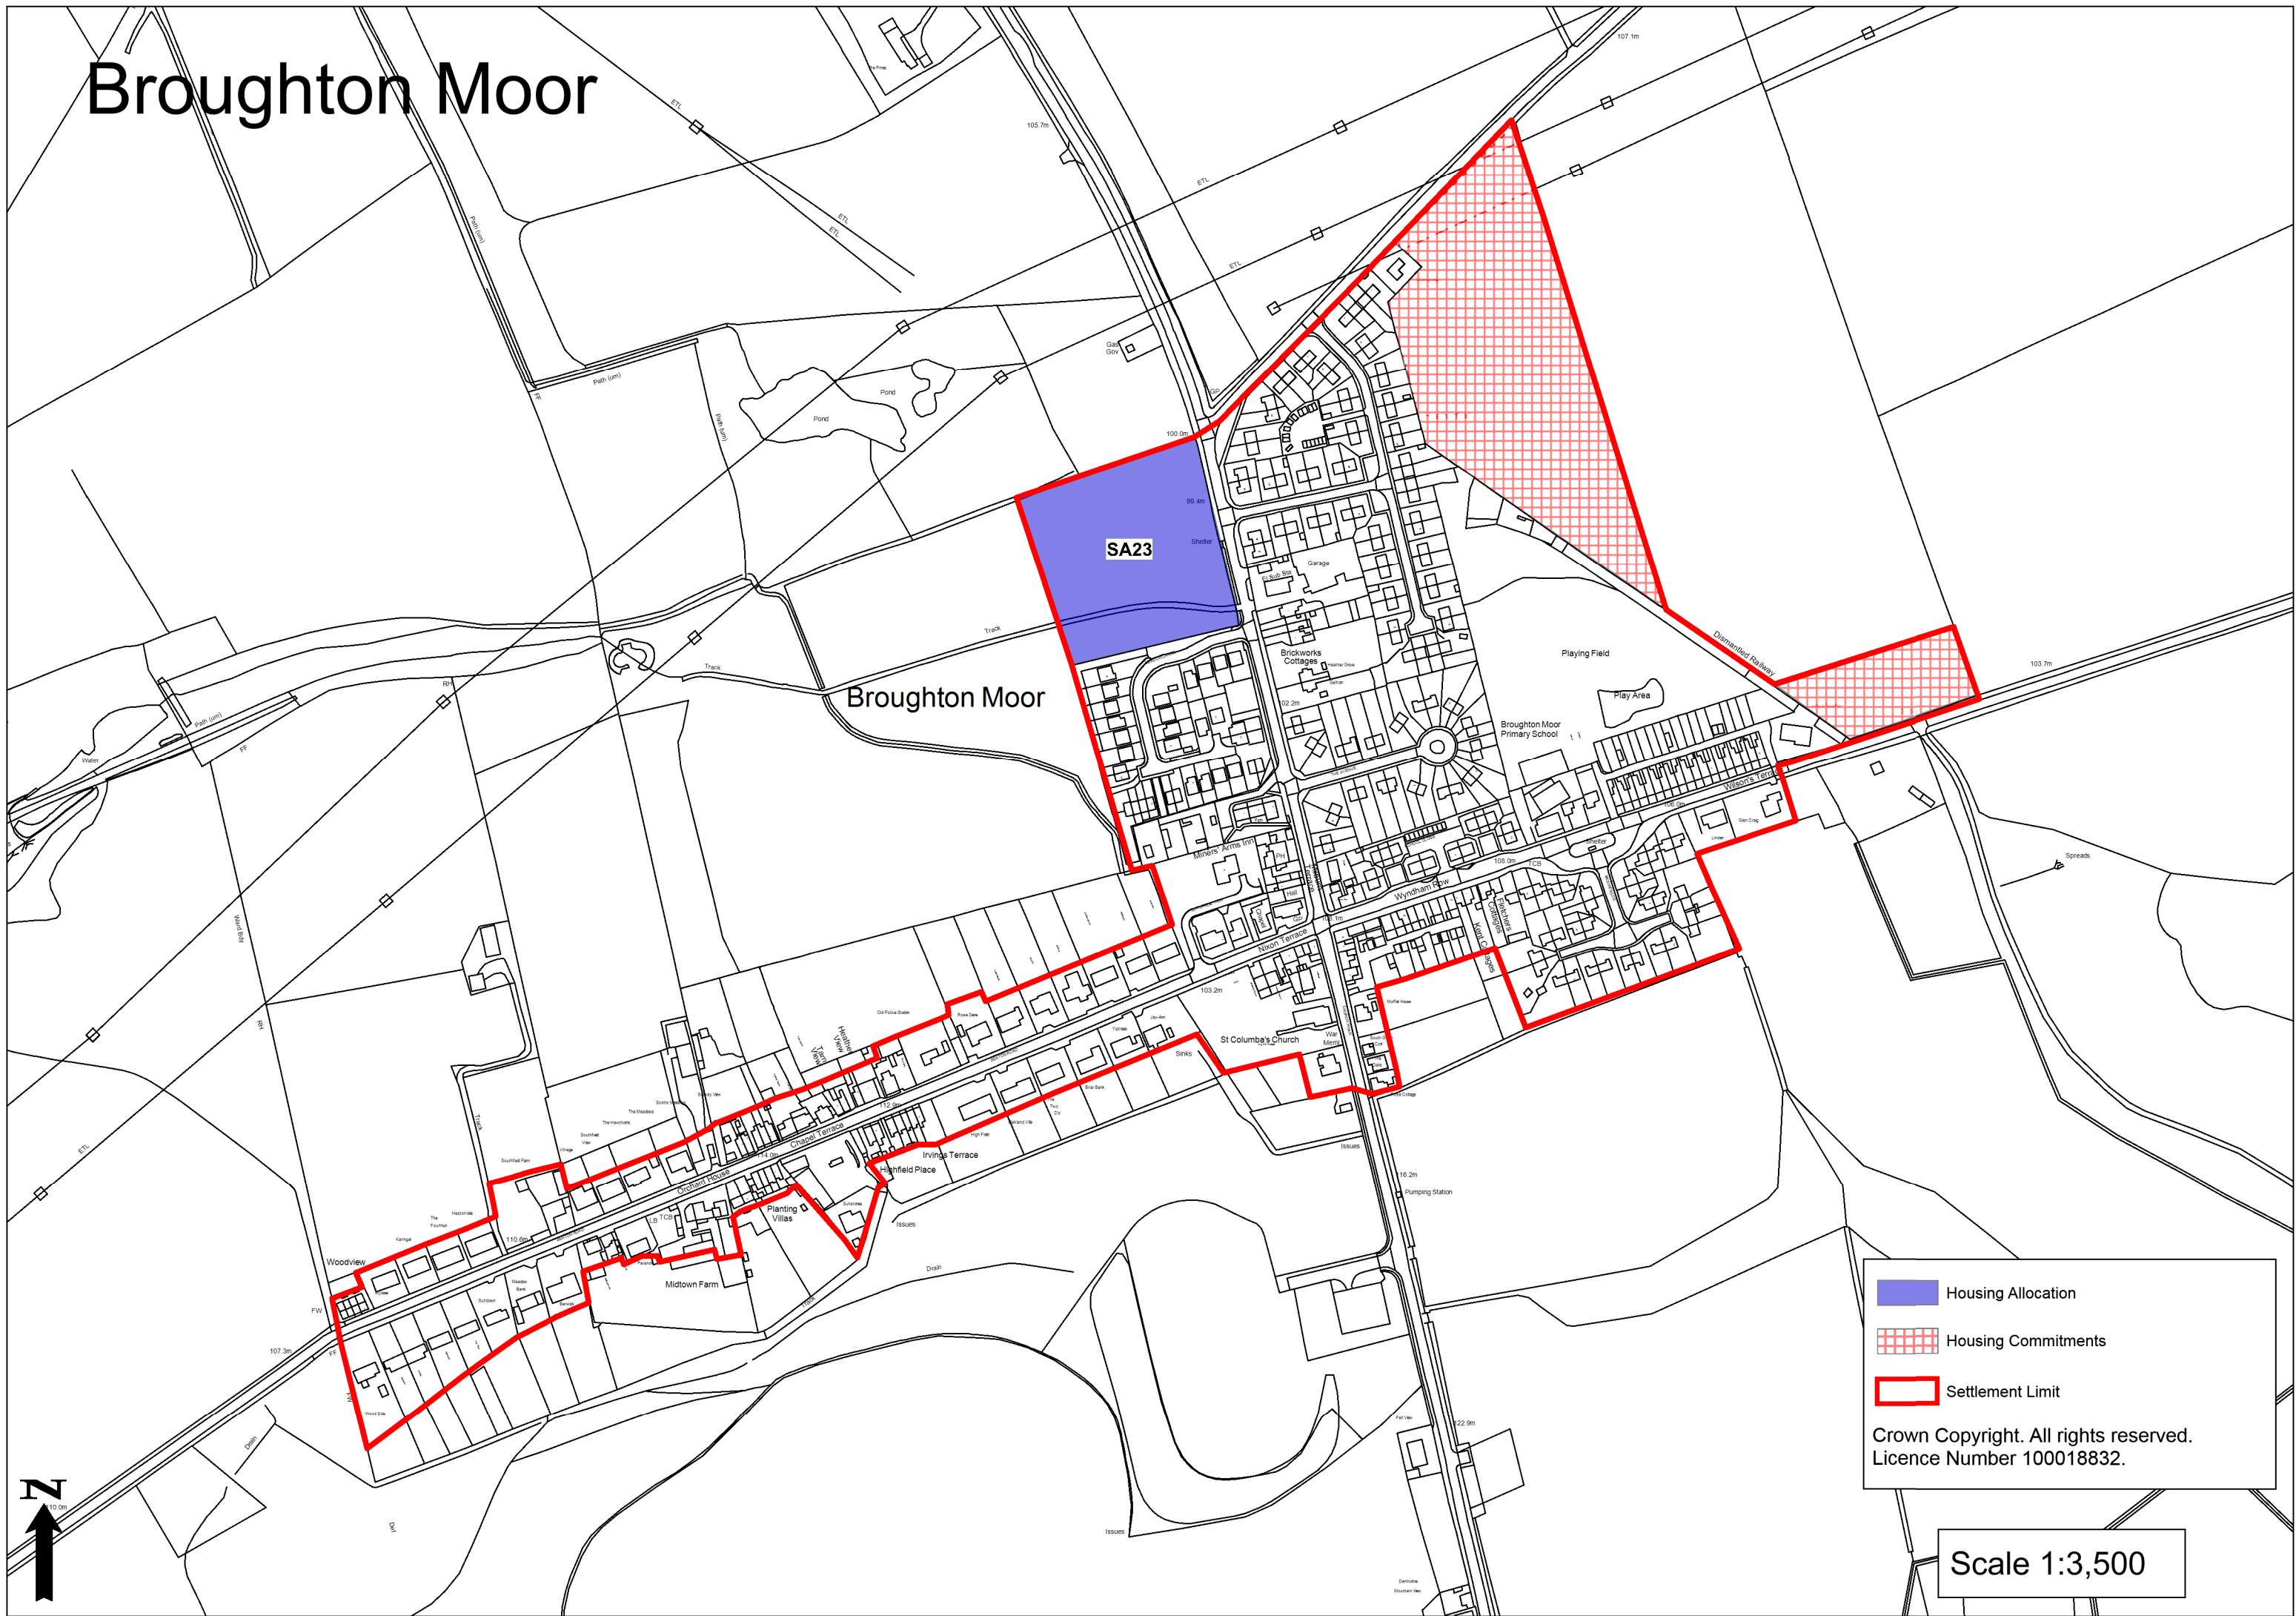

Broughton Moor

 Housing Allocation

 Housing Commitments

 Settlement Limit

Crown Copyright. All rights reserved.
Licence Number 100018832.

Scale 1:3,500