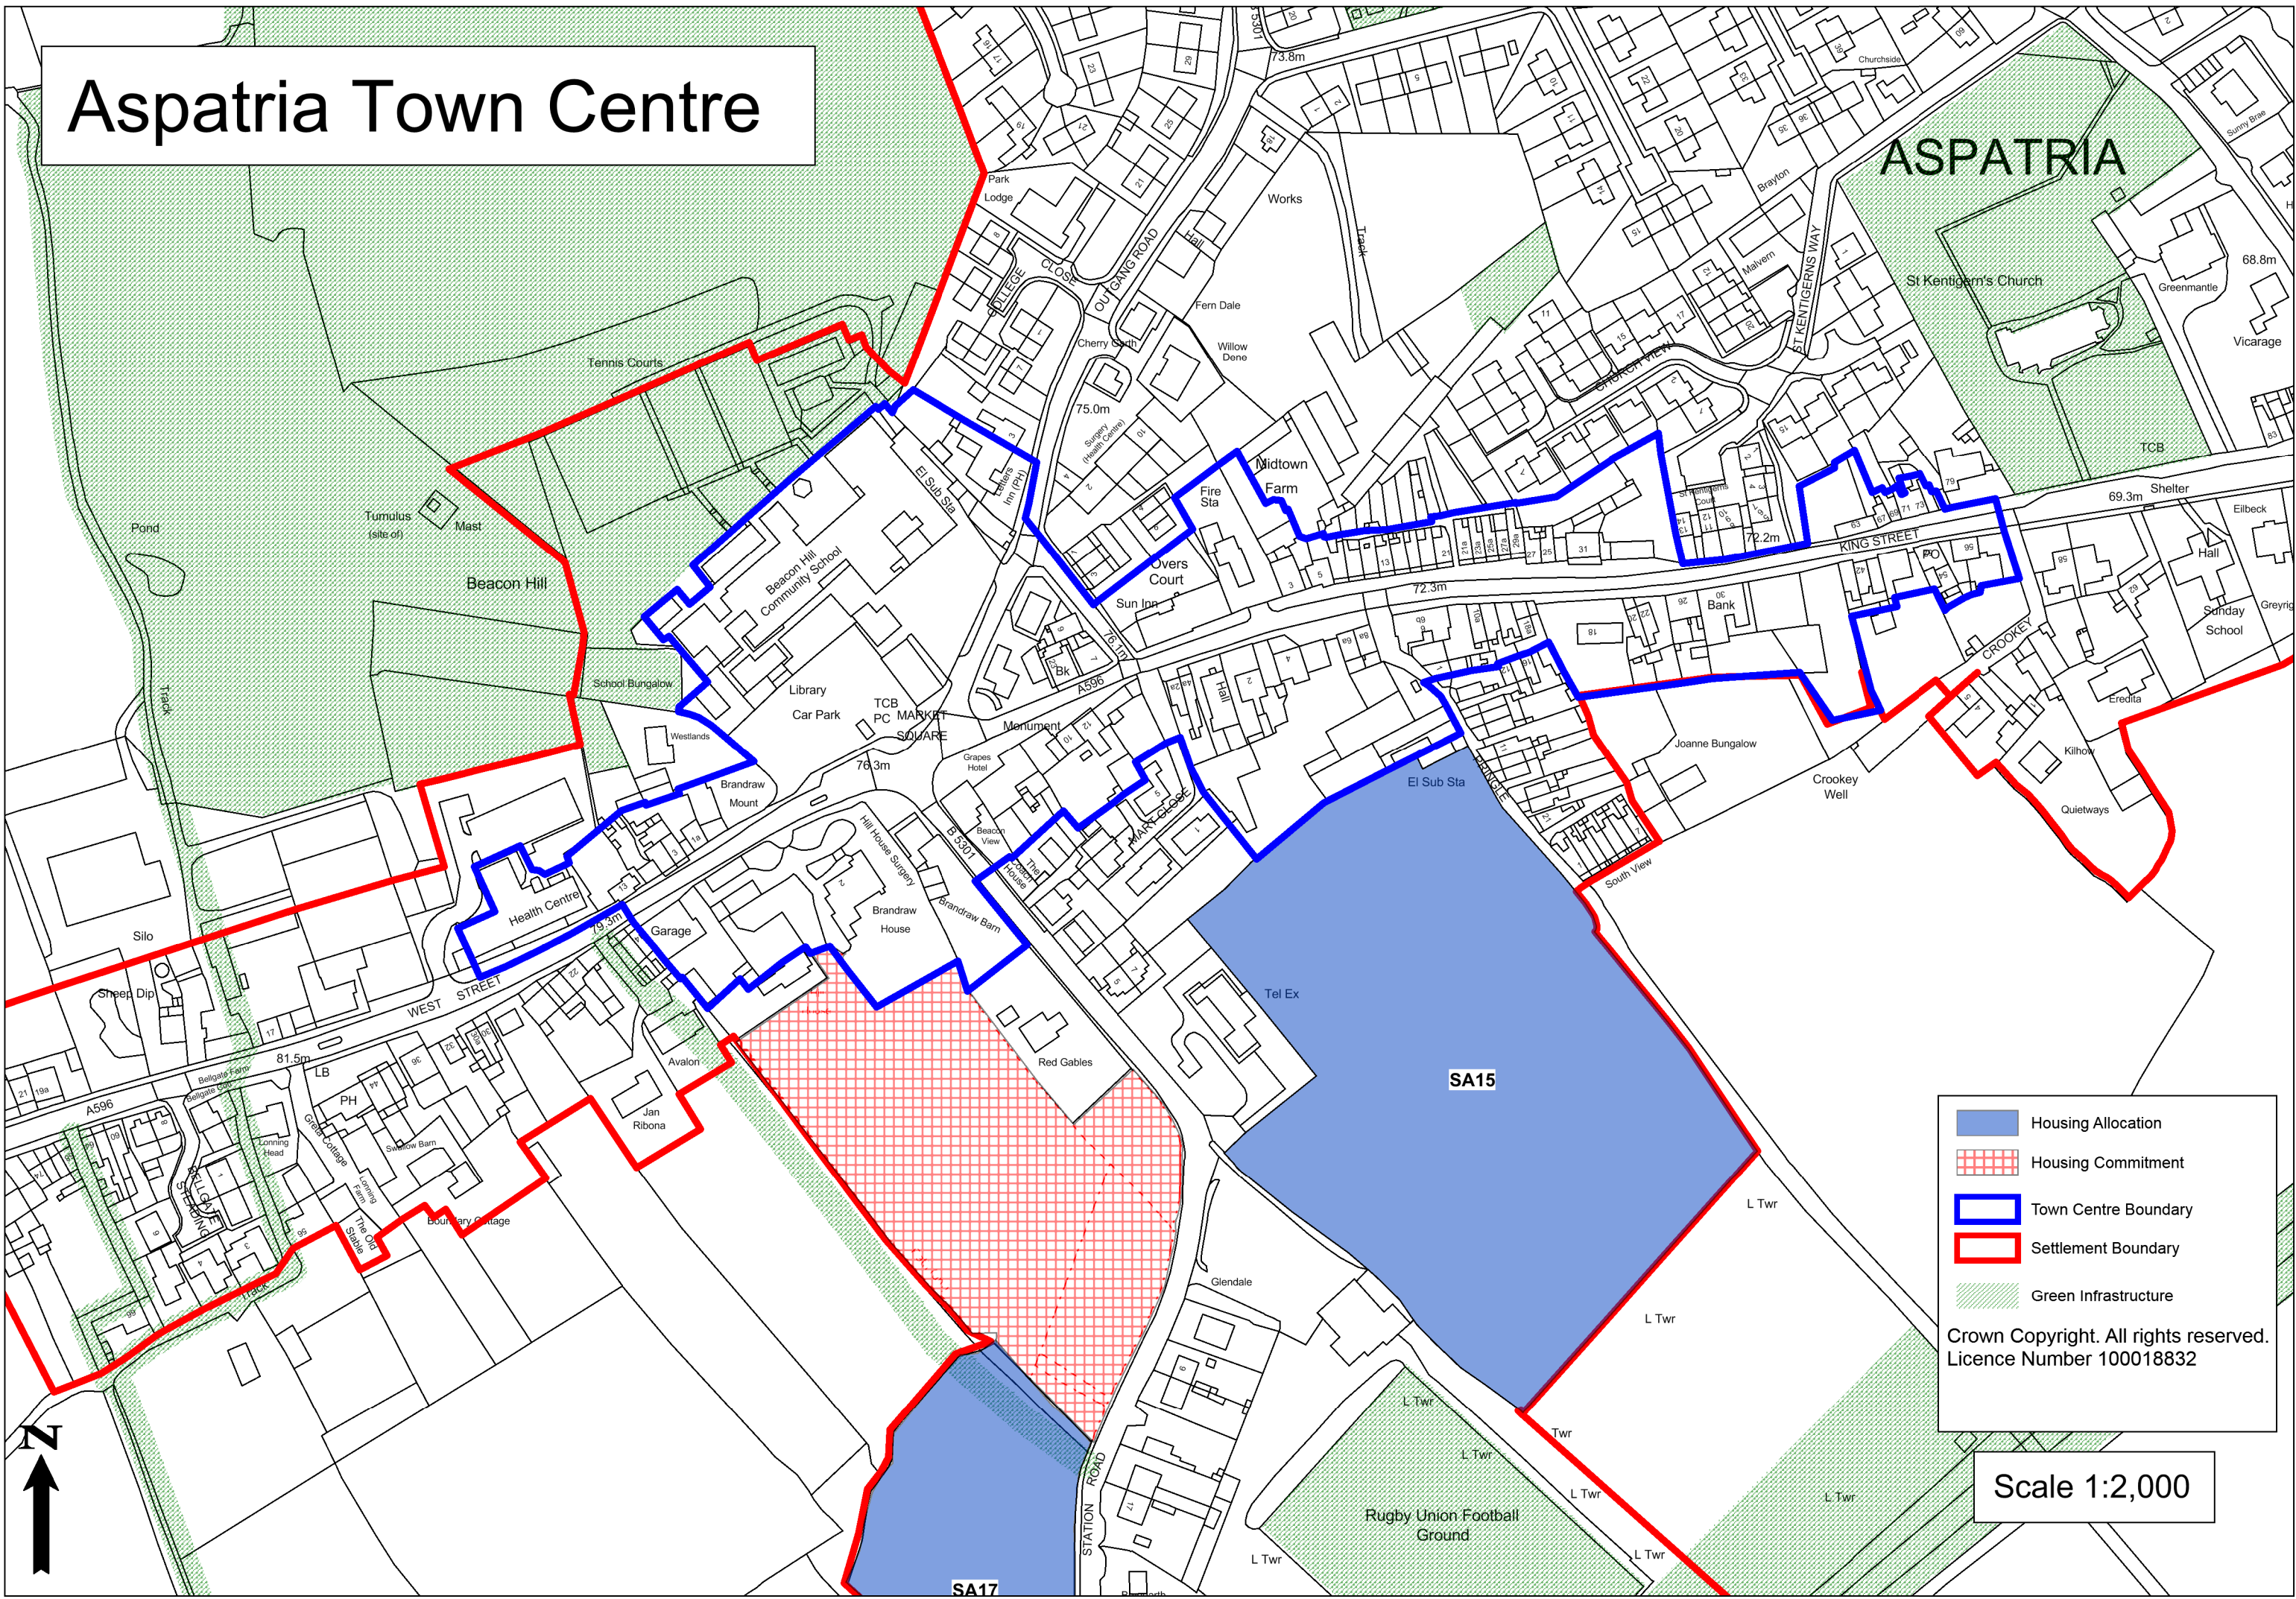

Aspatria Town Centre

ASPATRIA

- Housing Allocation
- Housing Commitment
- Town Centre Boundary
- Settlement Boundary
- Green Infrastructure

Crown Copyright. All rights reserved.
Licence Number 100018832

Scale 1:2,000

SA17