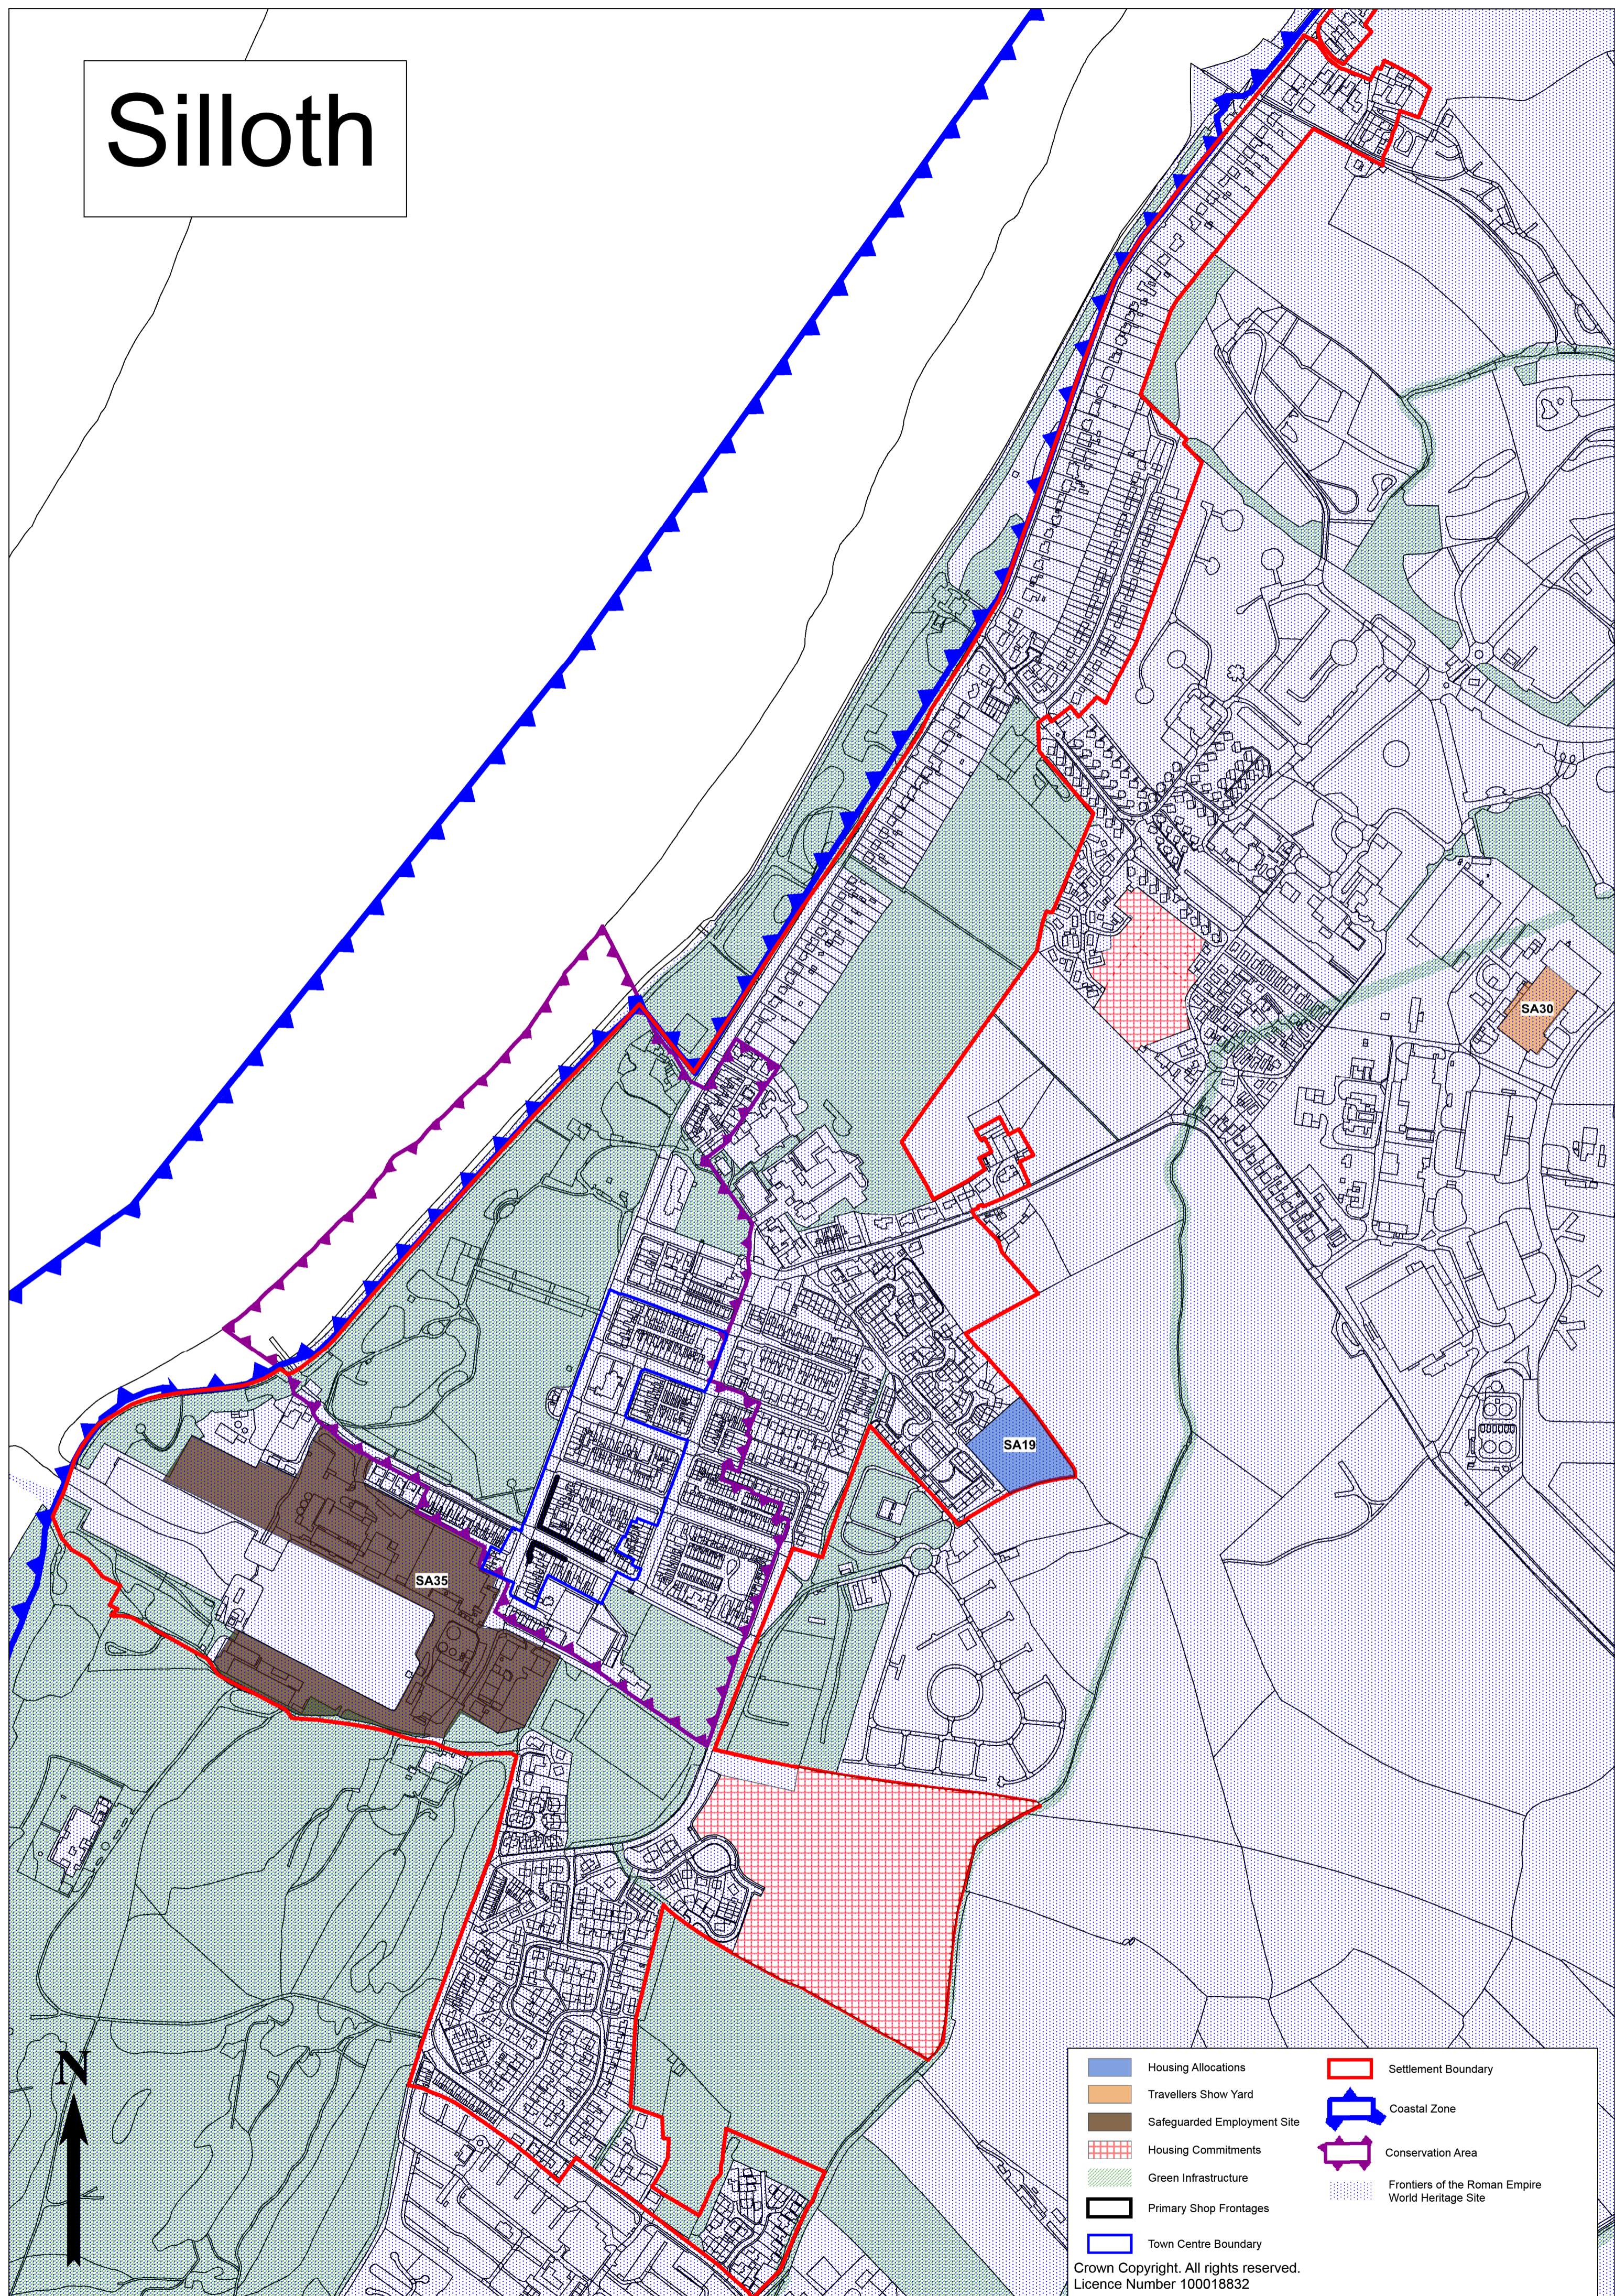

Silloth

	Housing Allocations		Settlement Boundary
	Travellers Show Yard		Coastal Zone
	Safeguarded Employment Site		Conservation Area
	Housing Commitments		Frontiers of the Roman Empire World Heritage Site
	Green Infrastructure		
	Primary Shop Frontages		
	Town Centre Boundary		

Crown Copyright. All rights reserved.
Licence Number 100018832