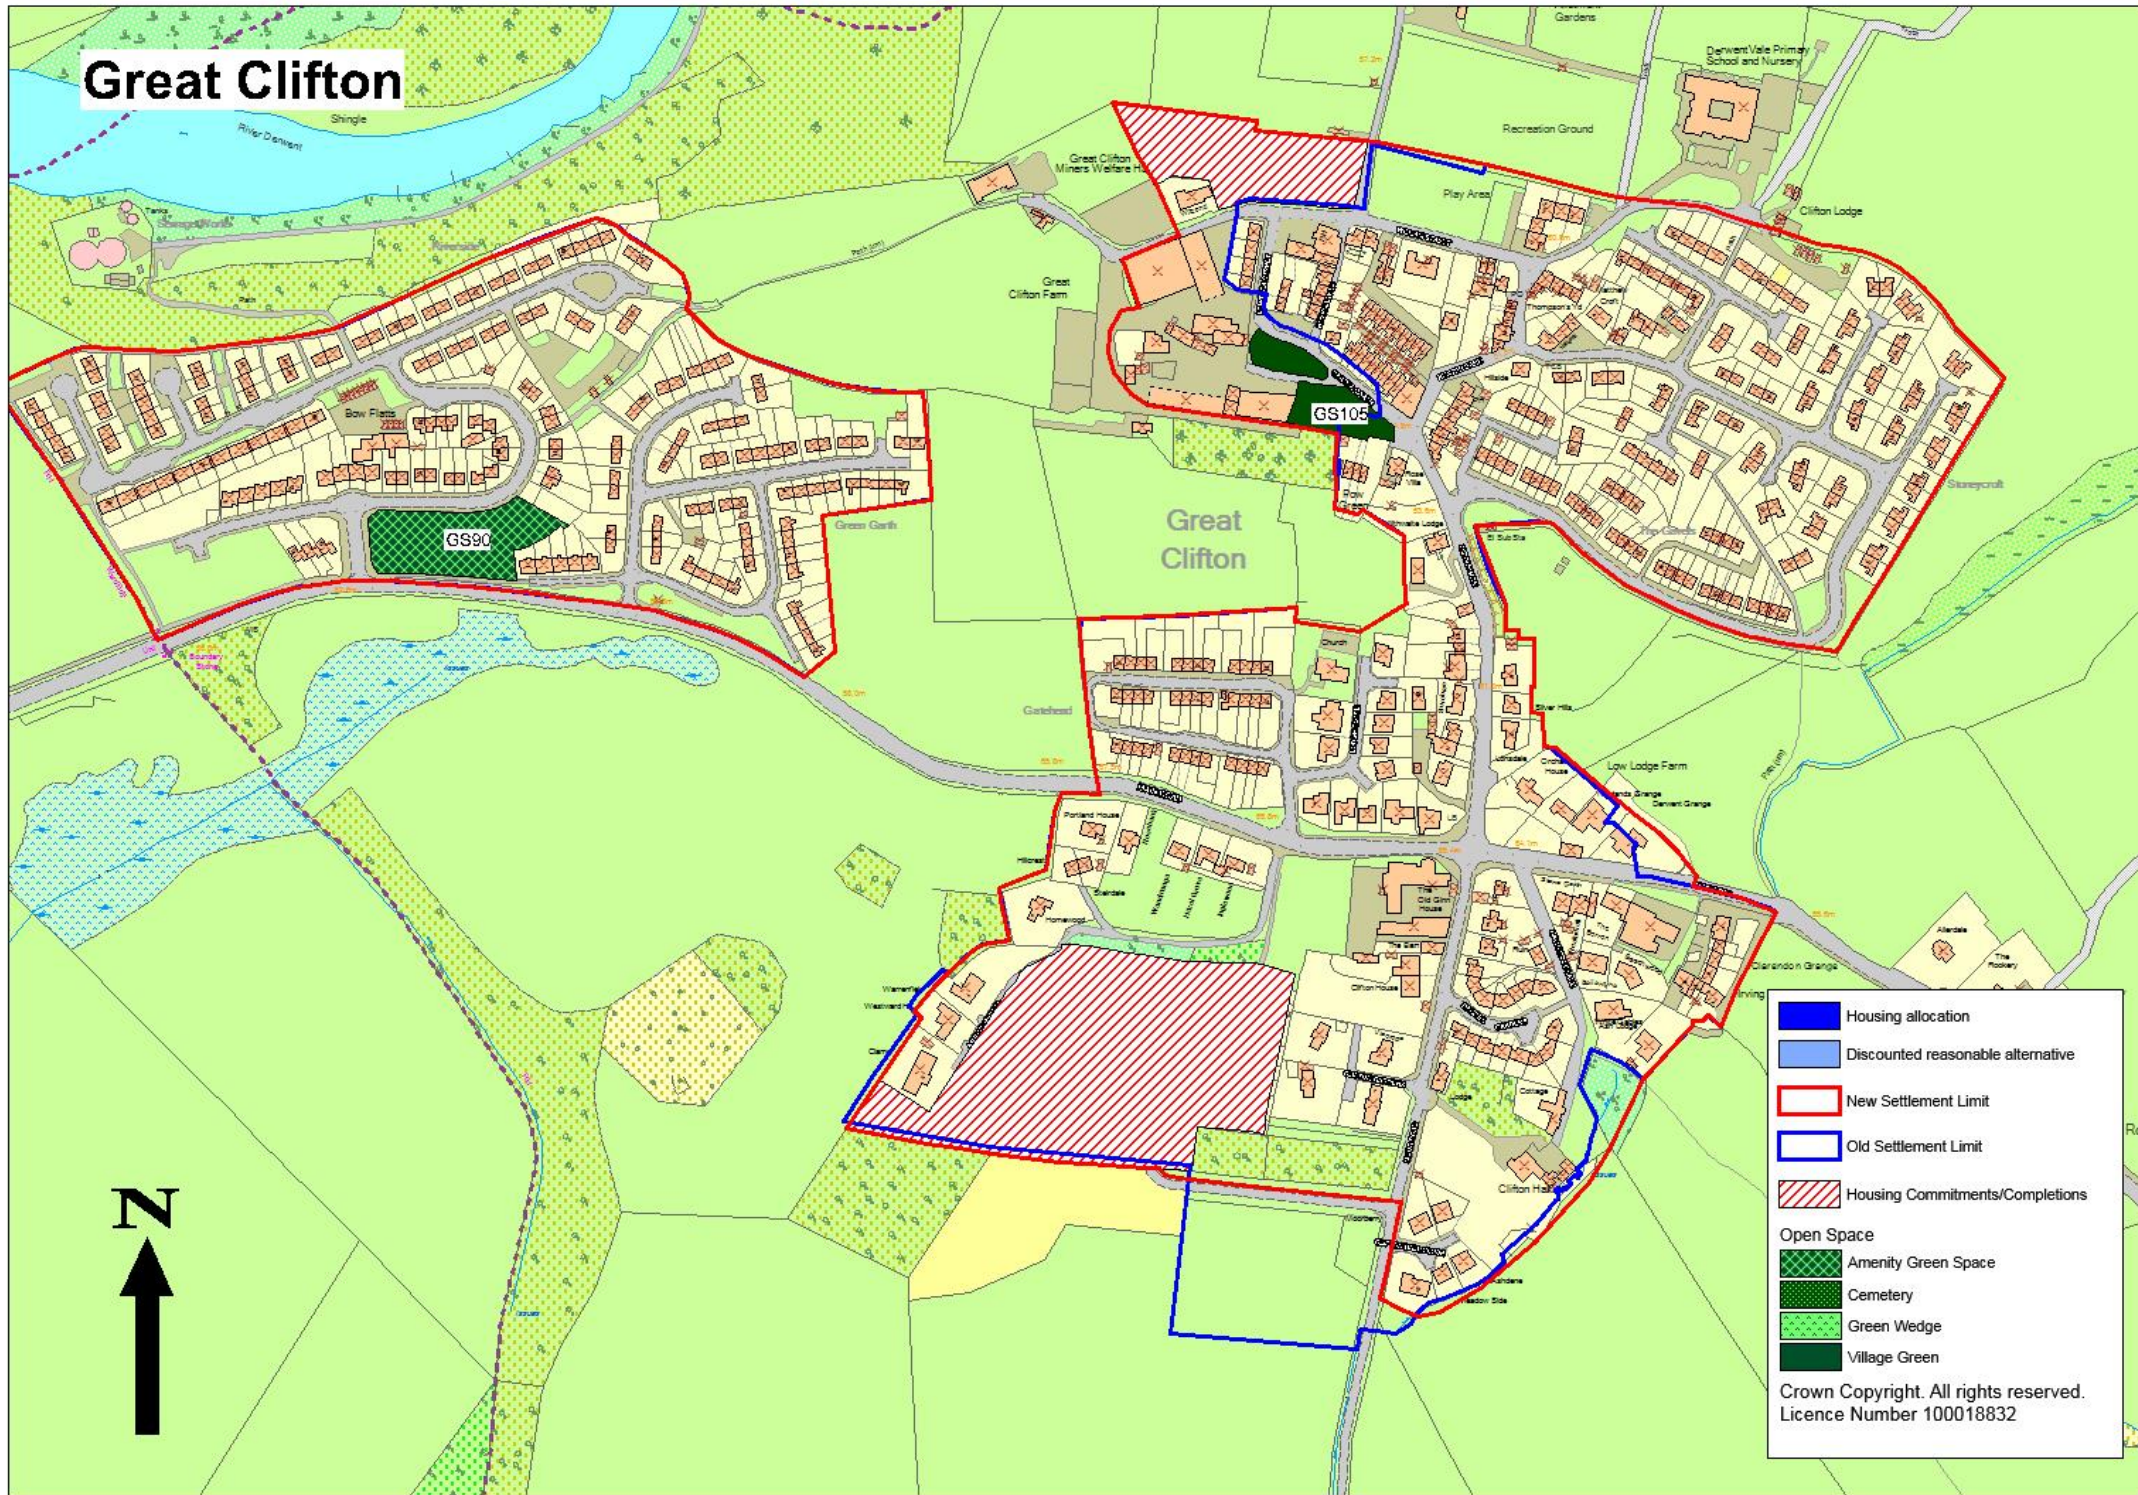

# Great Clifton

	Housing allocation
	Discounted reasonable alternative
	New Settlement Limit
	Old Settlement Limit
	Housing Commitments/Completions
<b>Open Space</b>	
	Amenity Green Space
	Cemetery
	Green Wedge
	Village Green
Crown Copyright. All rights reserved. Licence Number 100018832	