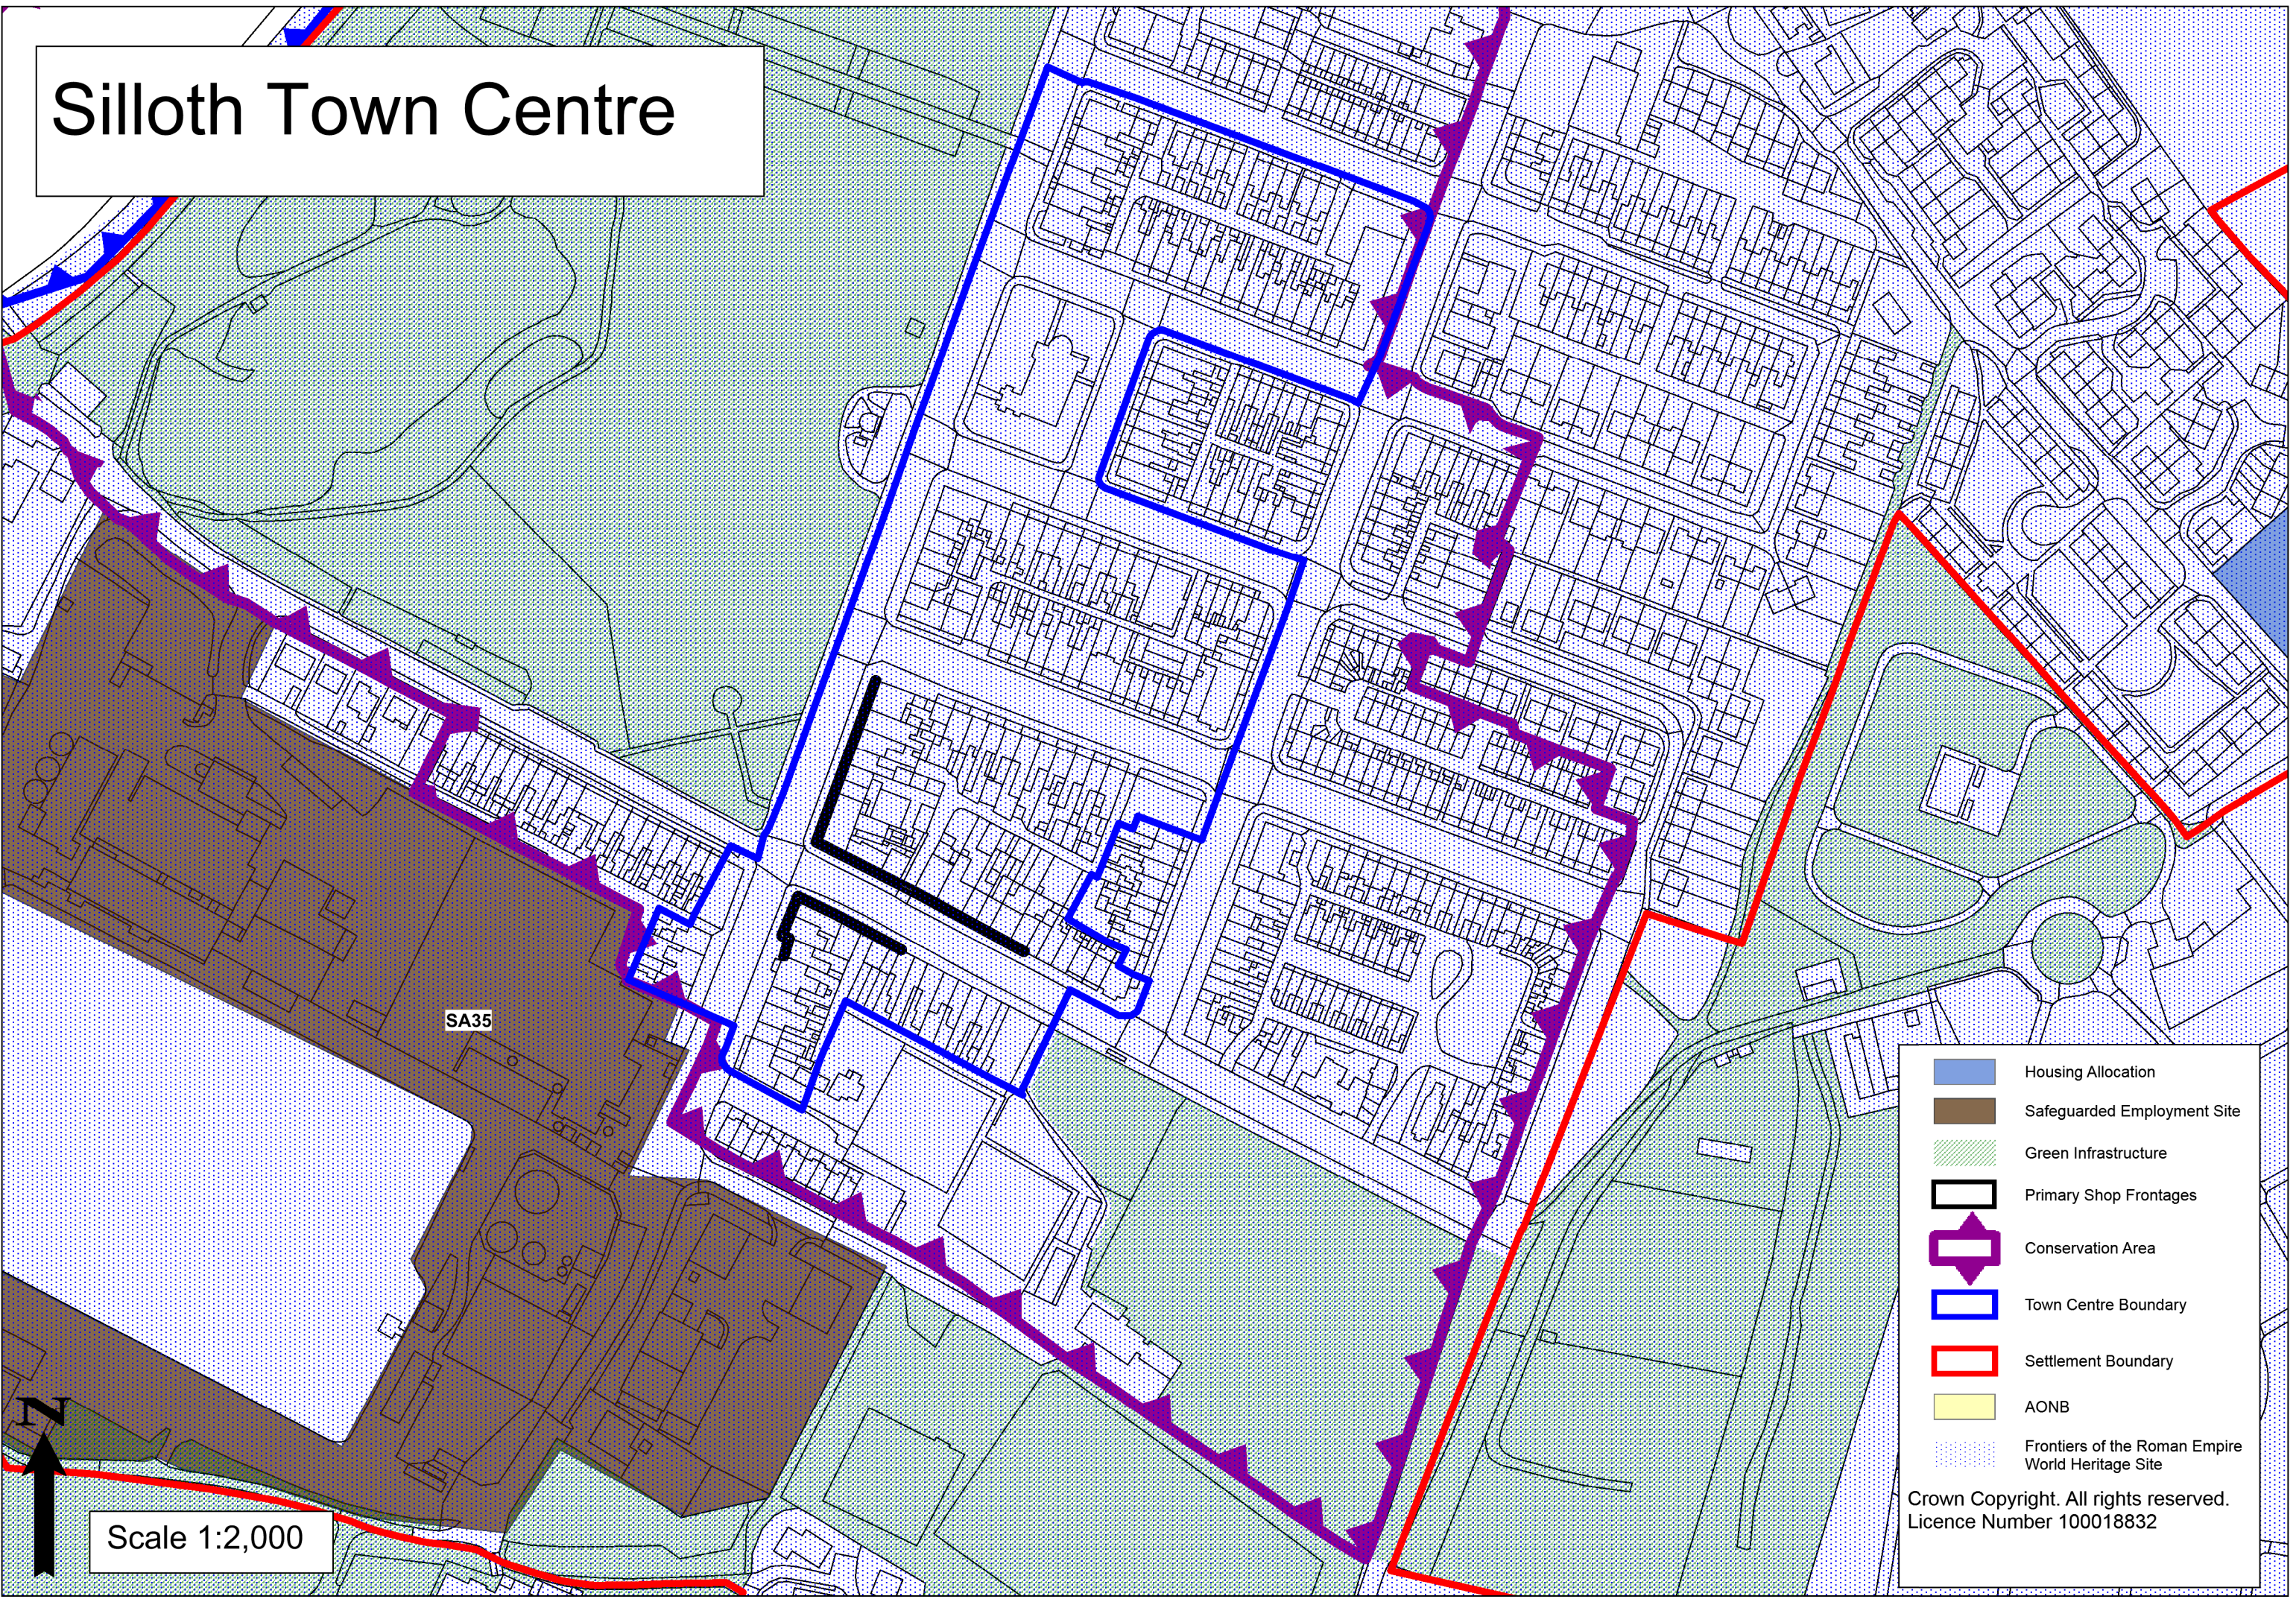

Silloth Town Centre

- Housing Allocation
- Safeguarded Employment Site
- Green Infrastructure
- Primary Shop Frontages
- Conservation Area
- Town Centre Boundary
- Settlement Boundary
- AONB
- Frontiers of the Roman Empire World Heritage Site

Crown Copyright. All rights reserved.
Licence Number 100018832

Scale 1:2,000