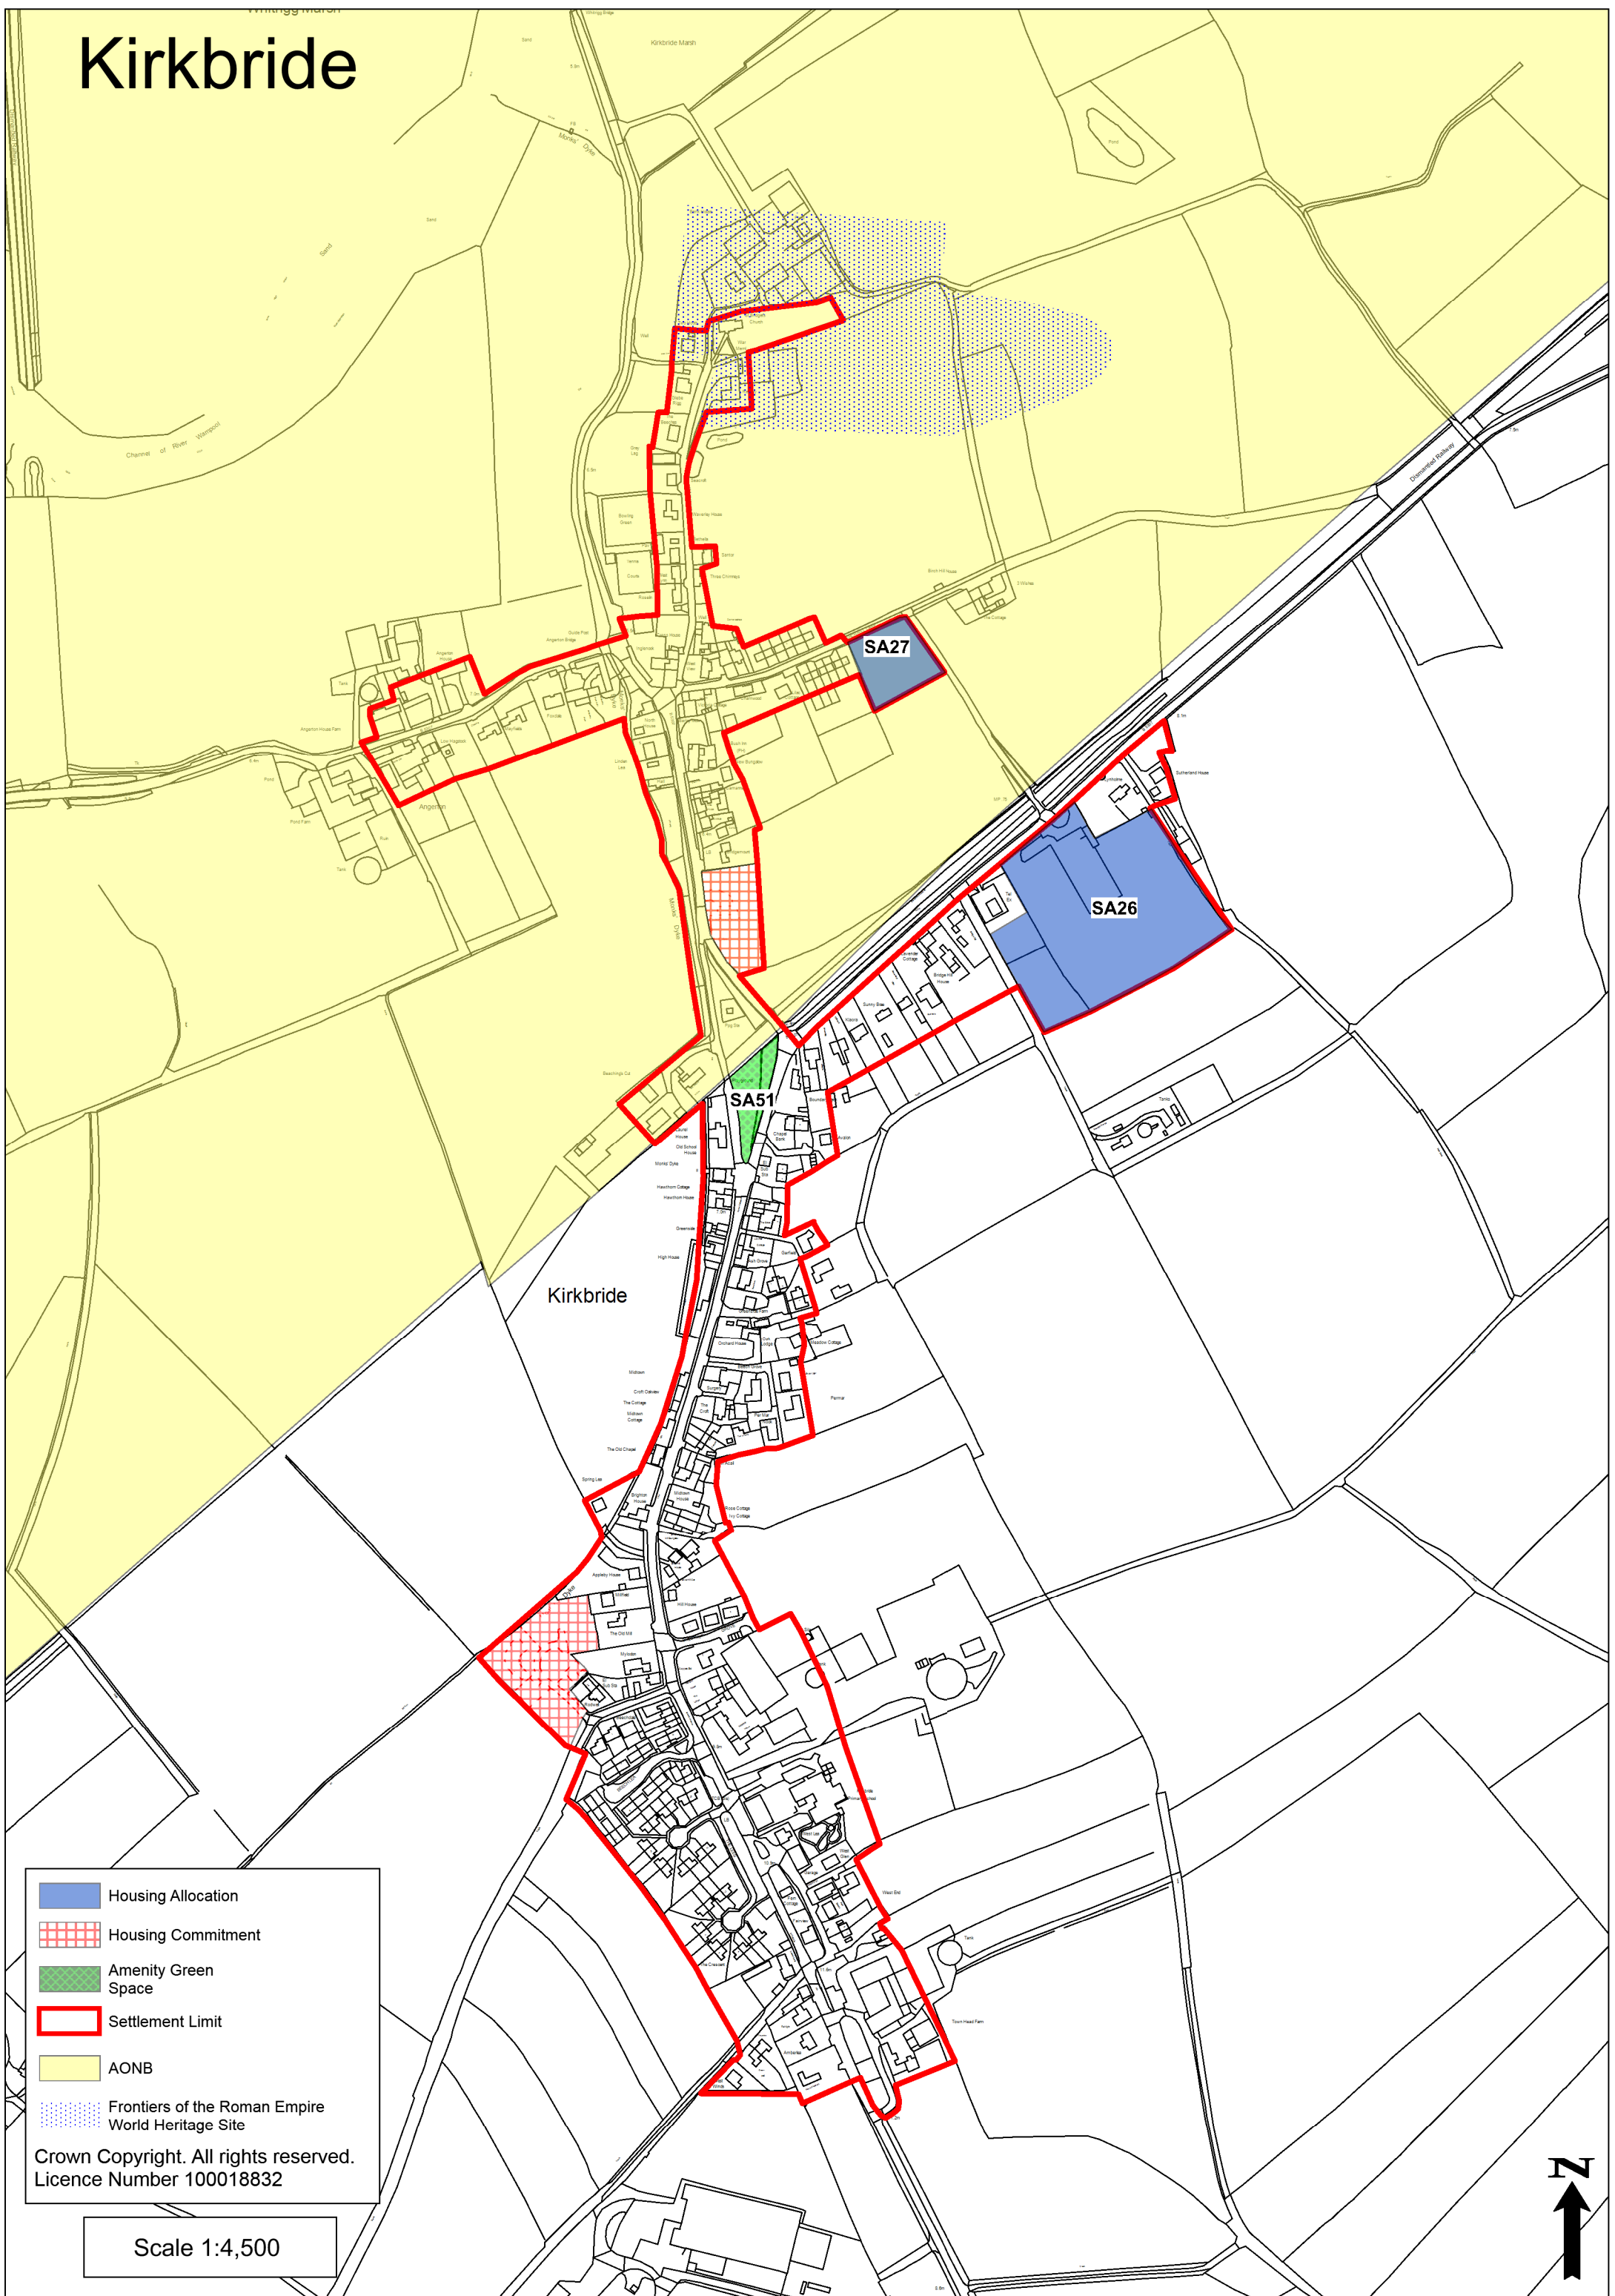

Kirkbride

- Housing Allocation
 - Housing Commitment
 - Amenity Green Space
 - Settlement Limit
 - AONB
 - Frontiers of the Roman Empire World Heritage Site
- Crown Copyright. All rights reserved.
Licence Number 100018832

Scale 1:4,500