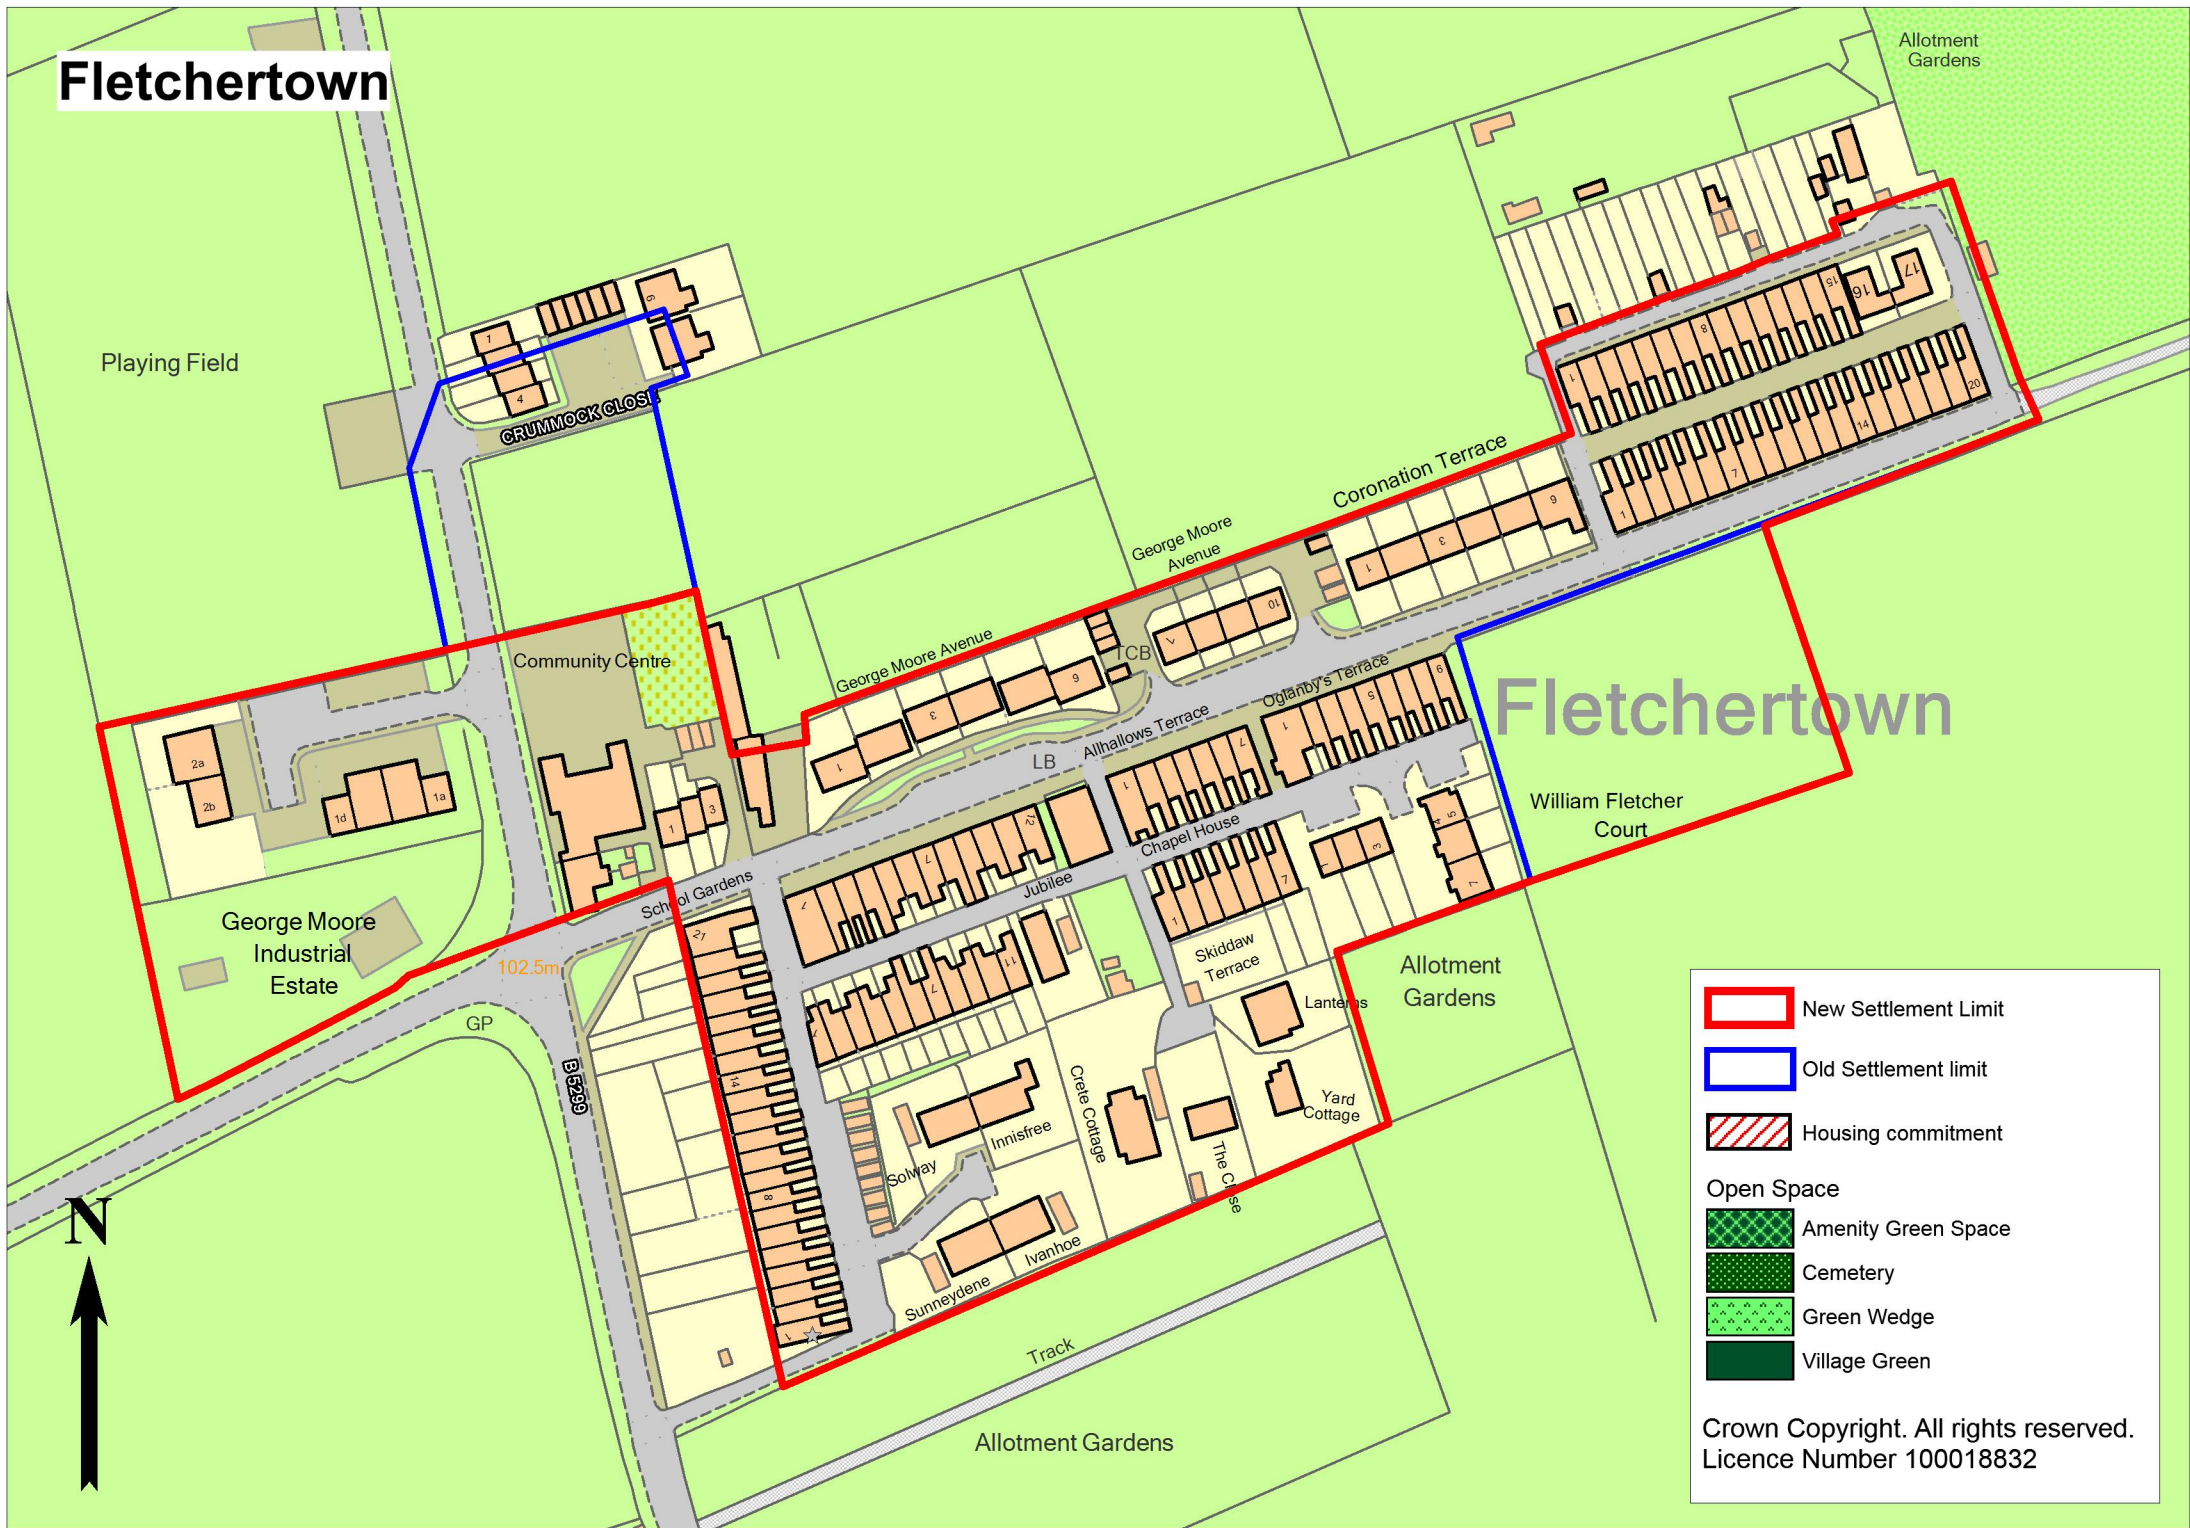

Flechertown

	New Settlement Limit
	Old Settlement limit
	Housing commitment
Open Space	
	Amenity Green Space
	Cemetery
	Green Wedge
	Village Green
Crown Copyright. All rights reserved. Licence Number 100018832	