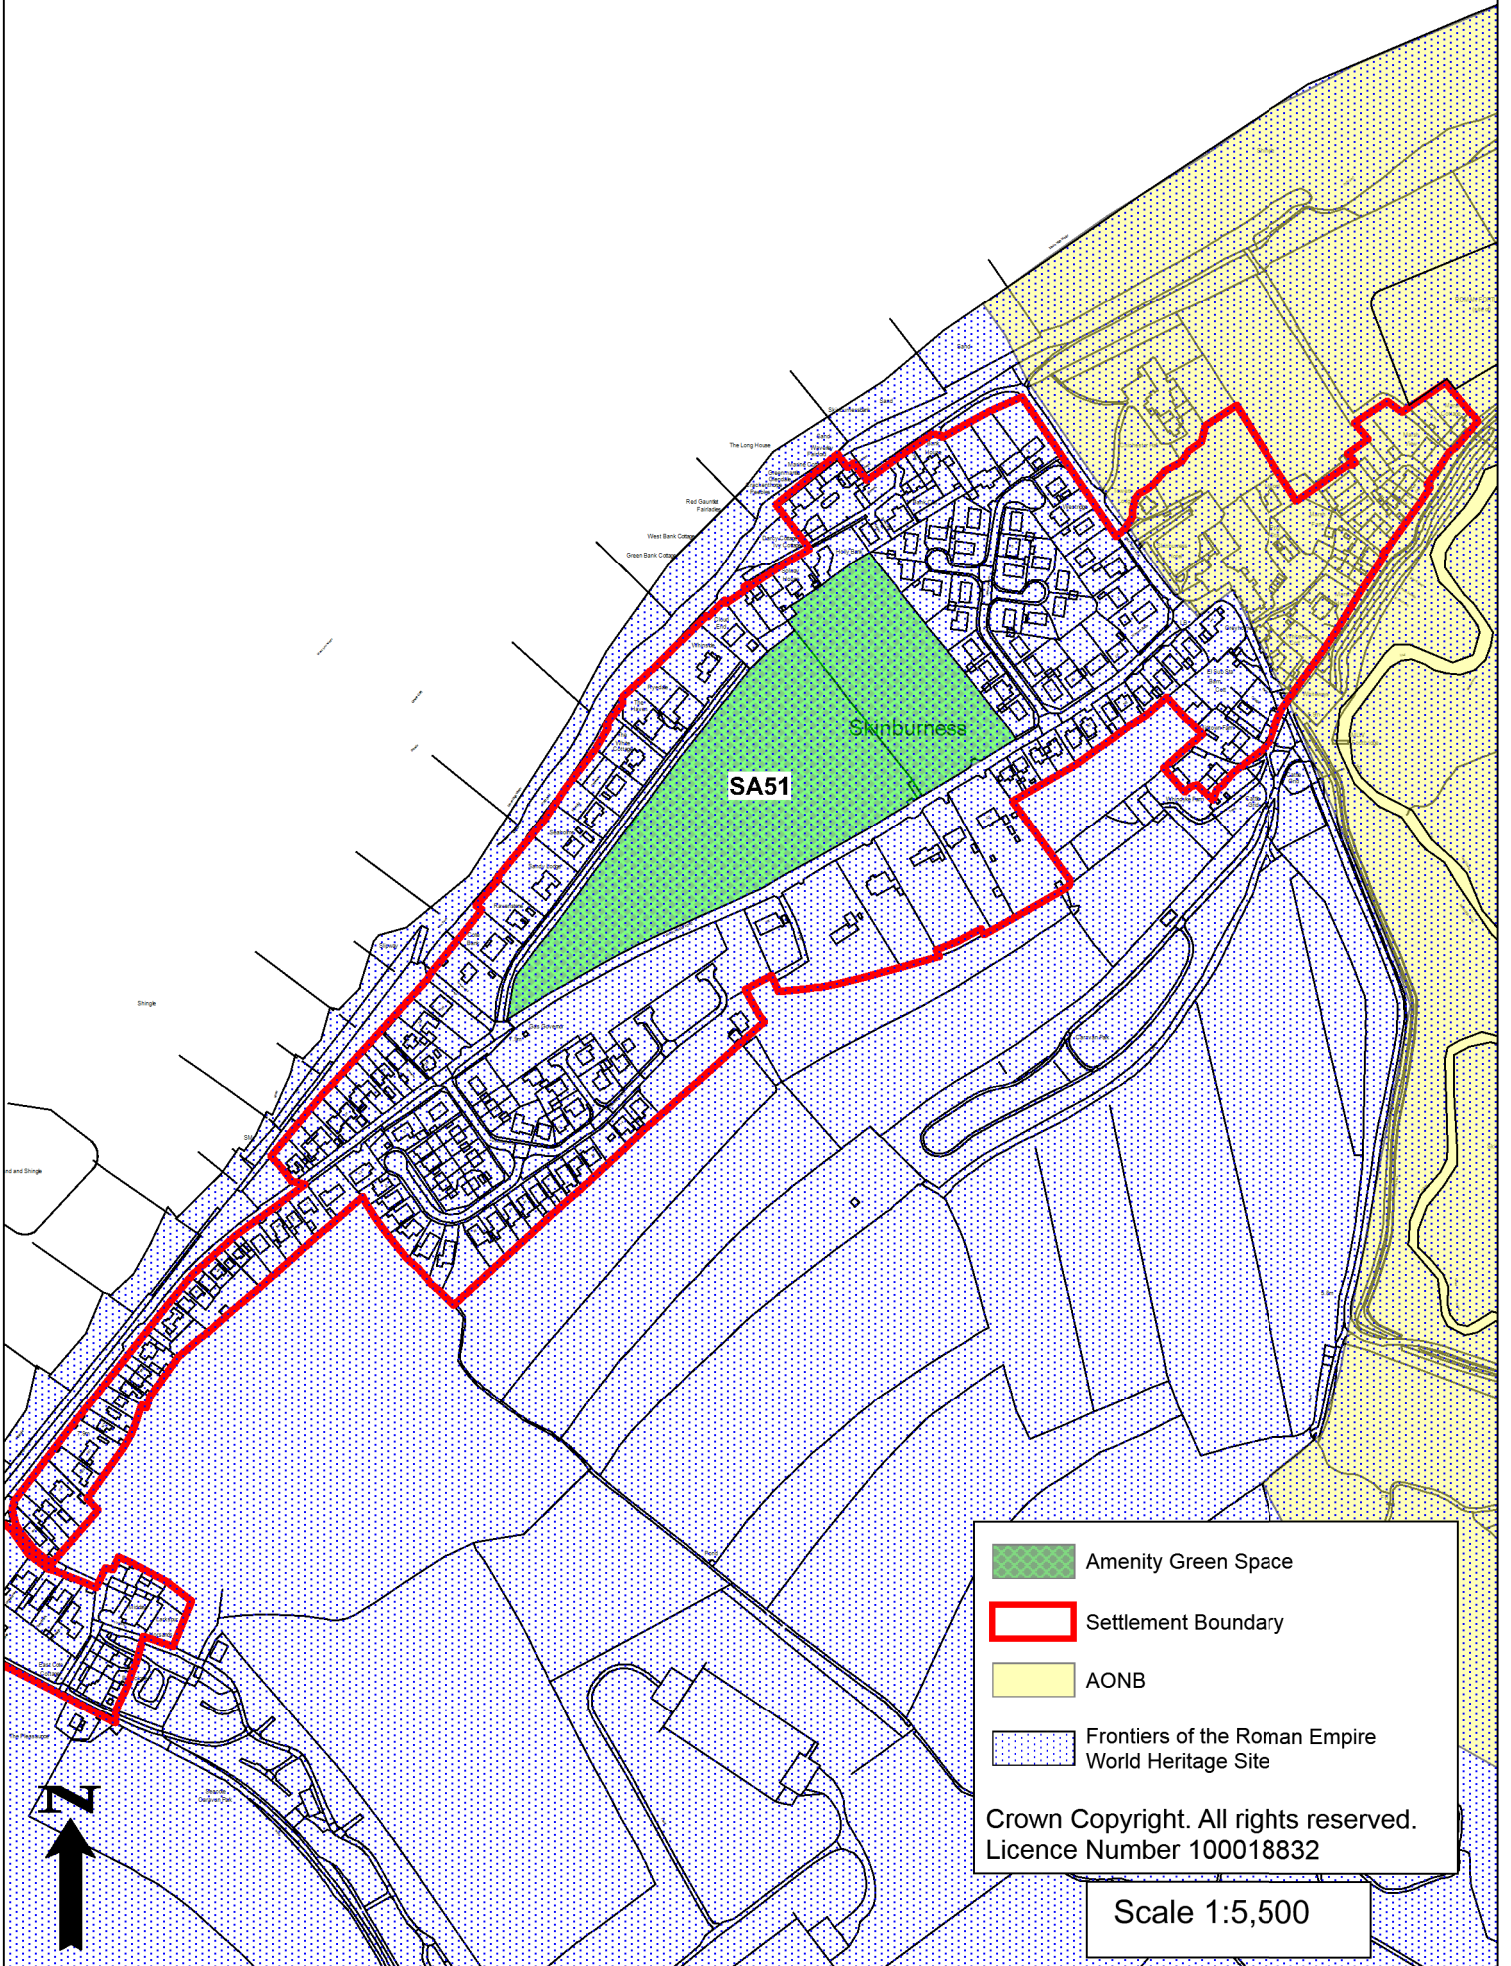

Skinburness

Grune Cast

Sand

Crown Copyright. All rights reserved.
Licence Number 100018832

Scale 1:5,500