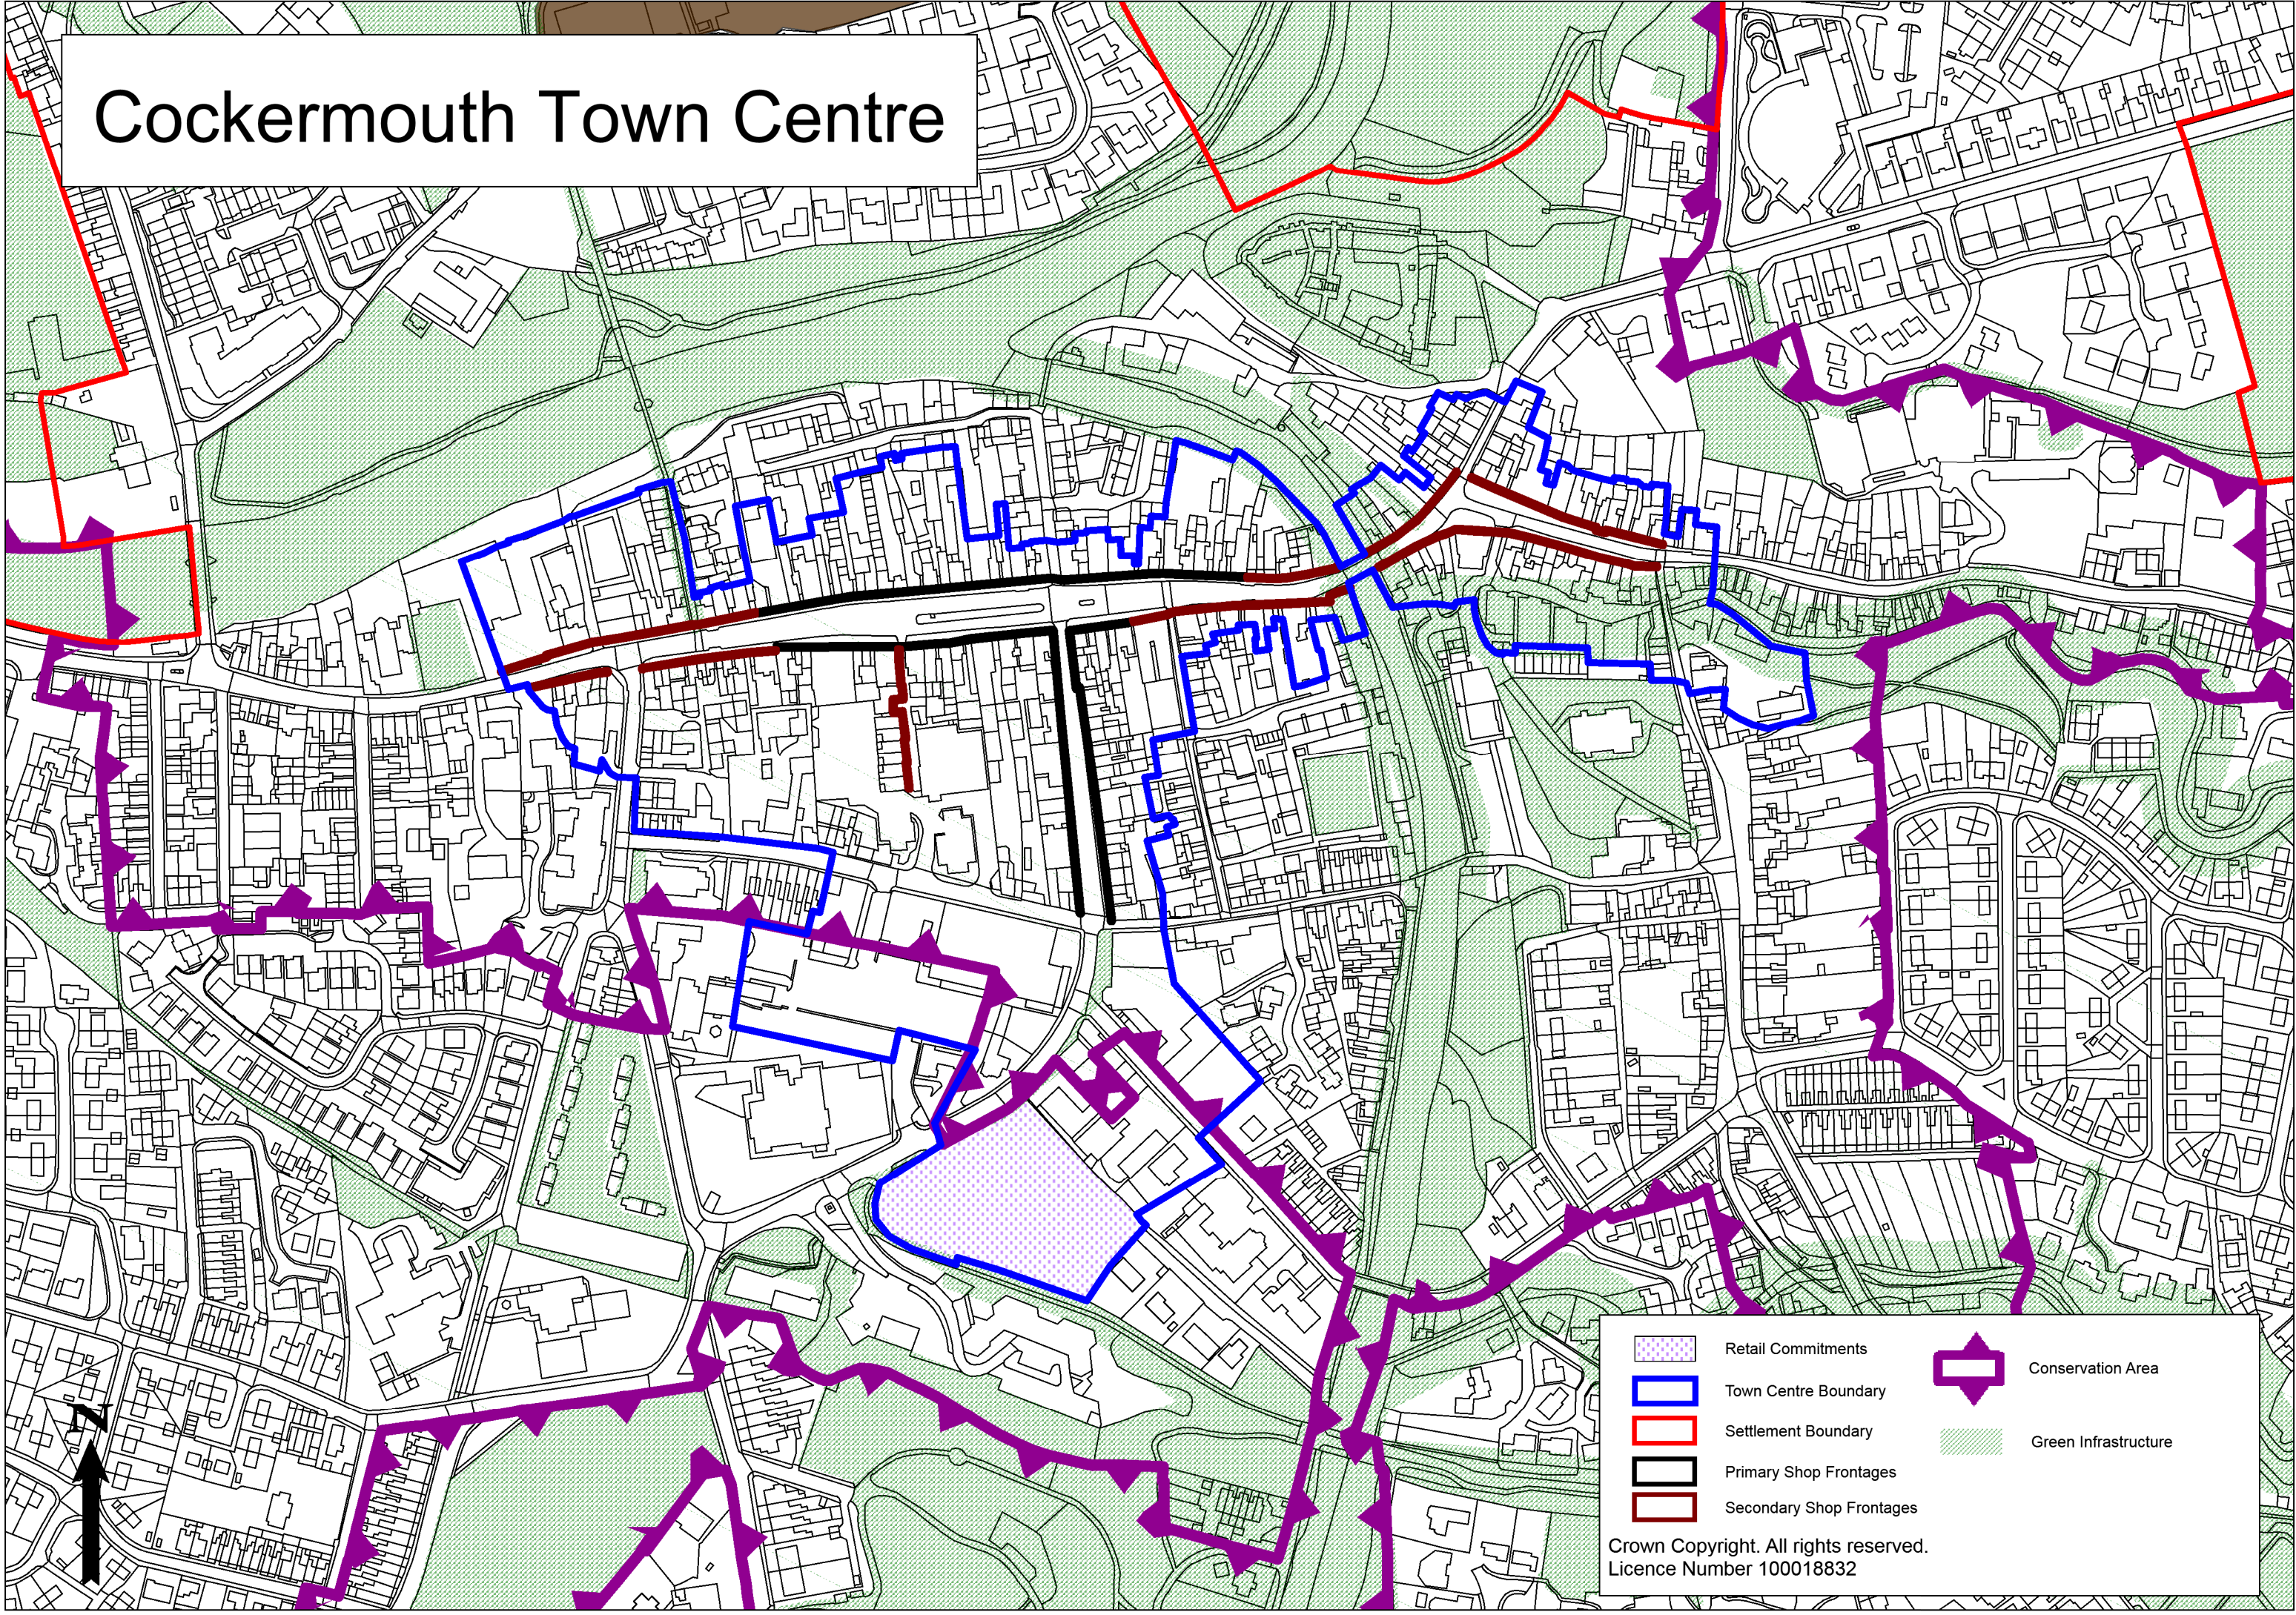

Cockermouth Town Centre

	Retail Commitments		Conservation Area
	Town Centre Boundary		Green Infrastructure
	Settlement Boundary		
	Primary Shop Frontages		
	Secondary Shop Frontages		

Crown Copyright. All rights reserved.
Licence Number 100018832