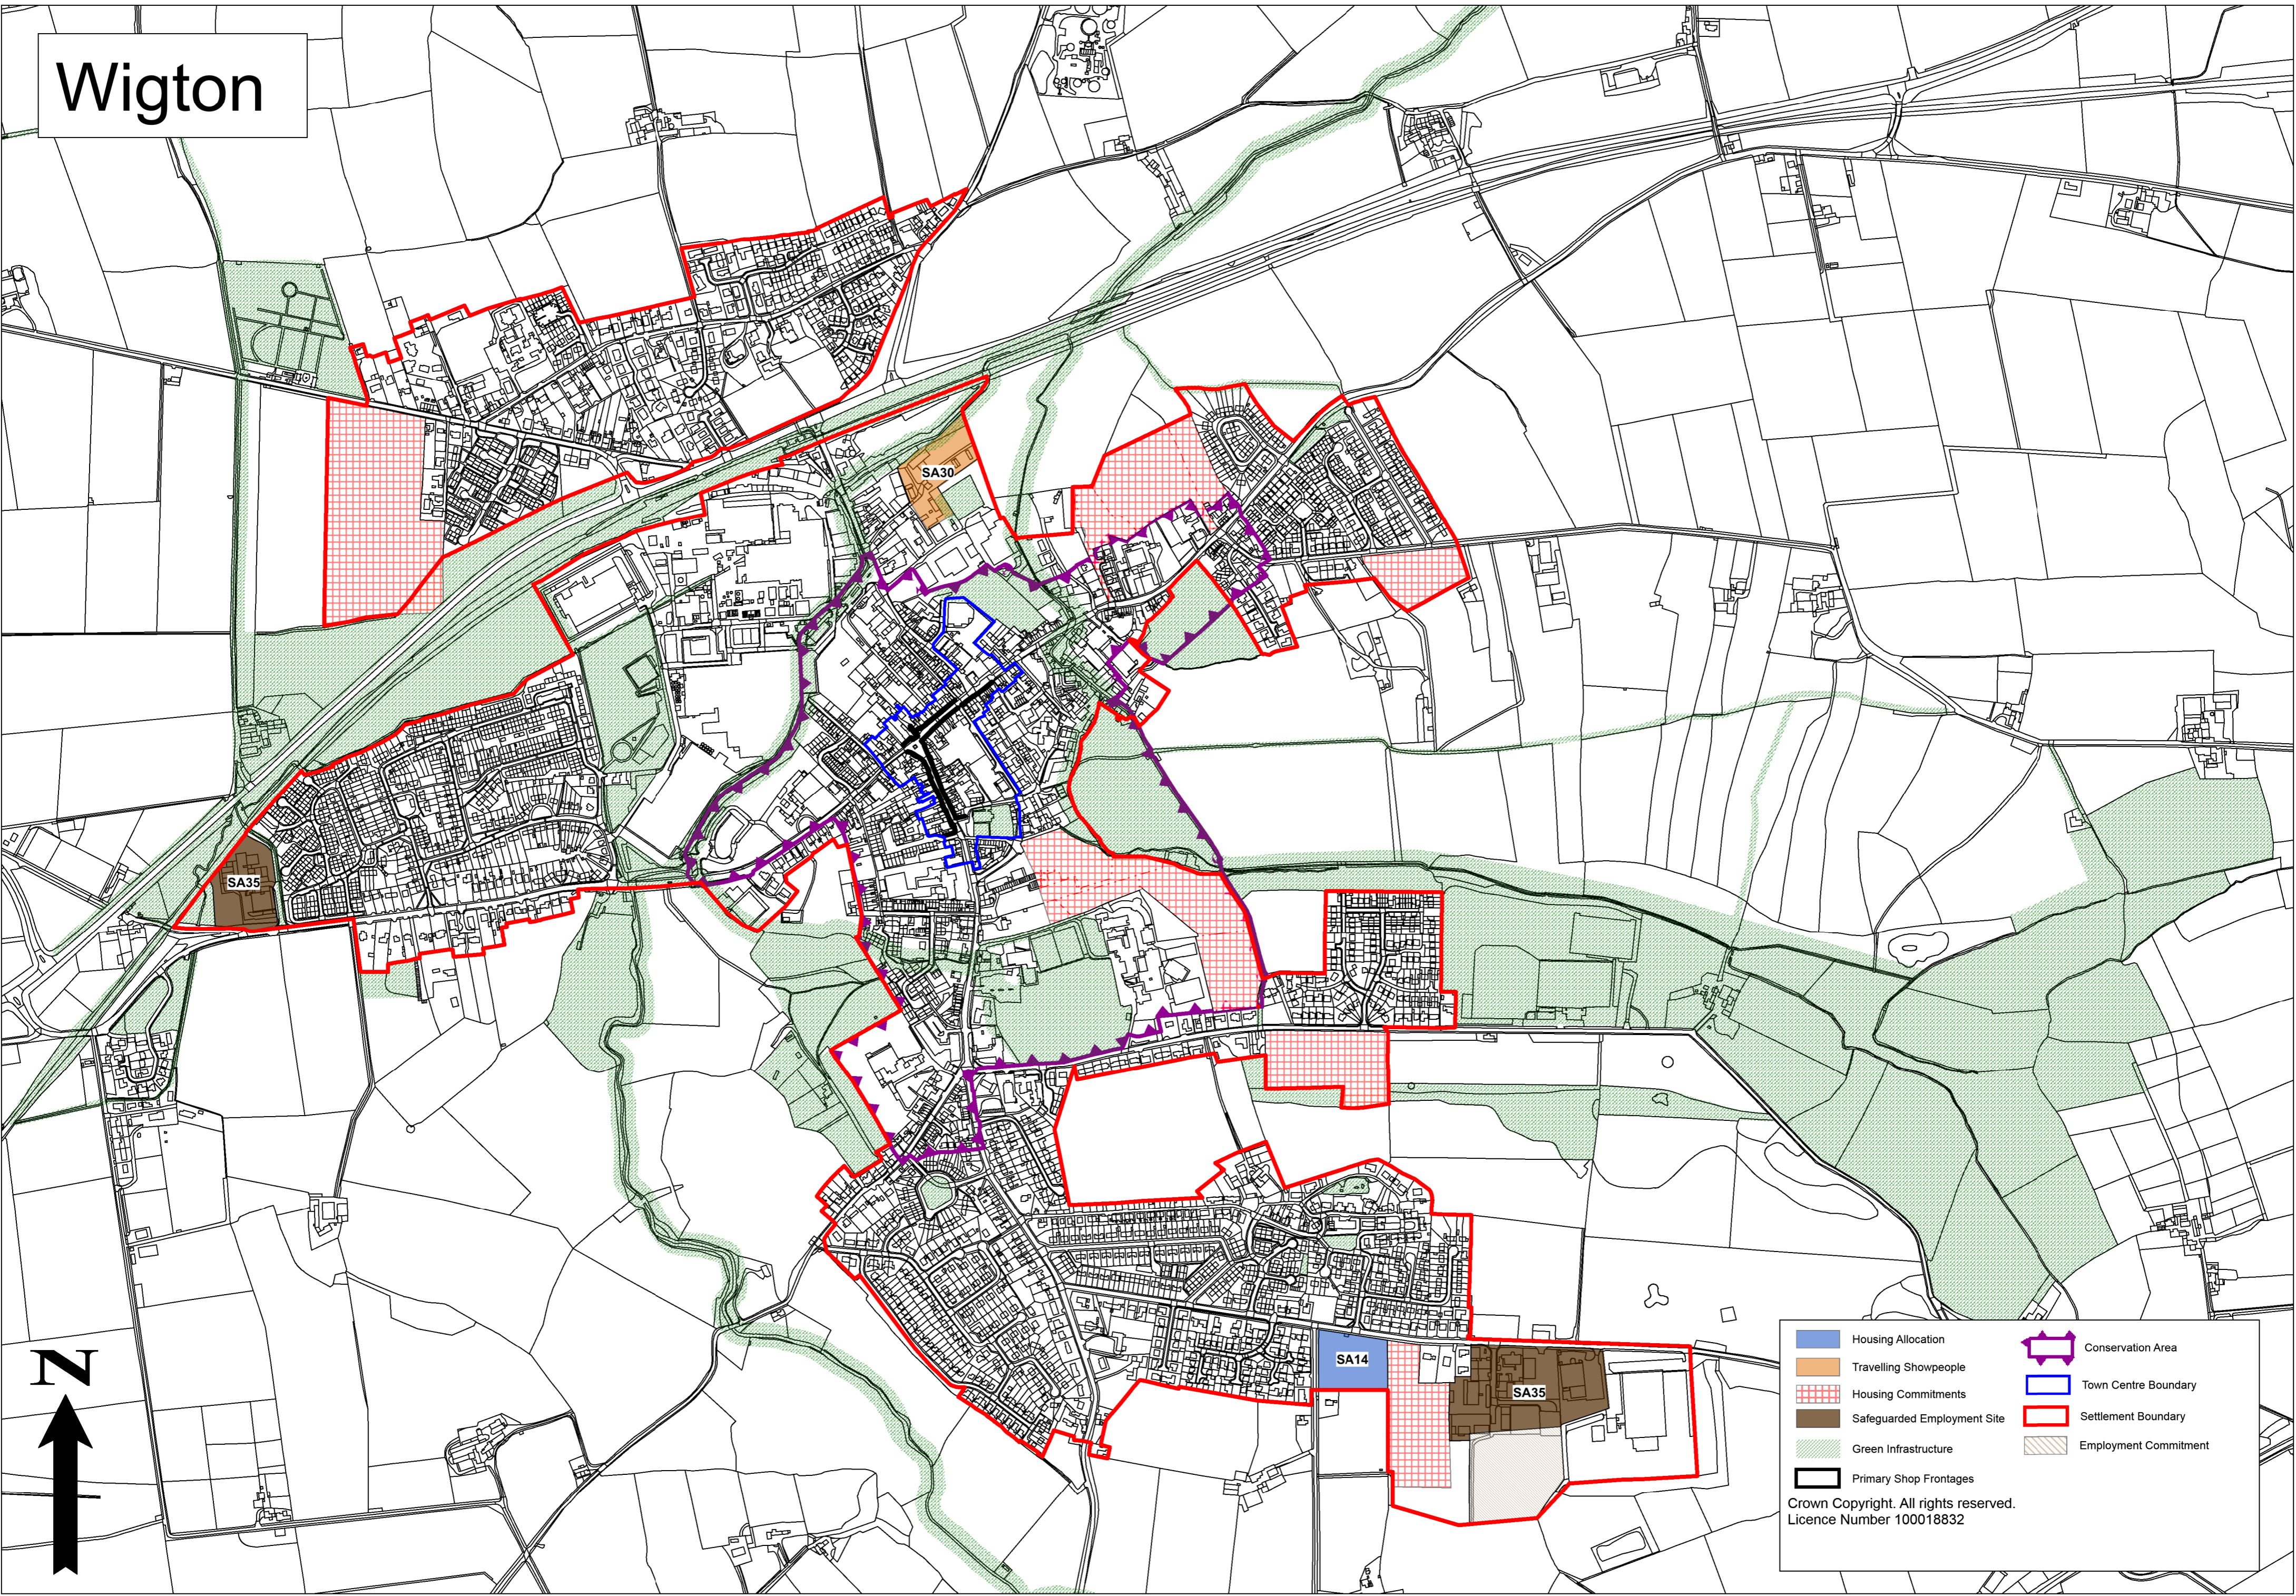

Wigton

	Housing Allocation		Conservation Area
	Travelling Showpeople		Town Centre Boundary
	Housing Commitments		Settlement Boundary
	Safeguarded Employment Site		Employment Commitment
	Green Infrastructure		Primary Shop Frontages

Crown Copyright. All rights reserved.
Licence Number 100018832