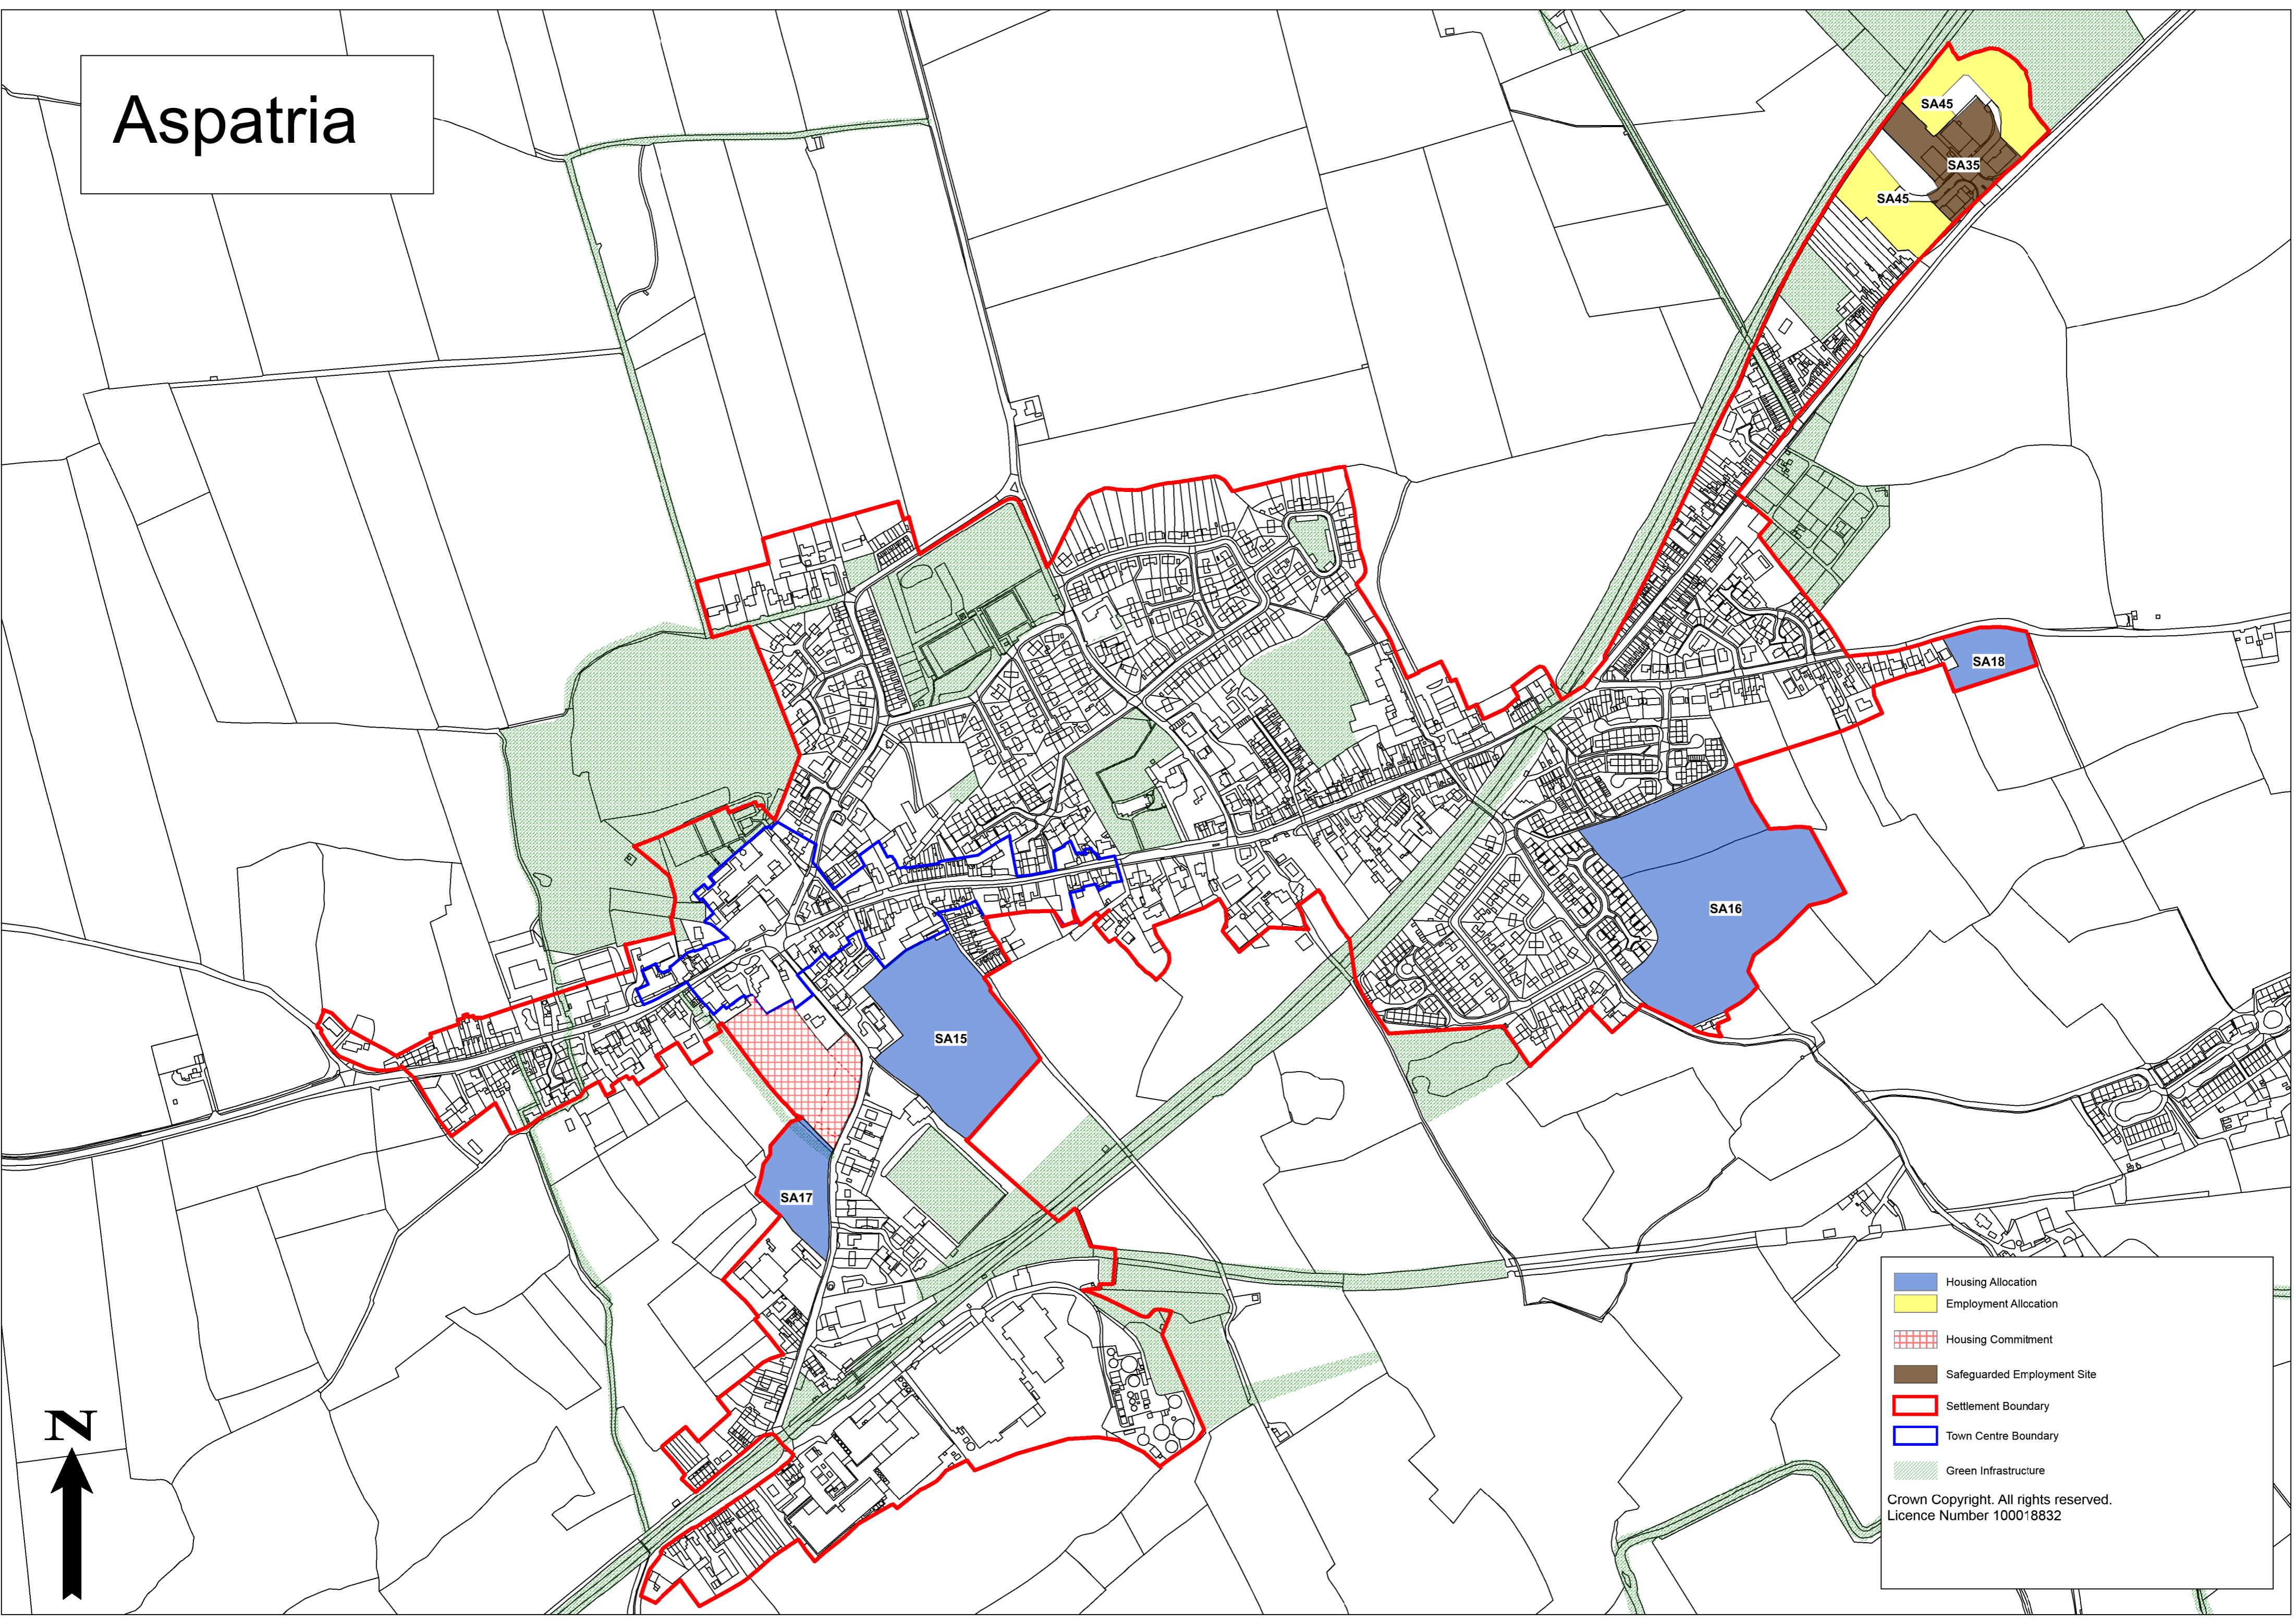

Aspatria

- Housing Allocation
- Employment Allocation
- Housing Commitment
- Safeguarded Employment Site
- Settlement Boundary
- Town Centre Boundary
- Green Infrastructure

Crown Copyright. All rights reserved.
Licence Number 100018832