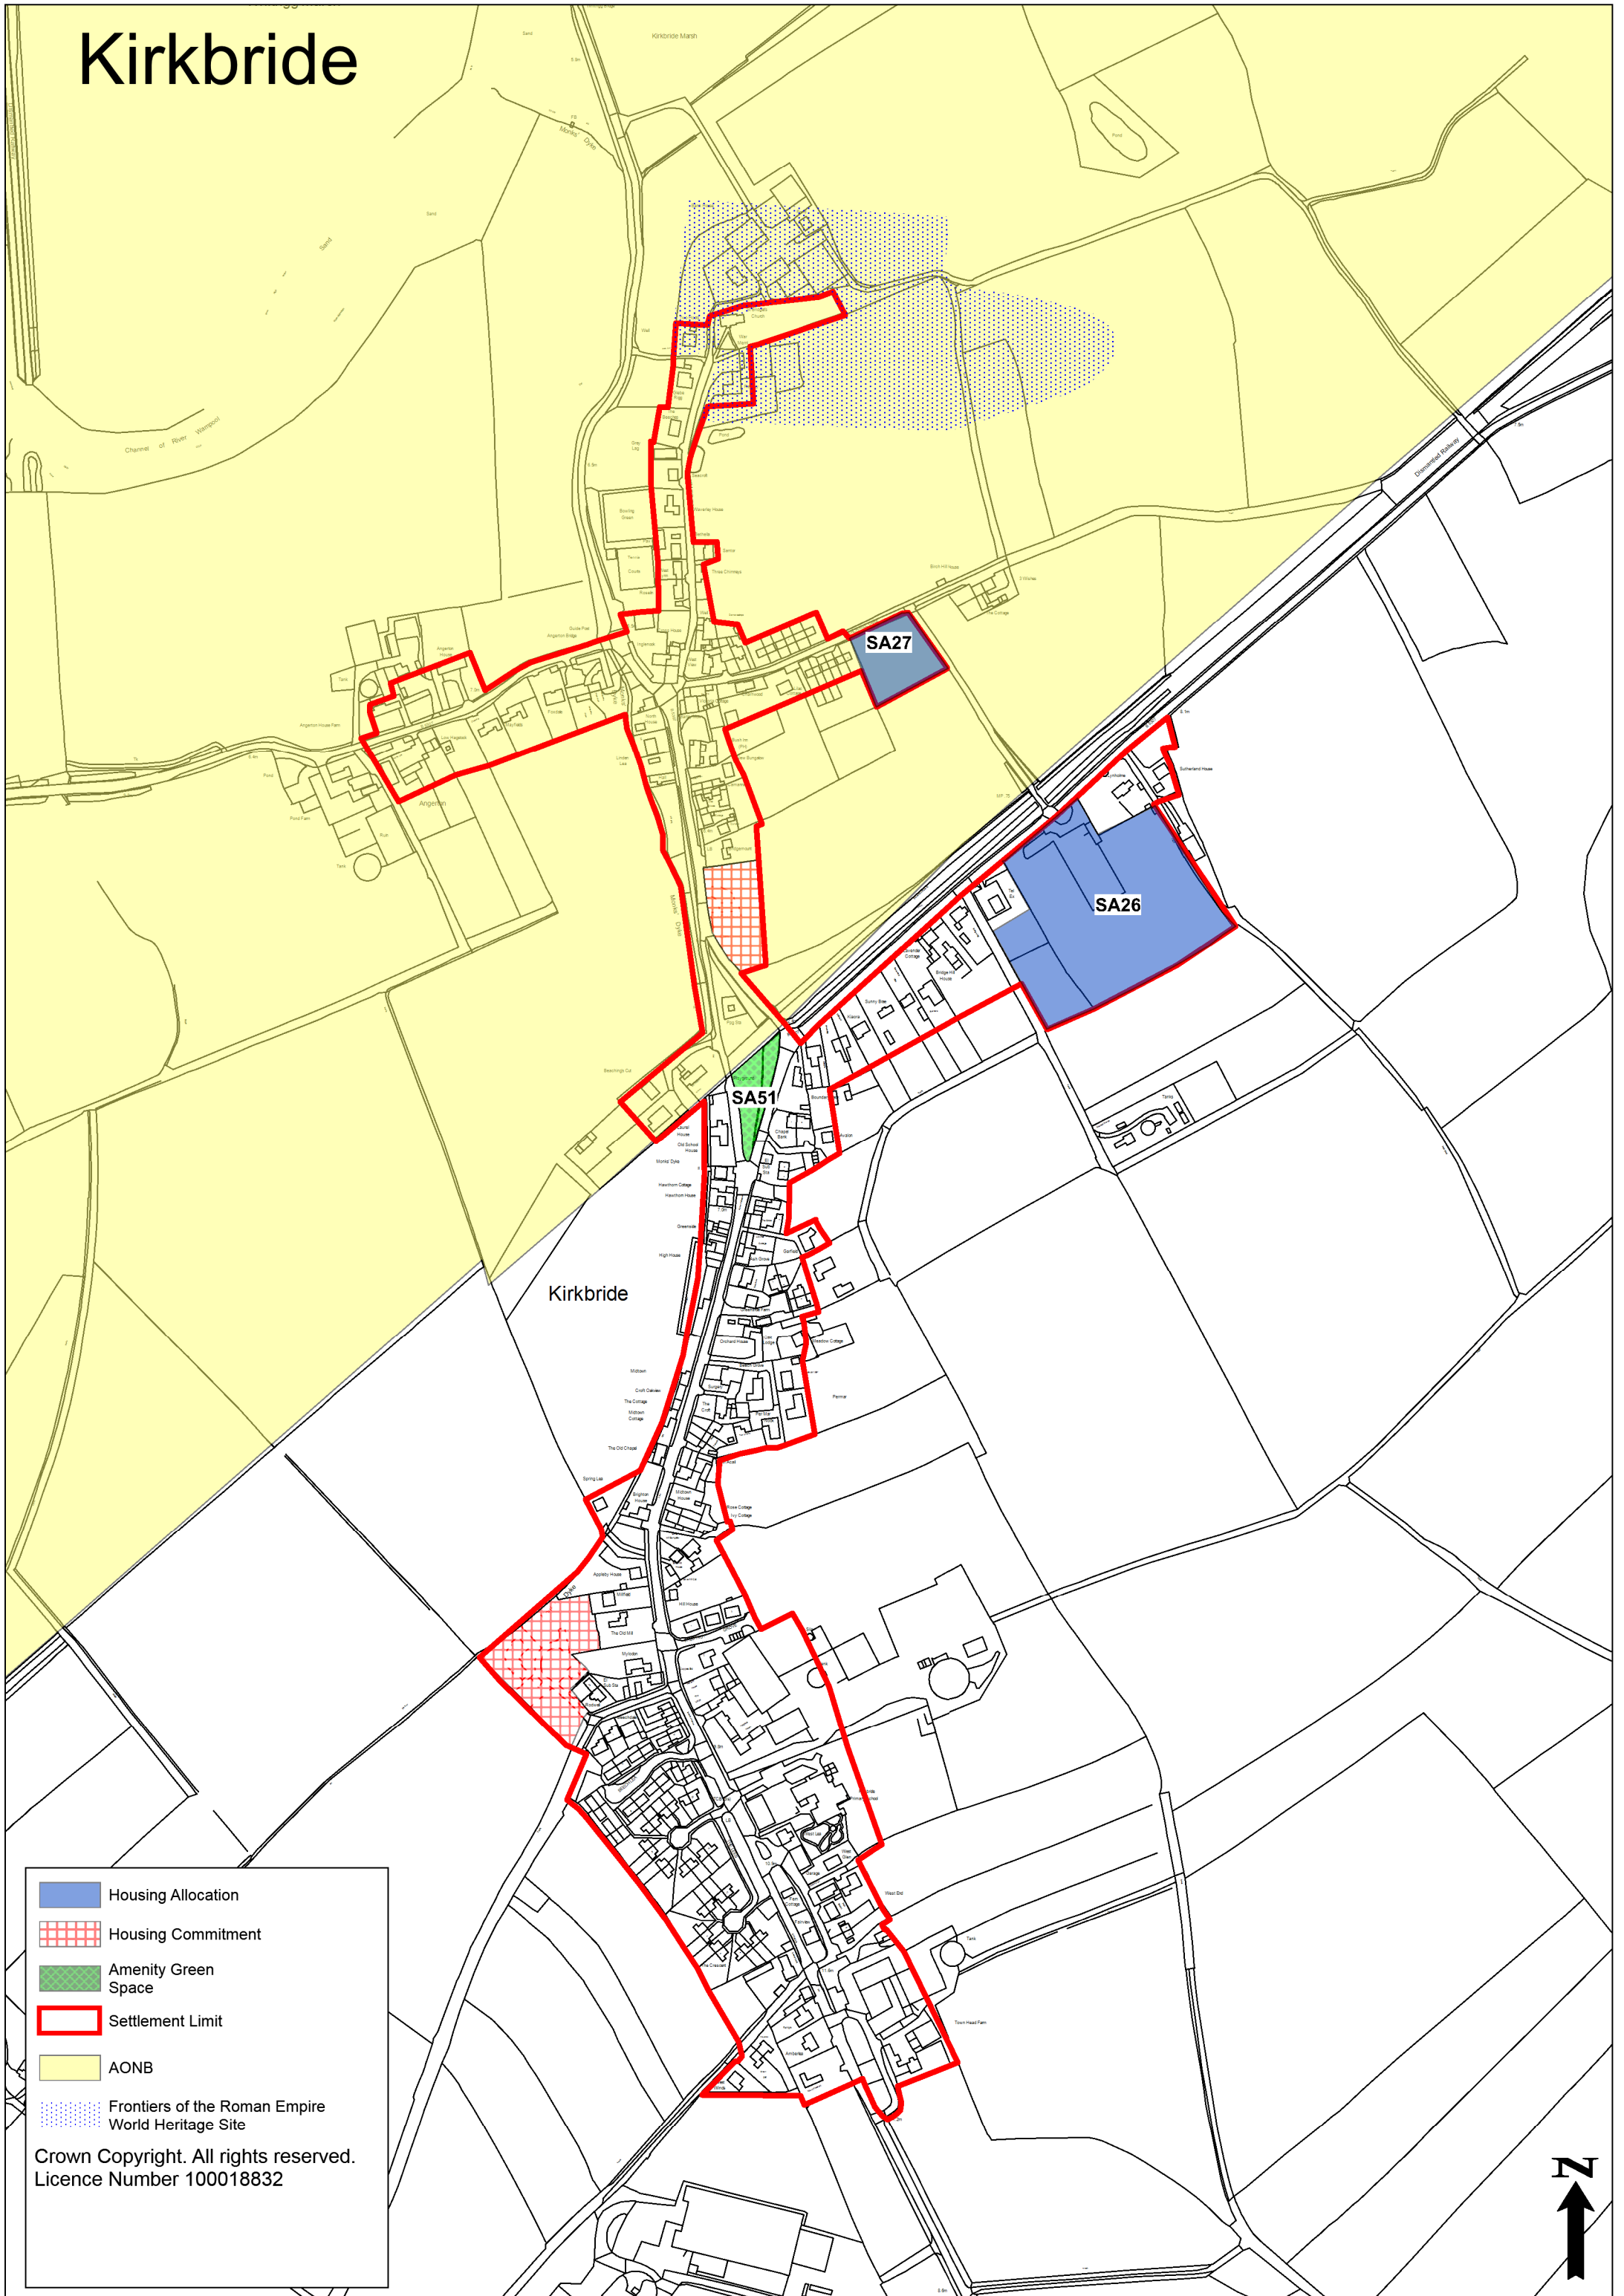

Kirkbride

-  Housing Allocation
-  Housing Commitment
-  Amenity Green Space
-  Settlement Limit

-  AONB
-  Frontiers of the Roman Empire World Heritage Site

Crown Copyright. All rights reserved.
Licence Number 100018832