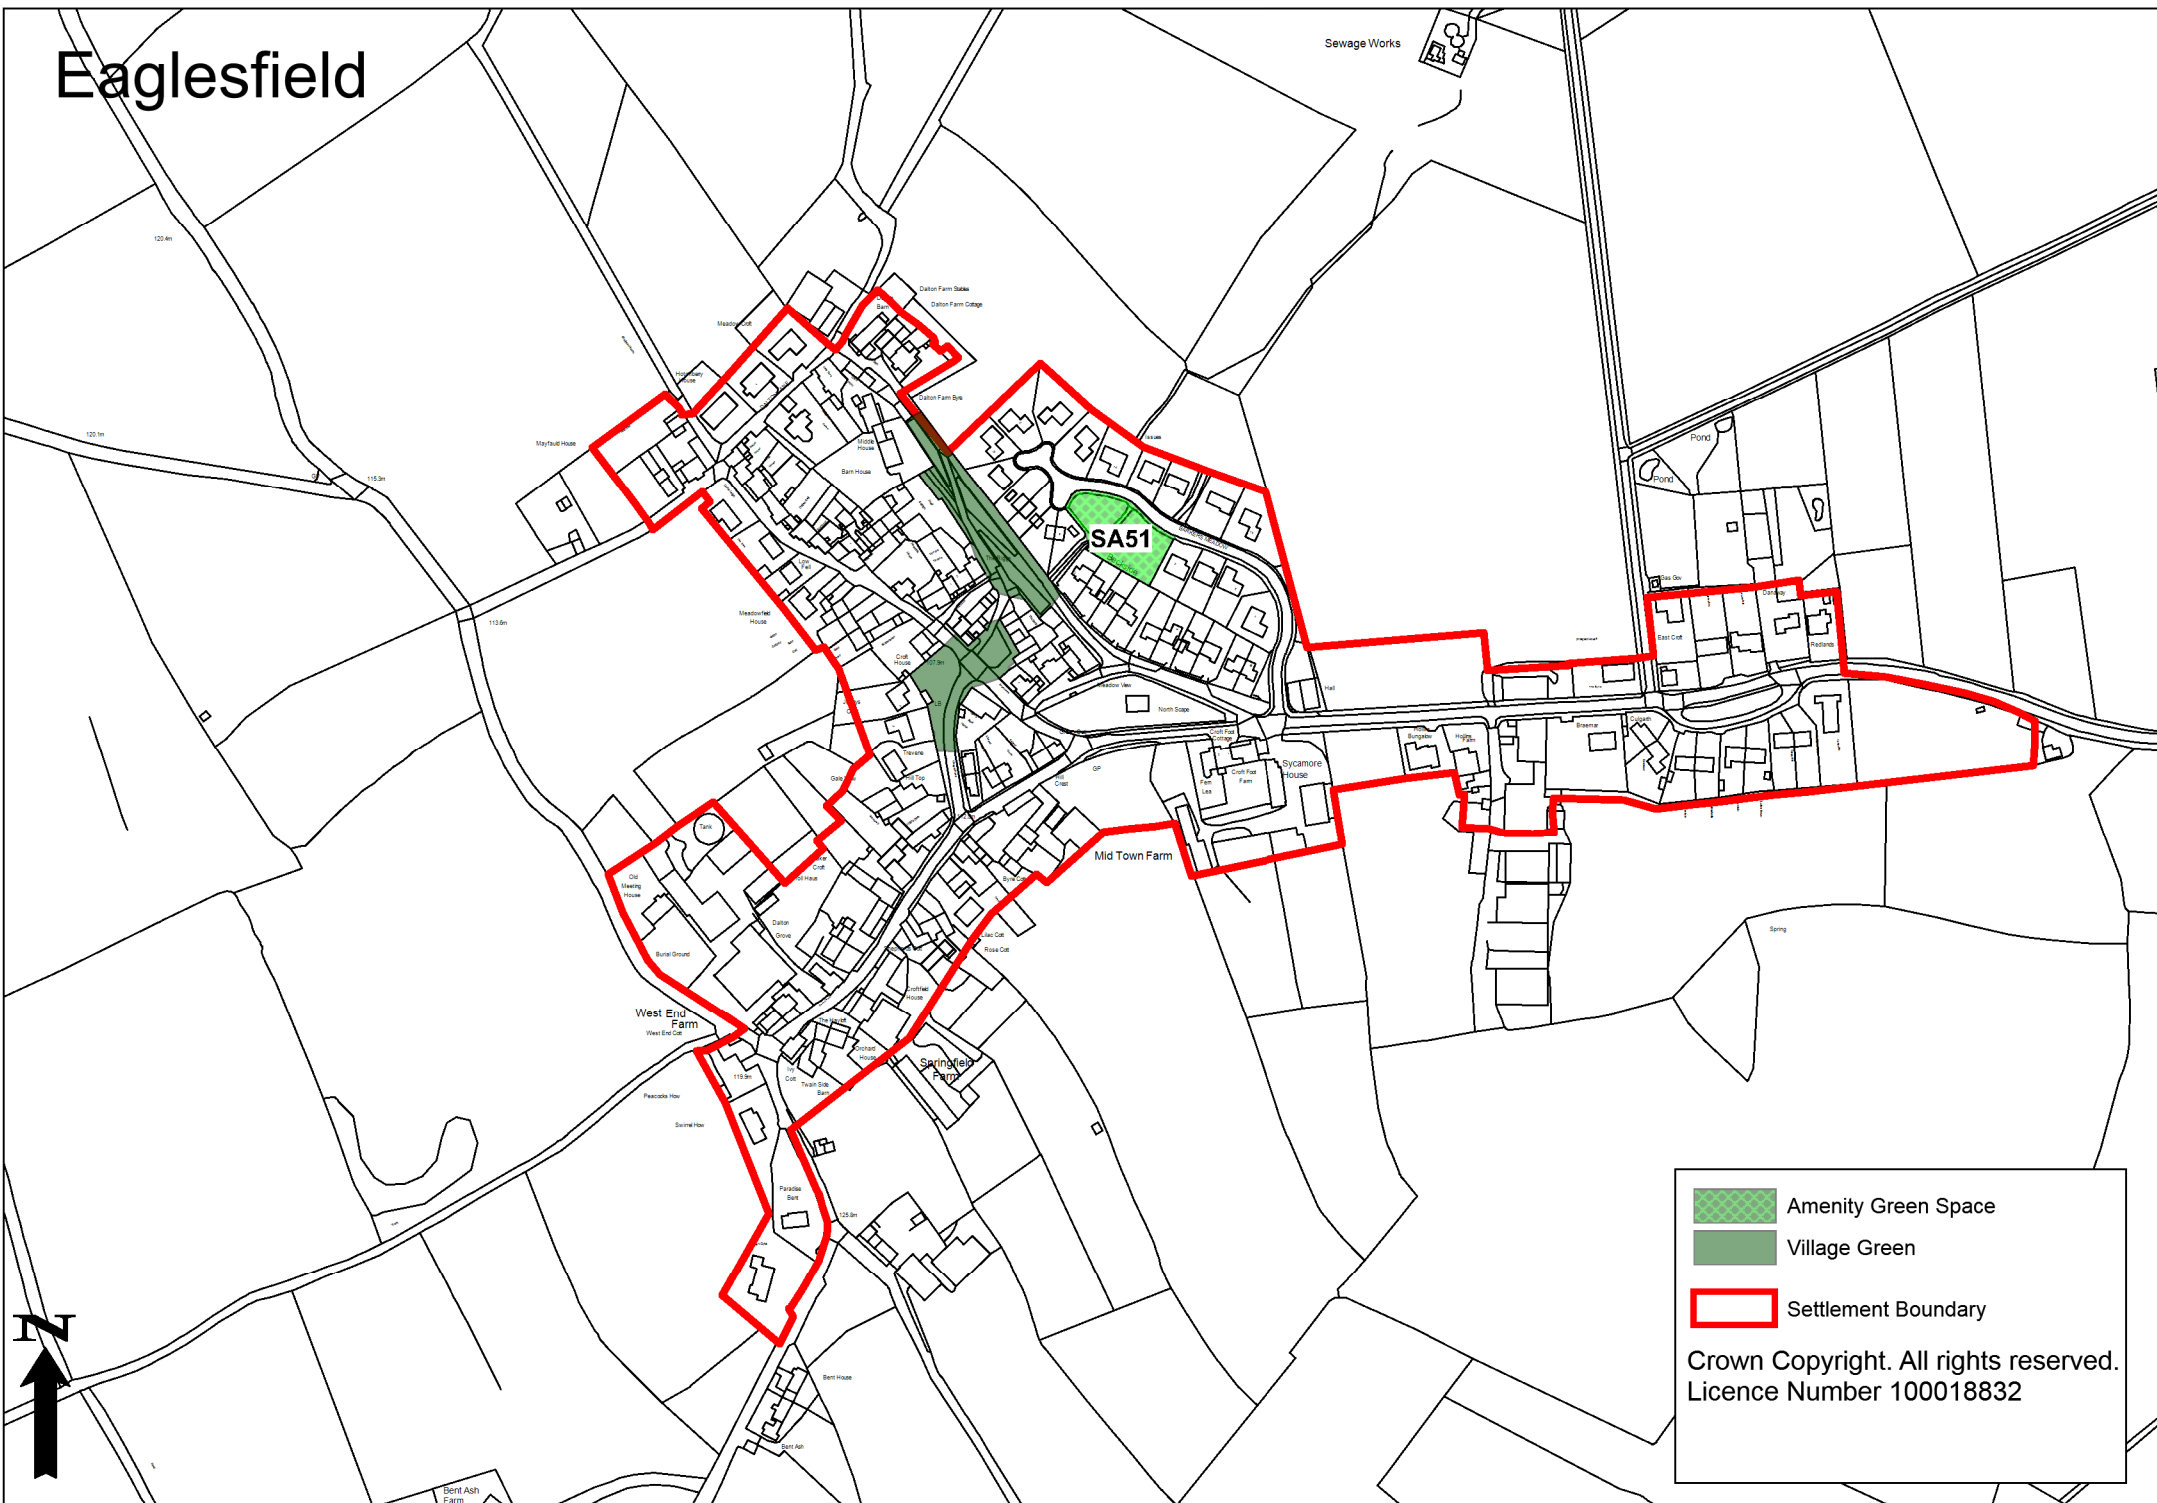

Eaglesfield

Sewage Works

SA51

Mid Town Farm

West End Farm

Springfield Farm

 Amenity Green Space
 Village Green
 Settlement Boundary

Crown Copyright. All rights reserved.
Licence Number 100018832