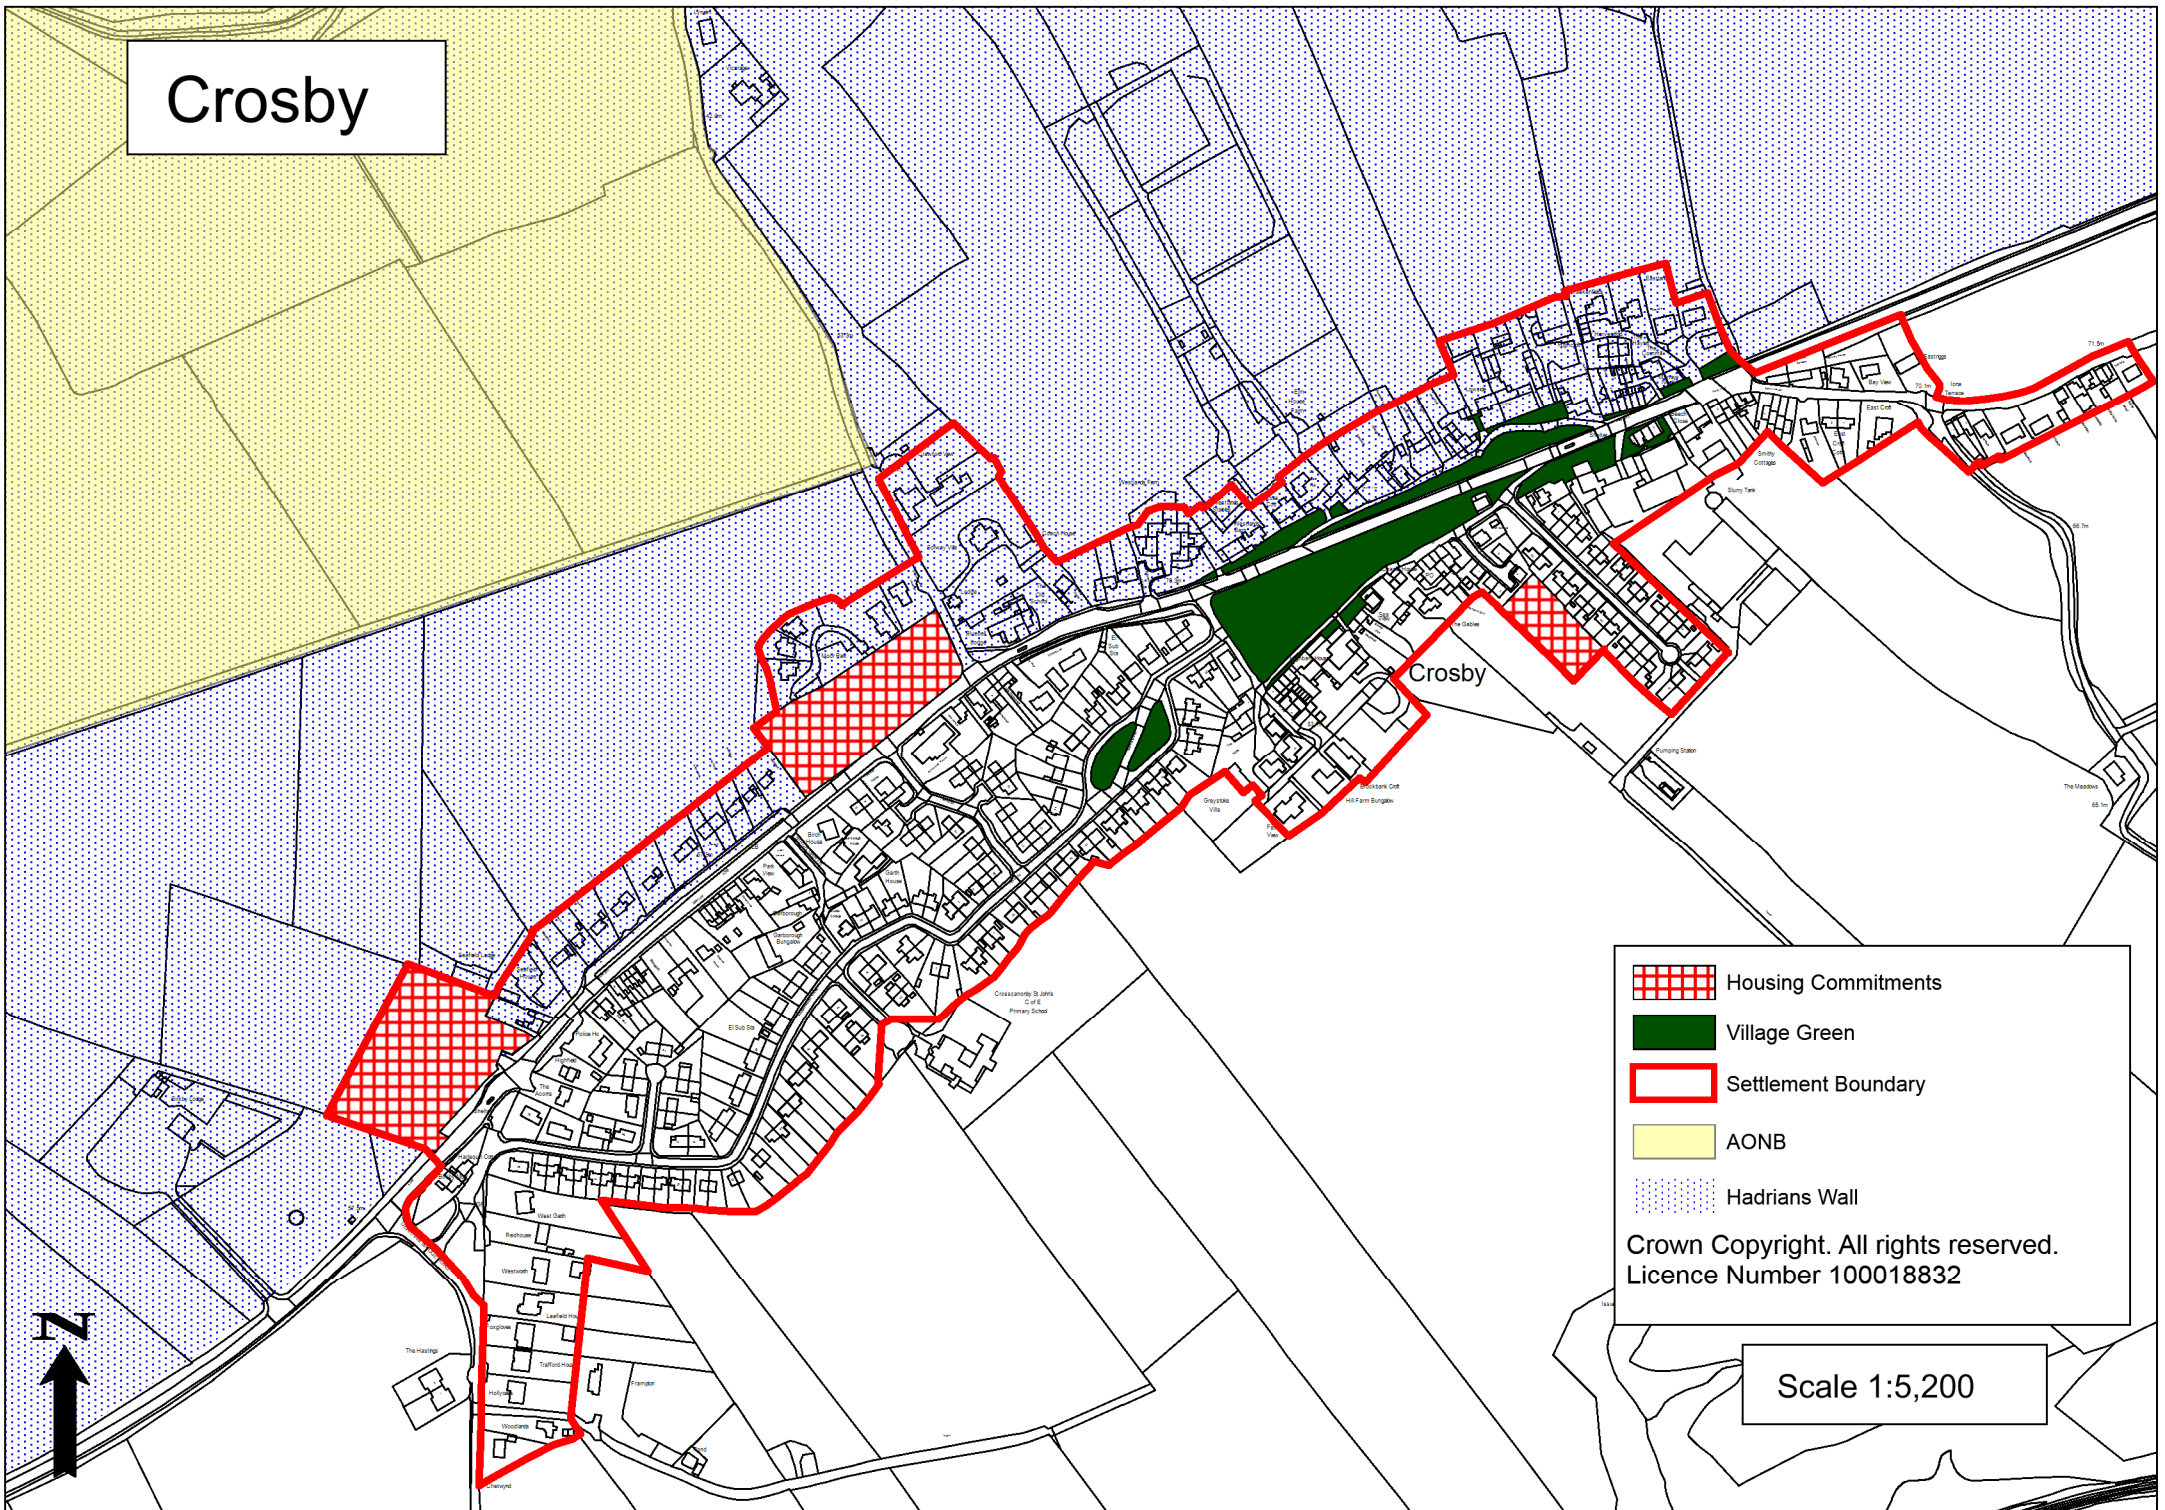

Crosby

-  Housing Commitments
-  Village Green
-  Settlement Boundary
-  AONB
-  Hadrian's Wall

Crown Copyright. All rights reserved.
Licence Number 100018832

Scale 1:5,200