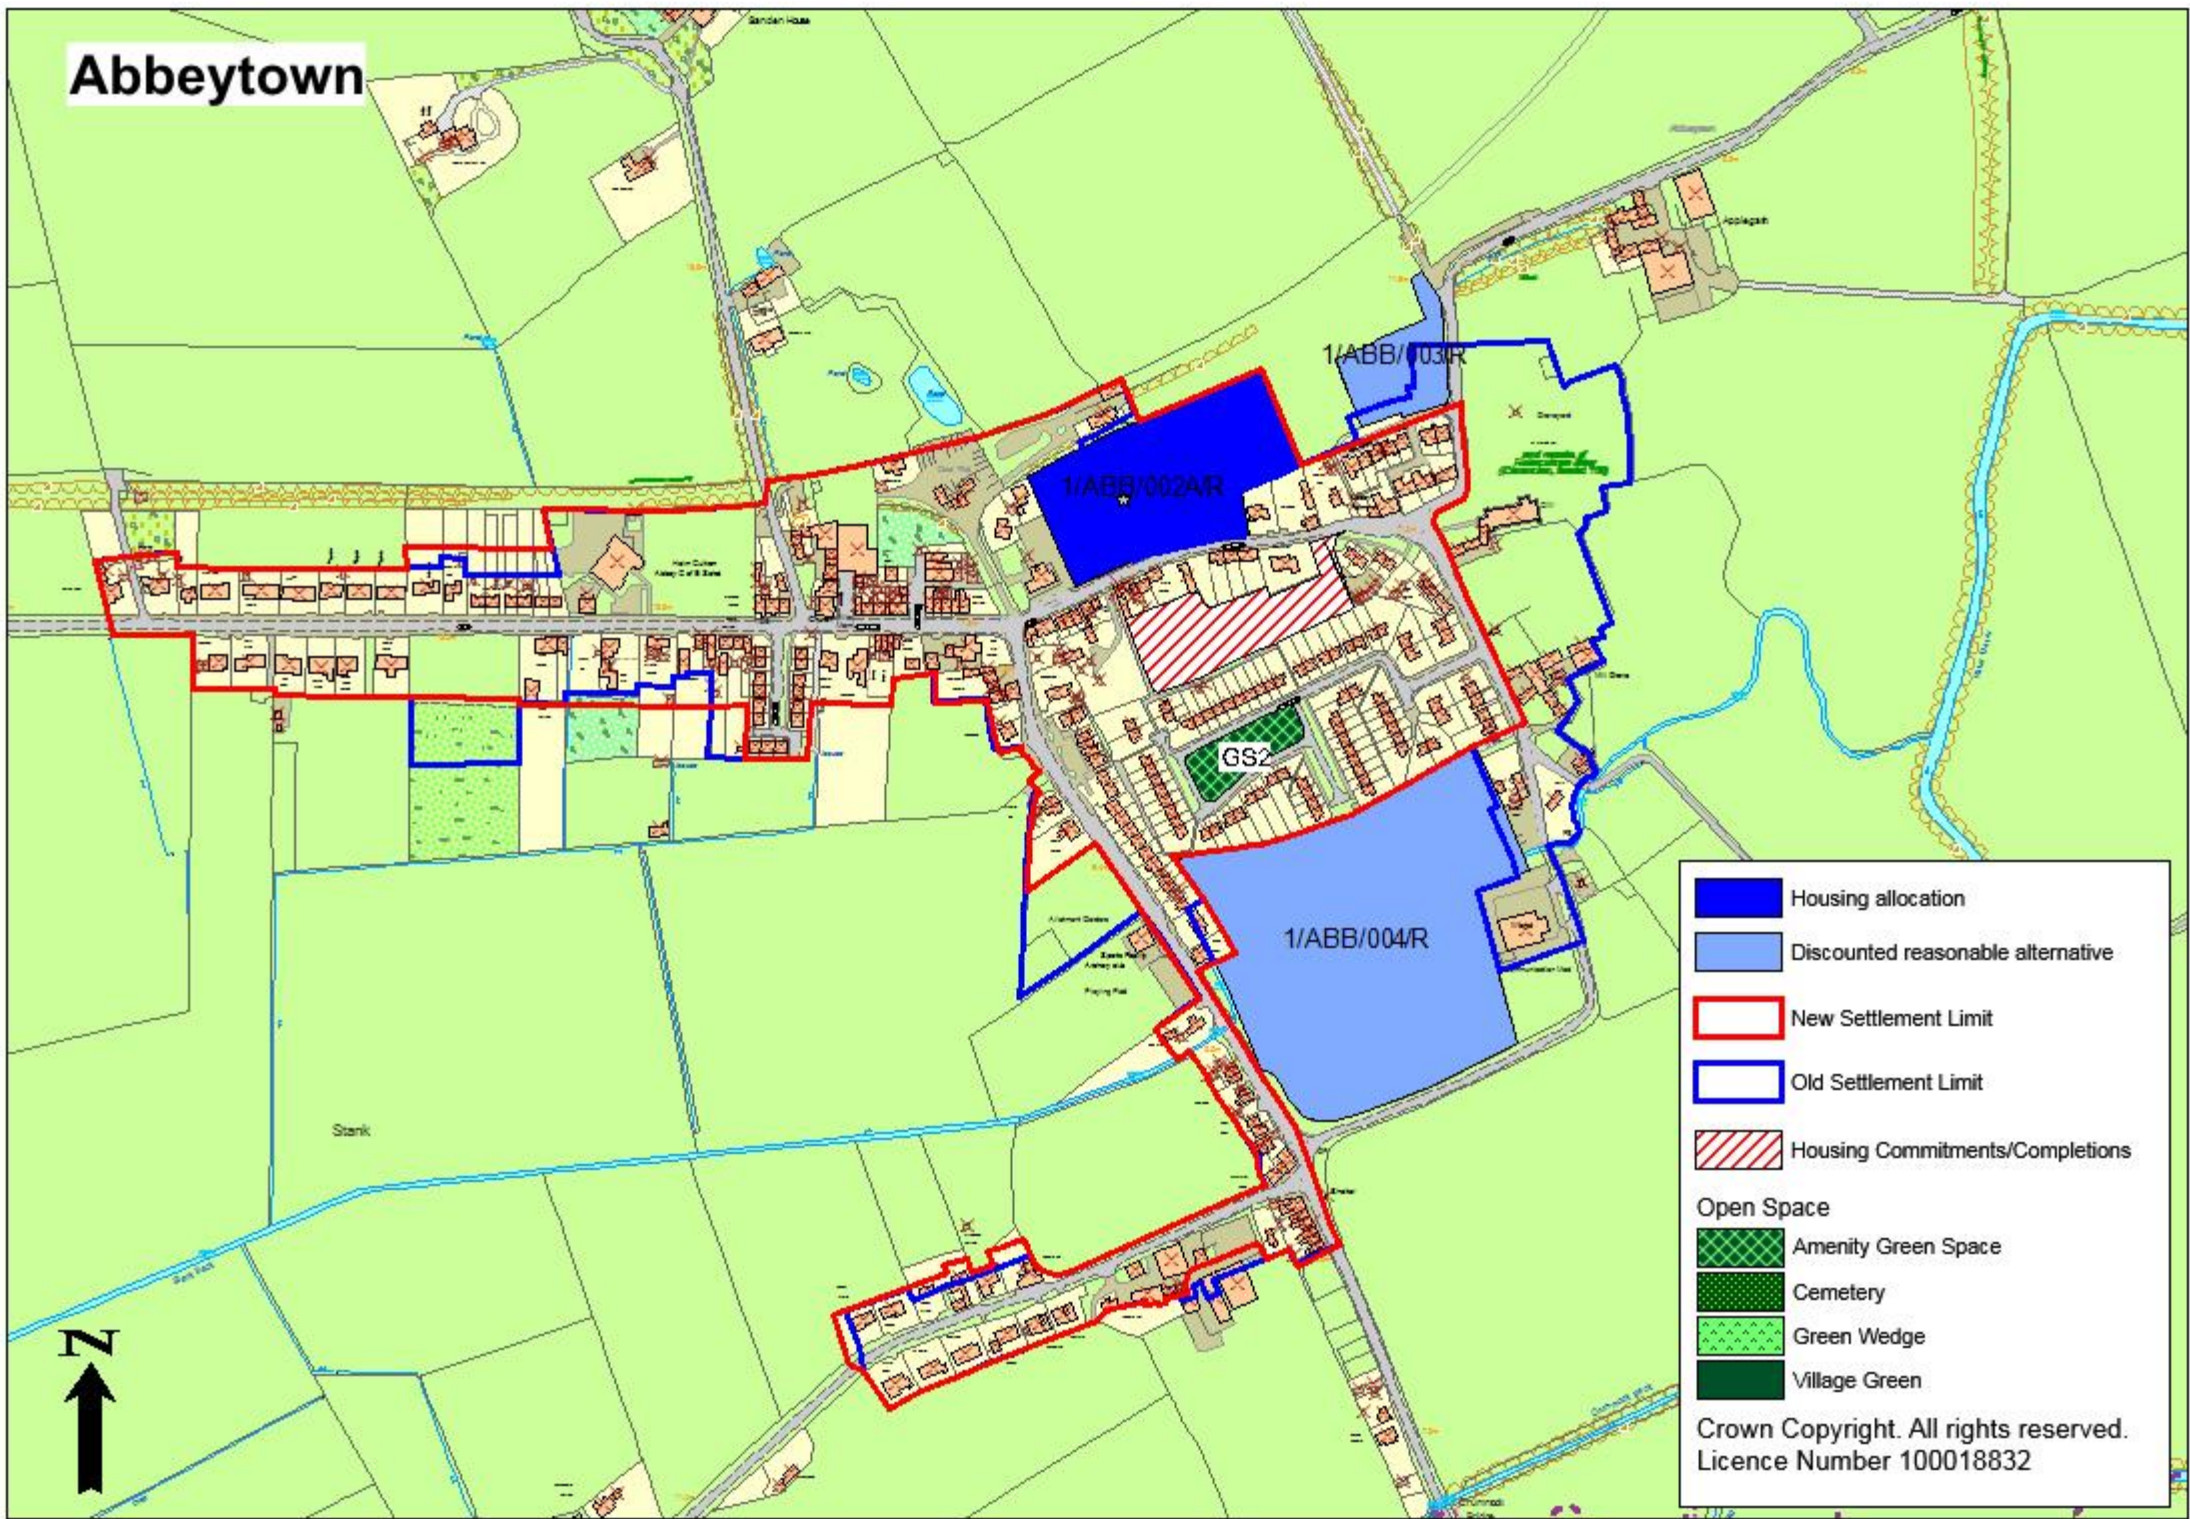

Abbeytown

	Housing allocation
	Discounted reasonable alternative
	New Settlement Limit
	Old Settlement Limit
	Housing Commitments/Completions
Open Space	
	Amenity Green Space
	Cemetery
	Green Wedge
	Village Green
Crown Copyright. All rights reserved. Licence Number 100018832	