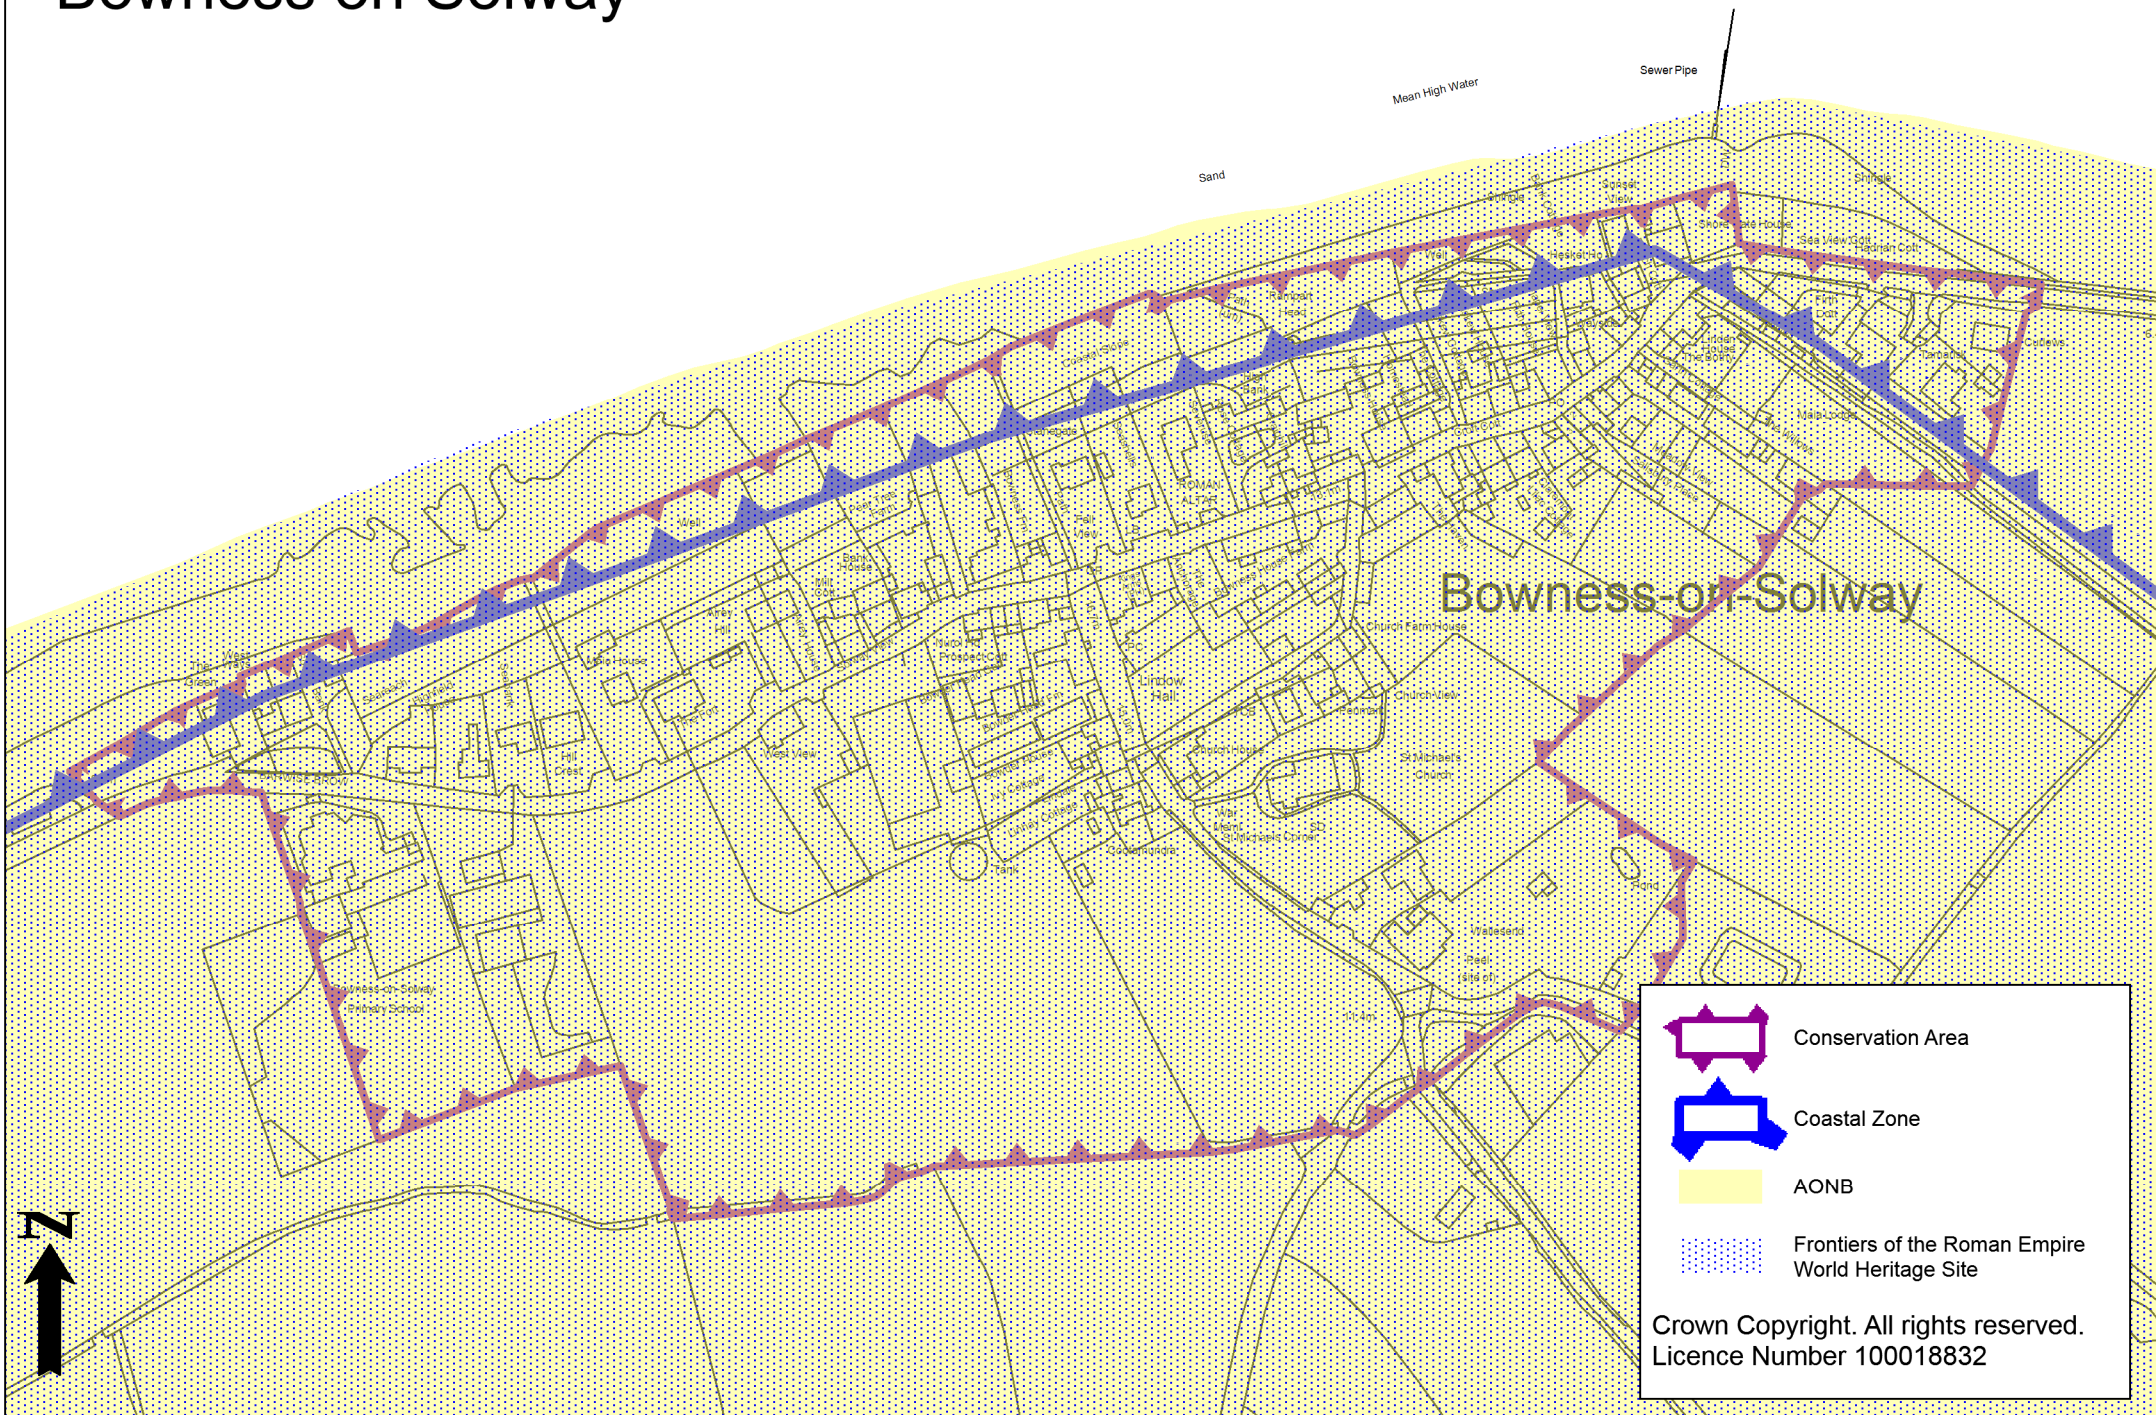

Bowness on Solway

-  Conservation Area
-  Coastal Zone
-  AONB
-  Frontiers of the Roman Empire World Heritage Site

Crown Copyright. All rights reserved.
Licence Number 100018832