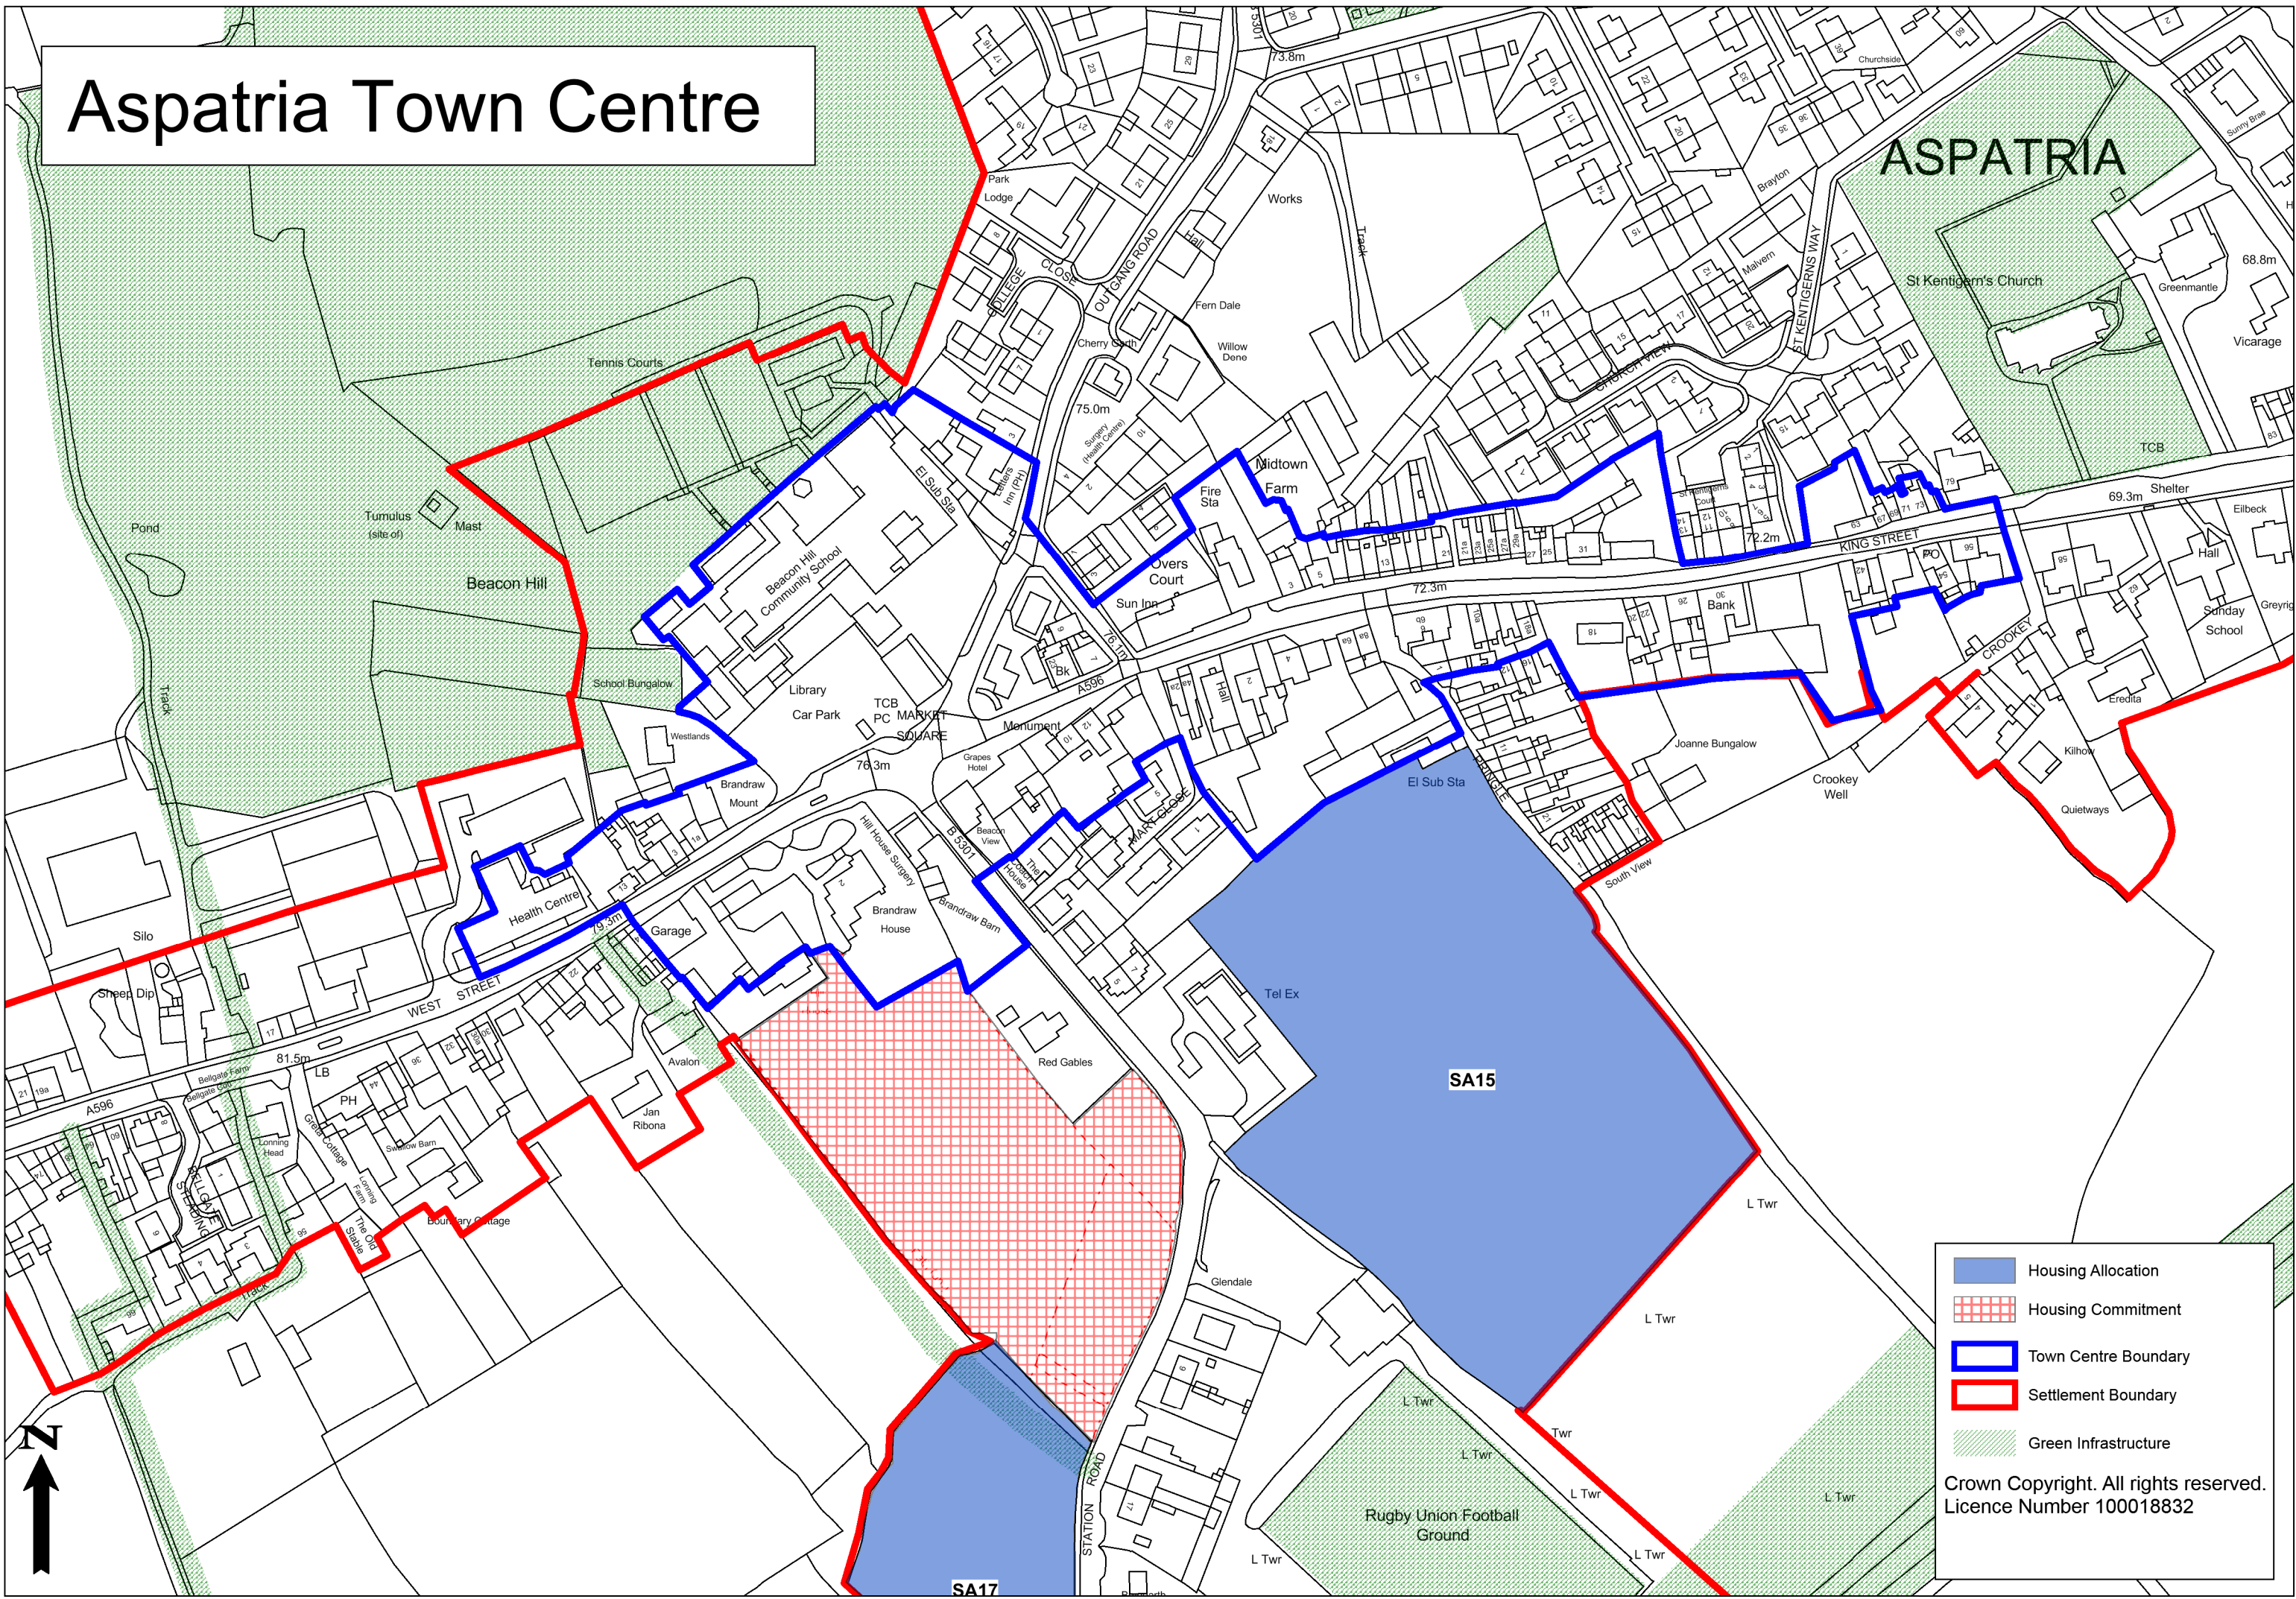

# Aspatria Town Centre

ASPATRIA

- Housing Allocation
- Housing Commitment
- Town Centre Boundary
- Settlement Boundary
- Green Infrastructure

Crown Copyright. All rights reserved.  
Licence Number 100018832