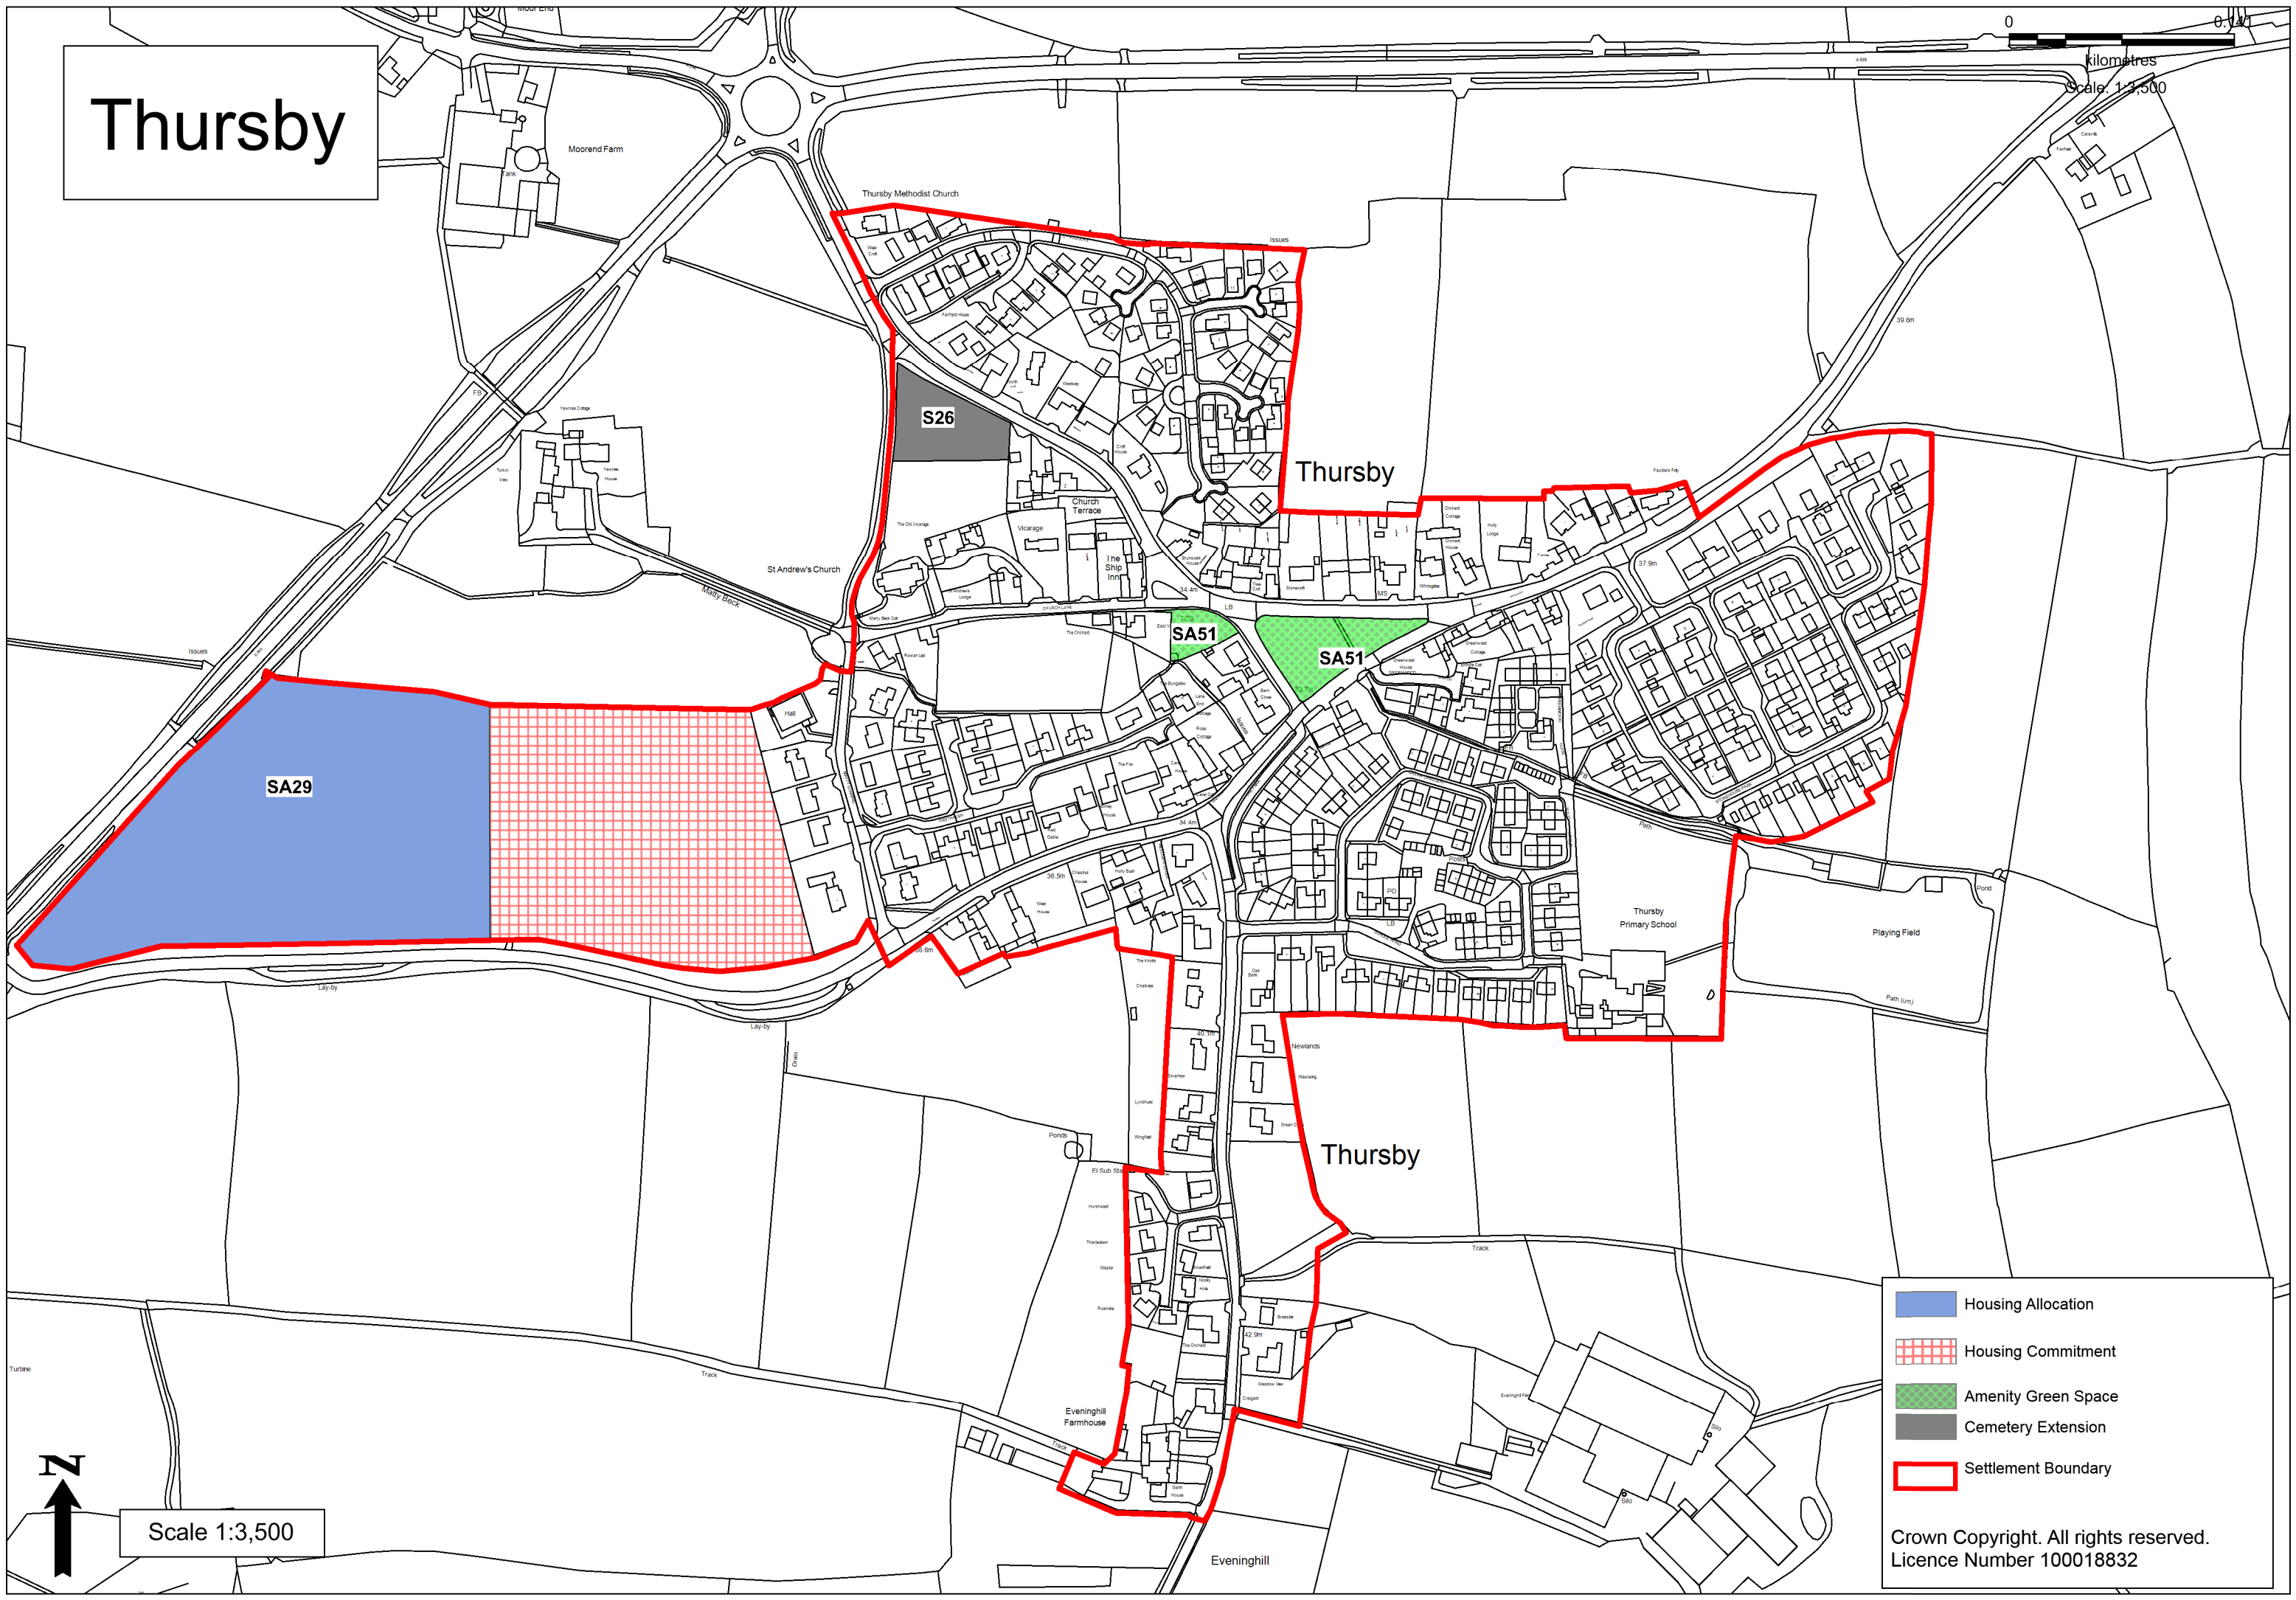

Thursby

kilometres
Scale: 1:3,500

-  Housing Allocation
-  Housing Commitment
-  Amenity Green Space
-  Cemetery Extension
-  Settlement Boundary

Crown Copyright. All rights reserved.
Licence Number 100018832