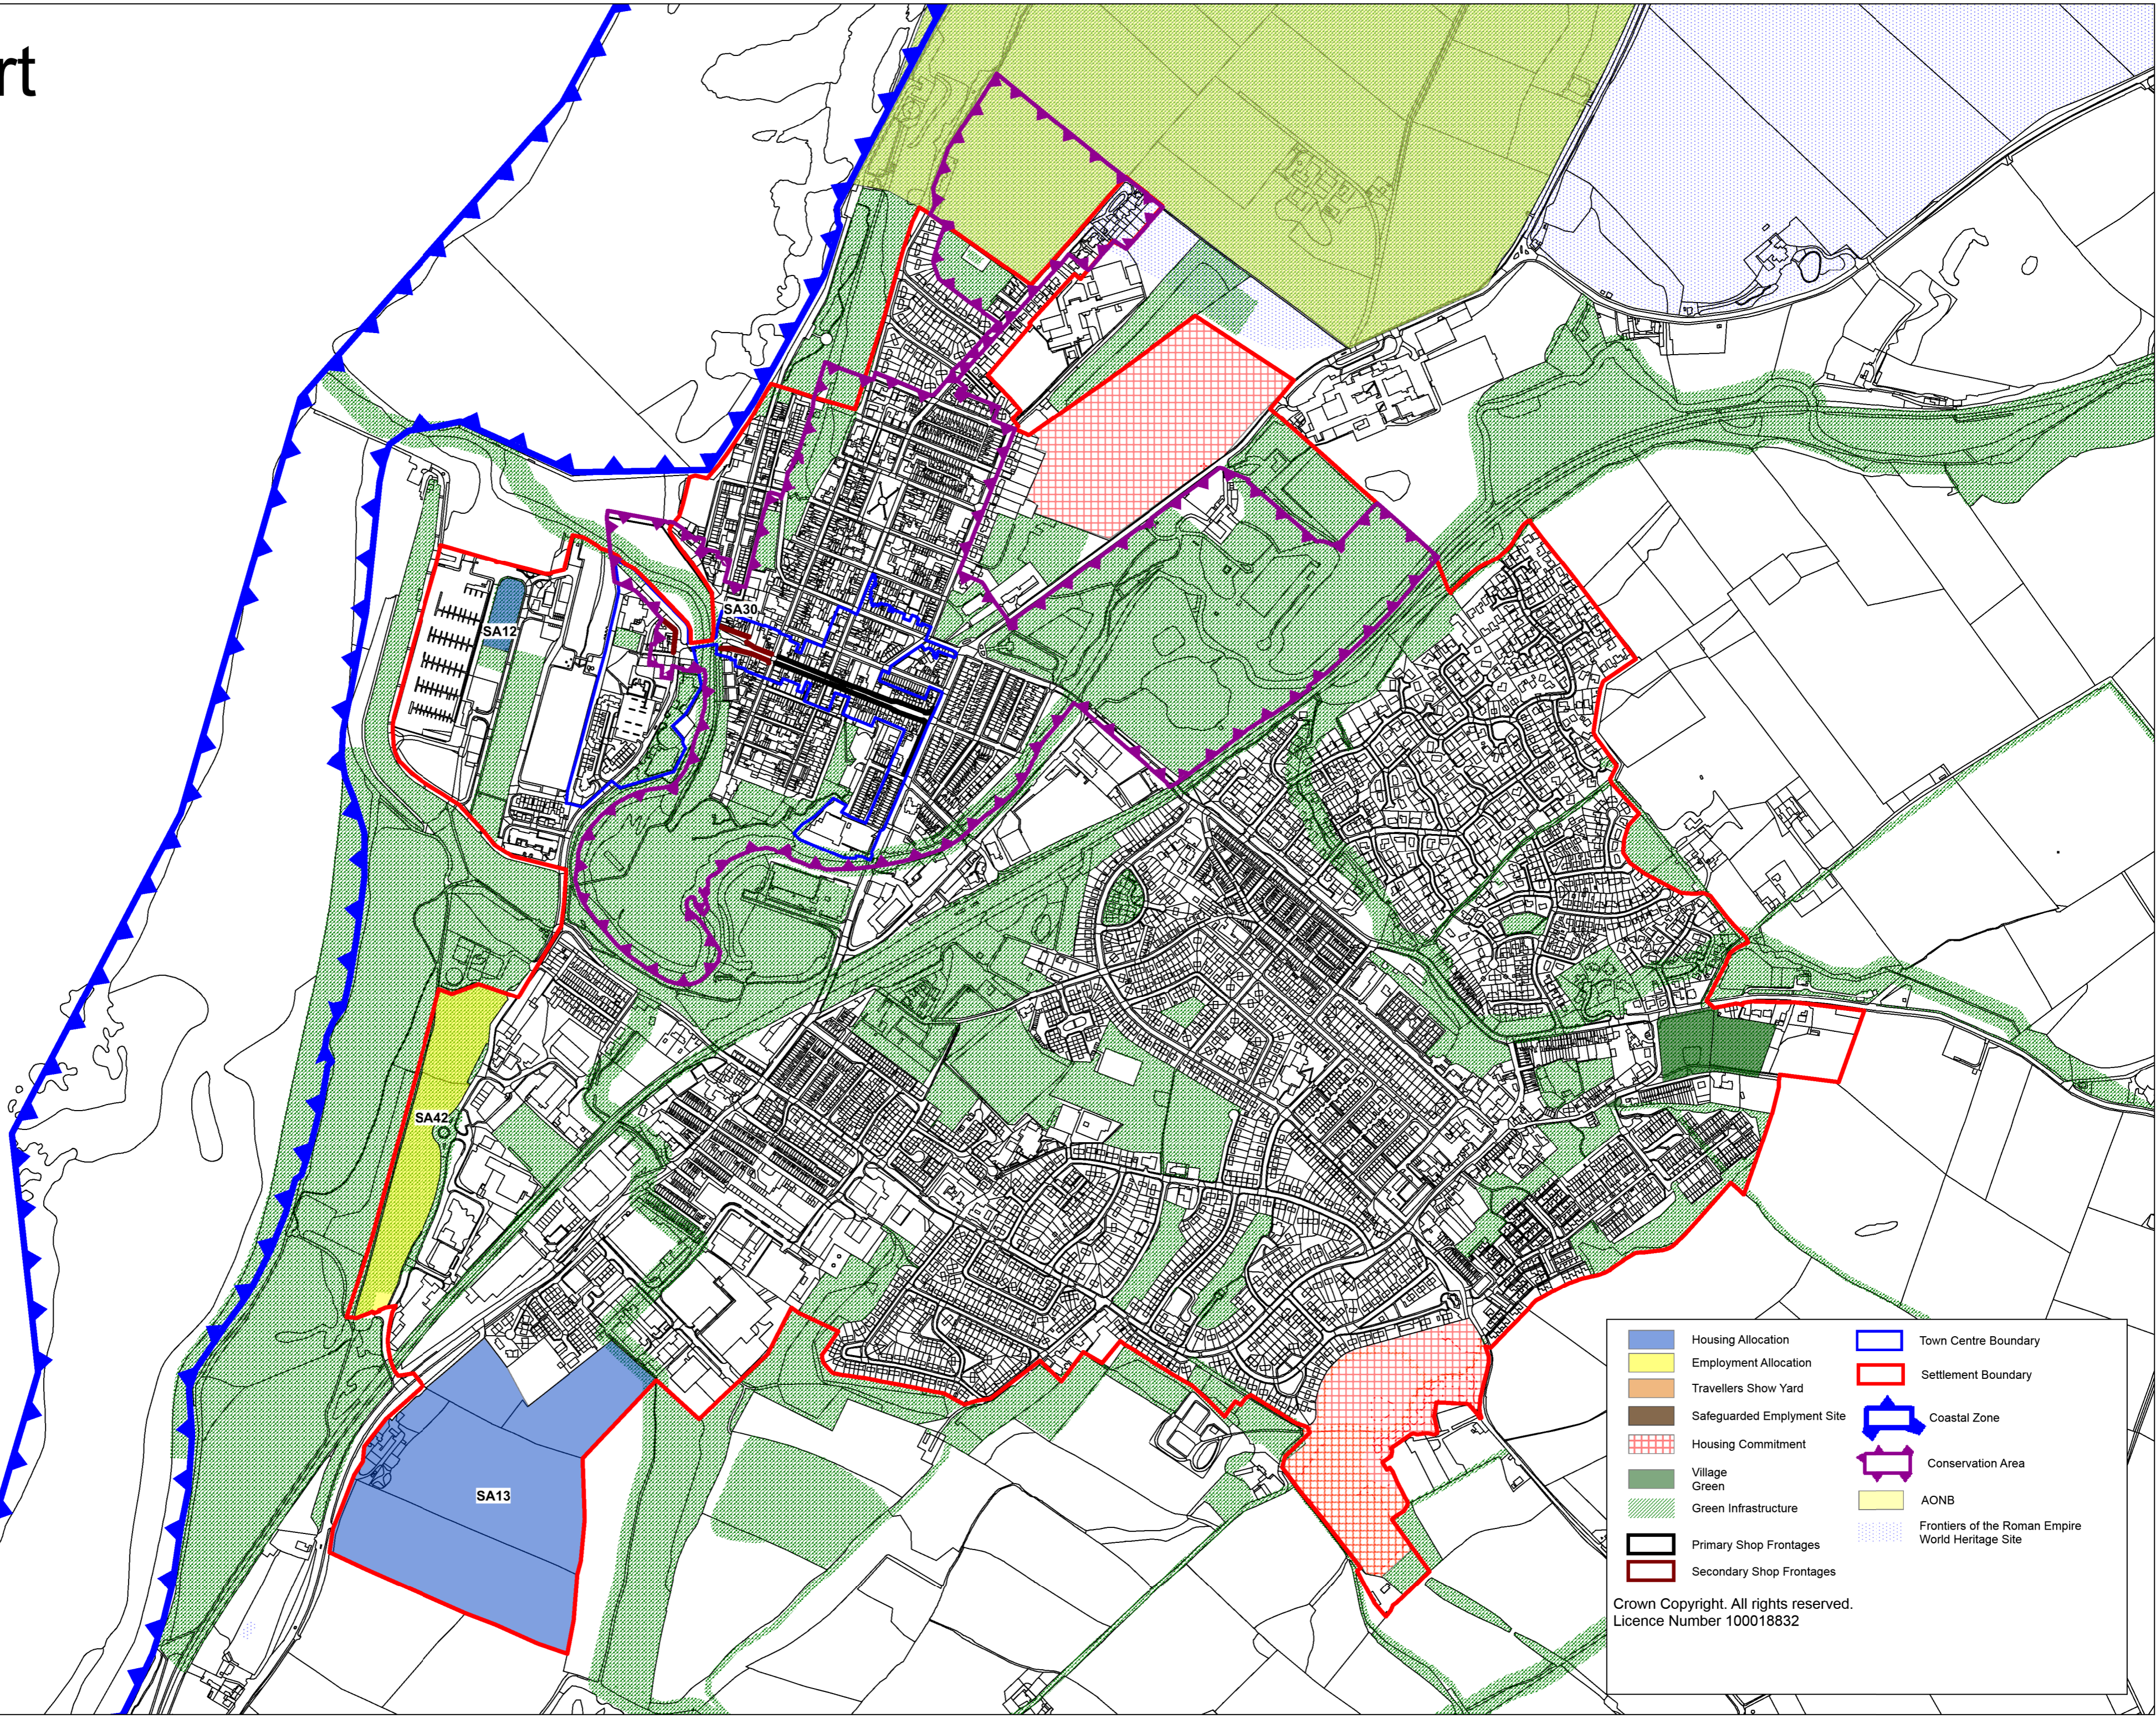

# Maryport

	Housing Allocation		Town Centre Boundary
	Employment Allocation		Settlement Boundary
	Travellers Show Yard		Coastal Zone
	Safeguarded Employment Site		Conservation Area
	Housing Commitment		AONB
	Village Green		Frontiers of the Roman Empire World Heritage Site
	Green Infrastructure		
	Primary Shop Frontages		
	Secondary Shop Frontages		

Crown Copyright. All rights reserved.  
Licence Number 100018832