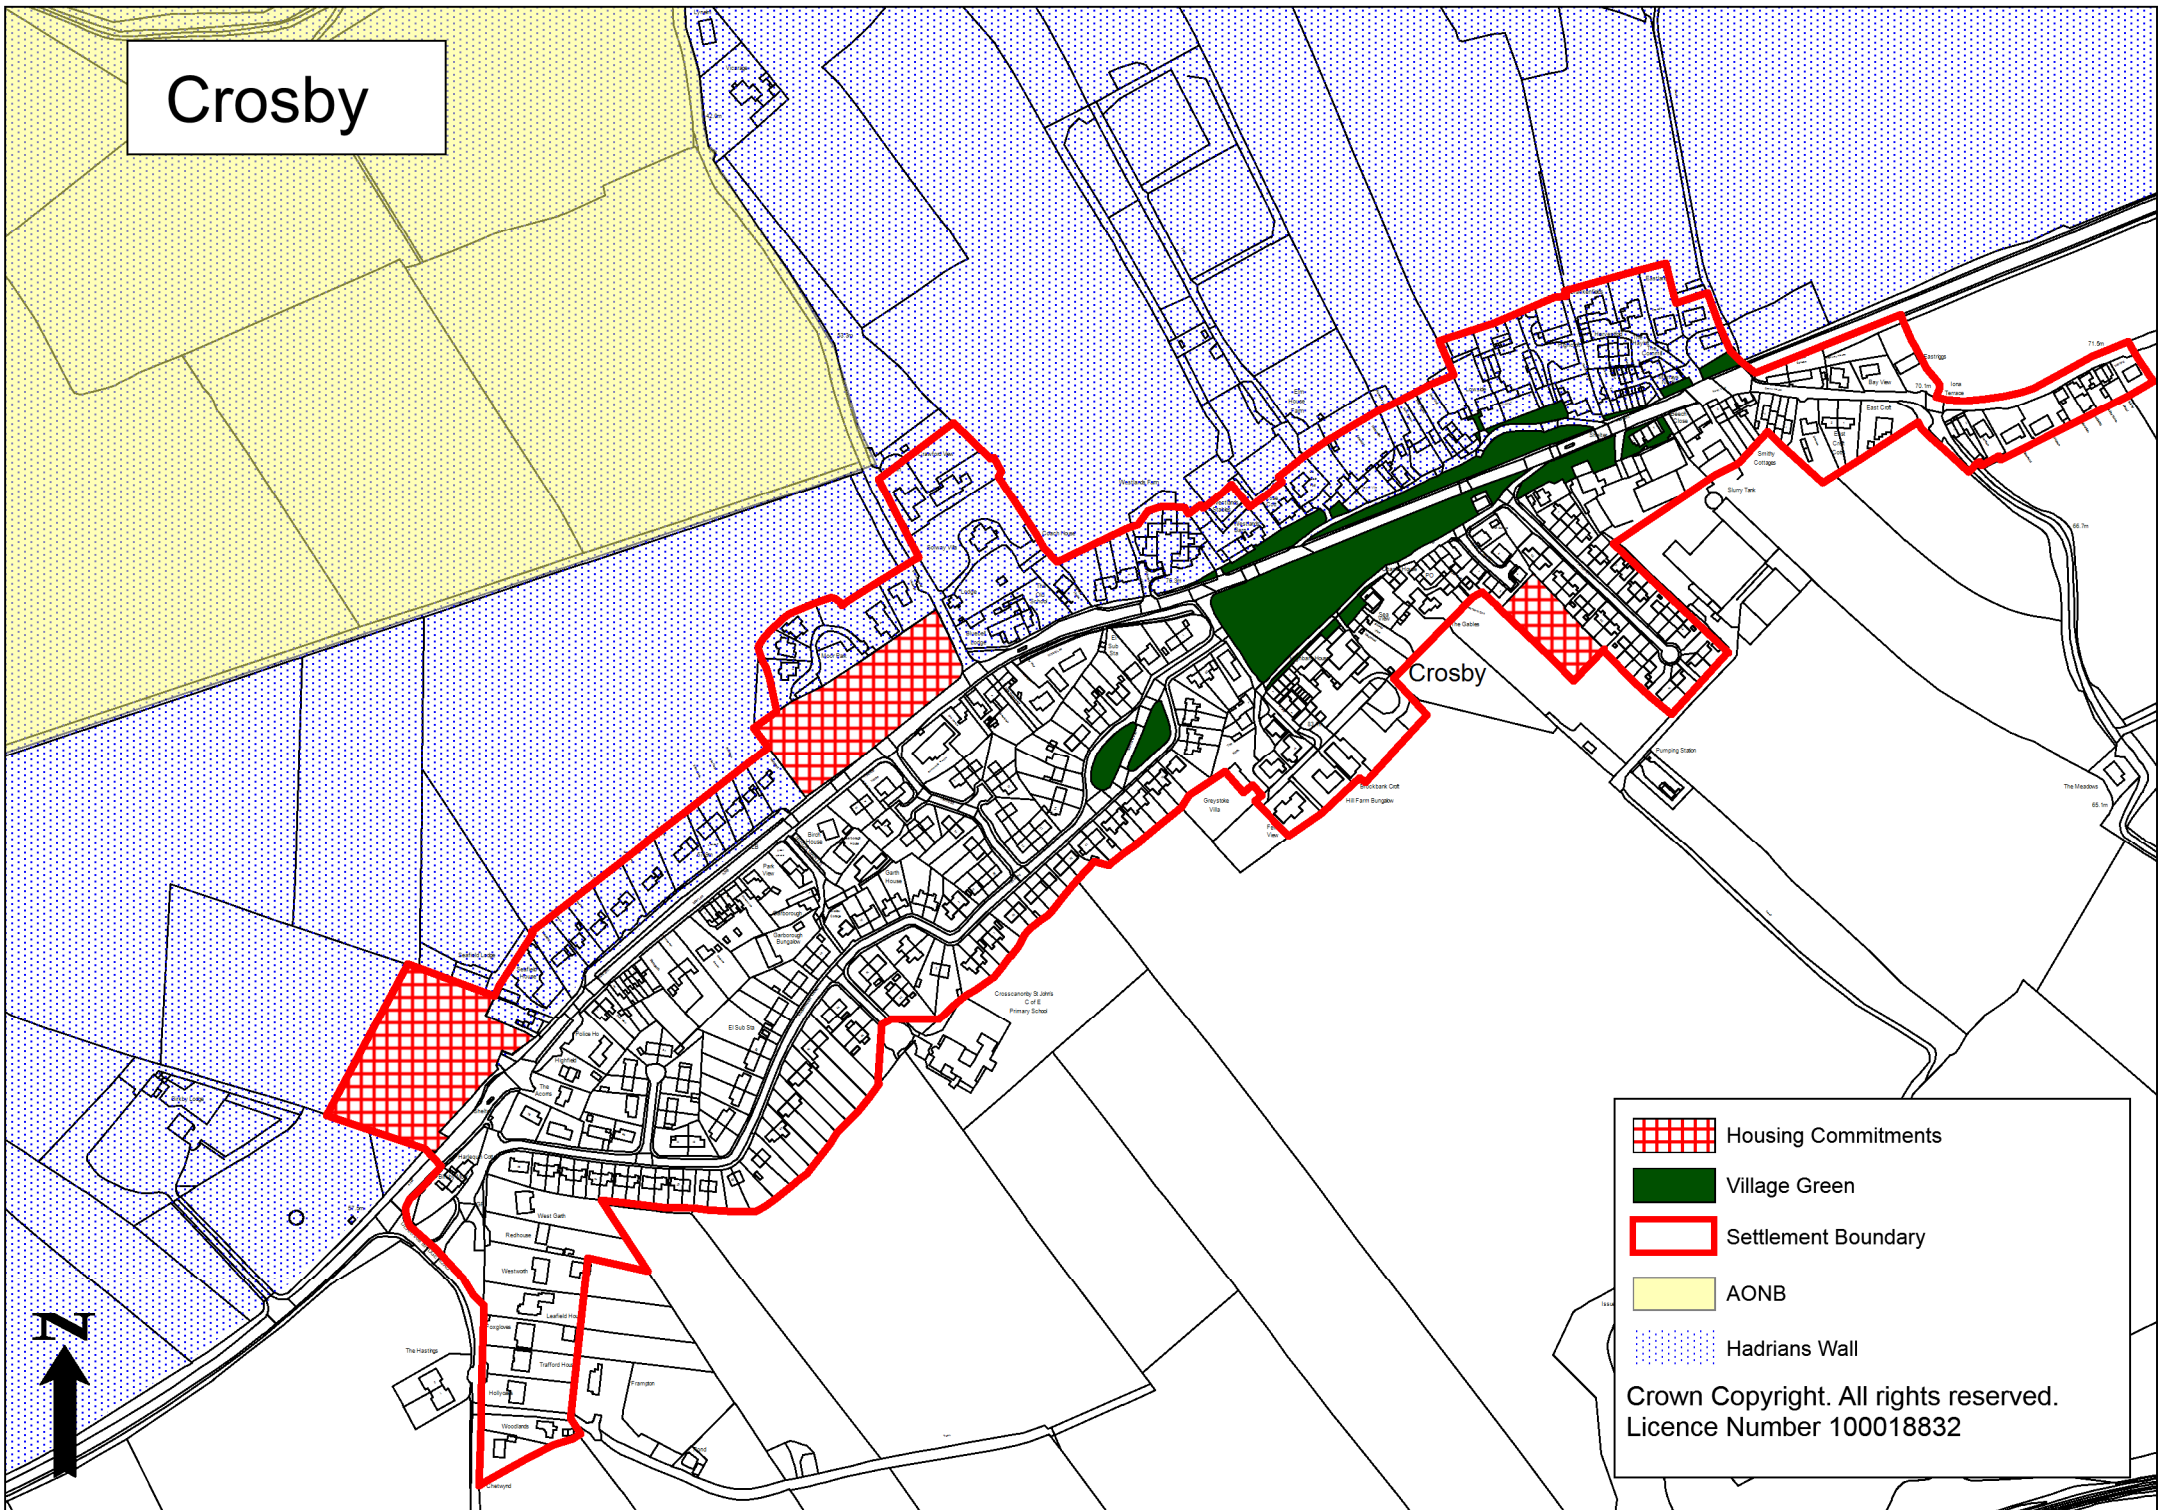

Crosby

-  Housing Commitments
-  Village Green
-  Settlement Boundary
-  AONB
-  Hadrian's Wall

Crown Copyright. All rights reserved.
Licence Number 100018832