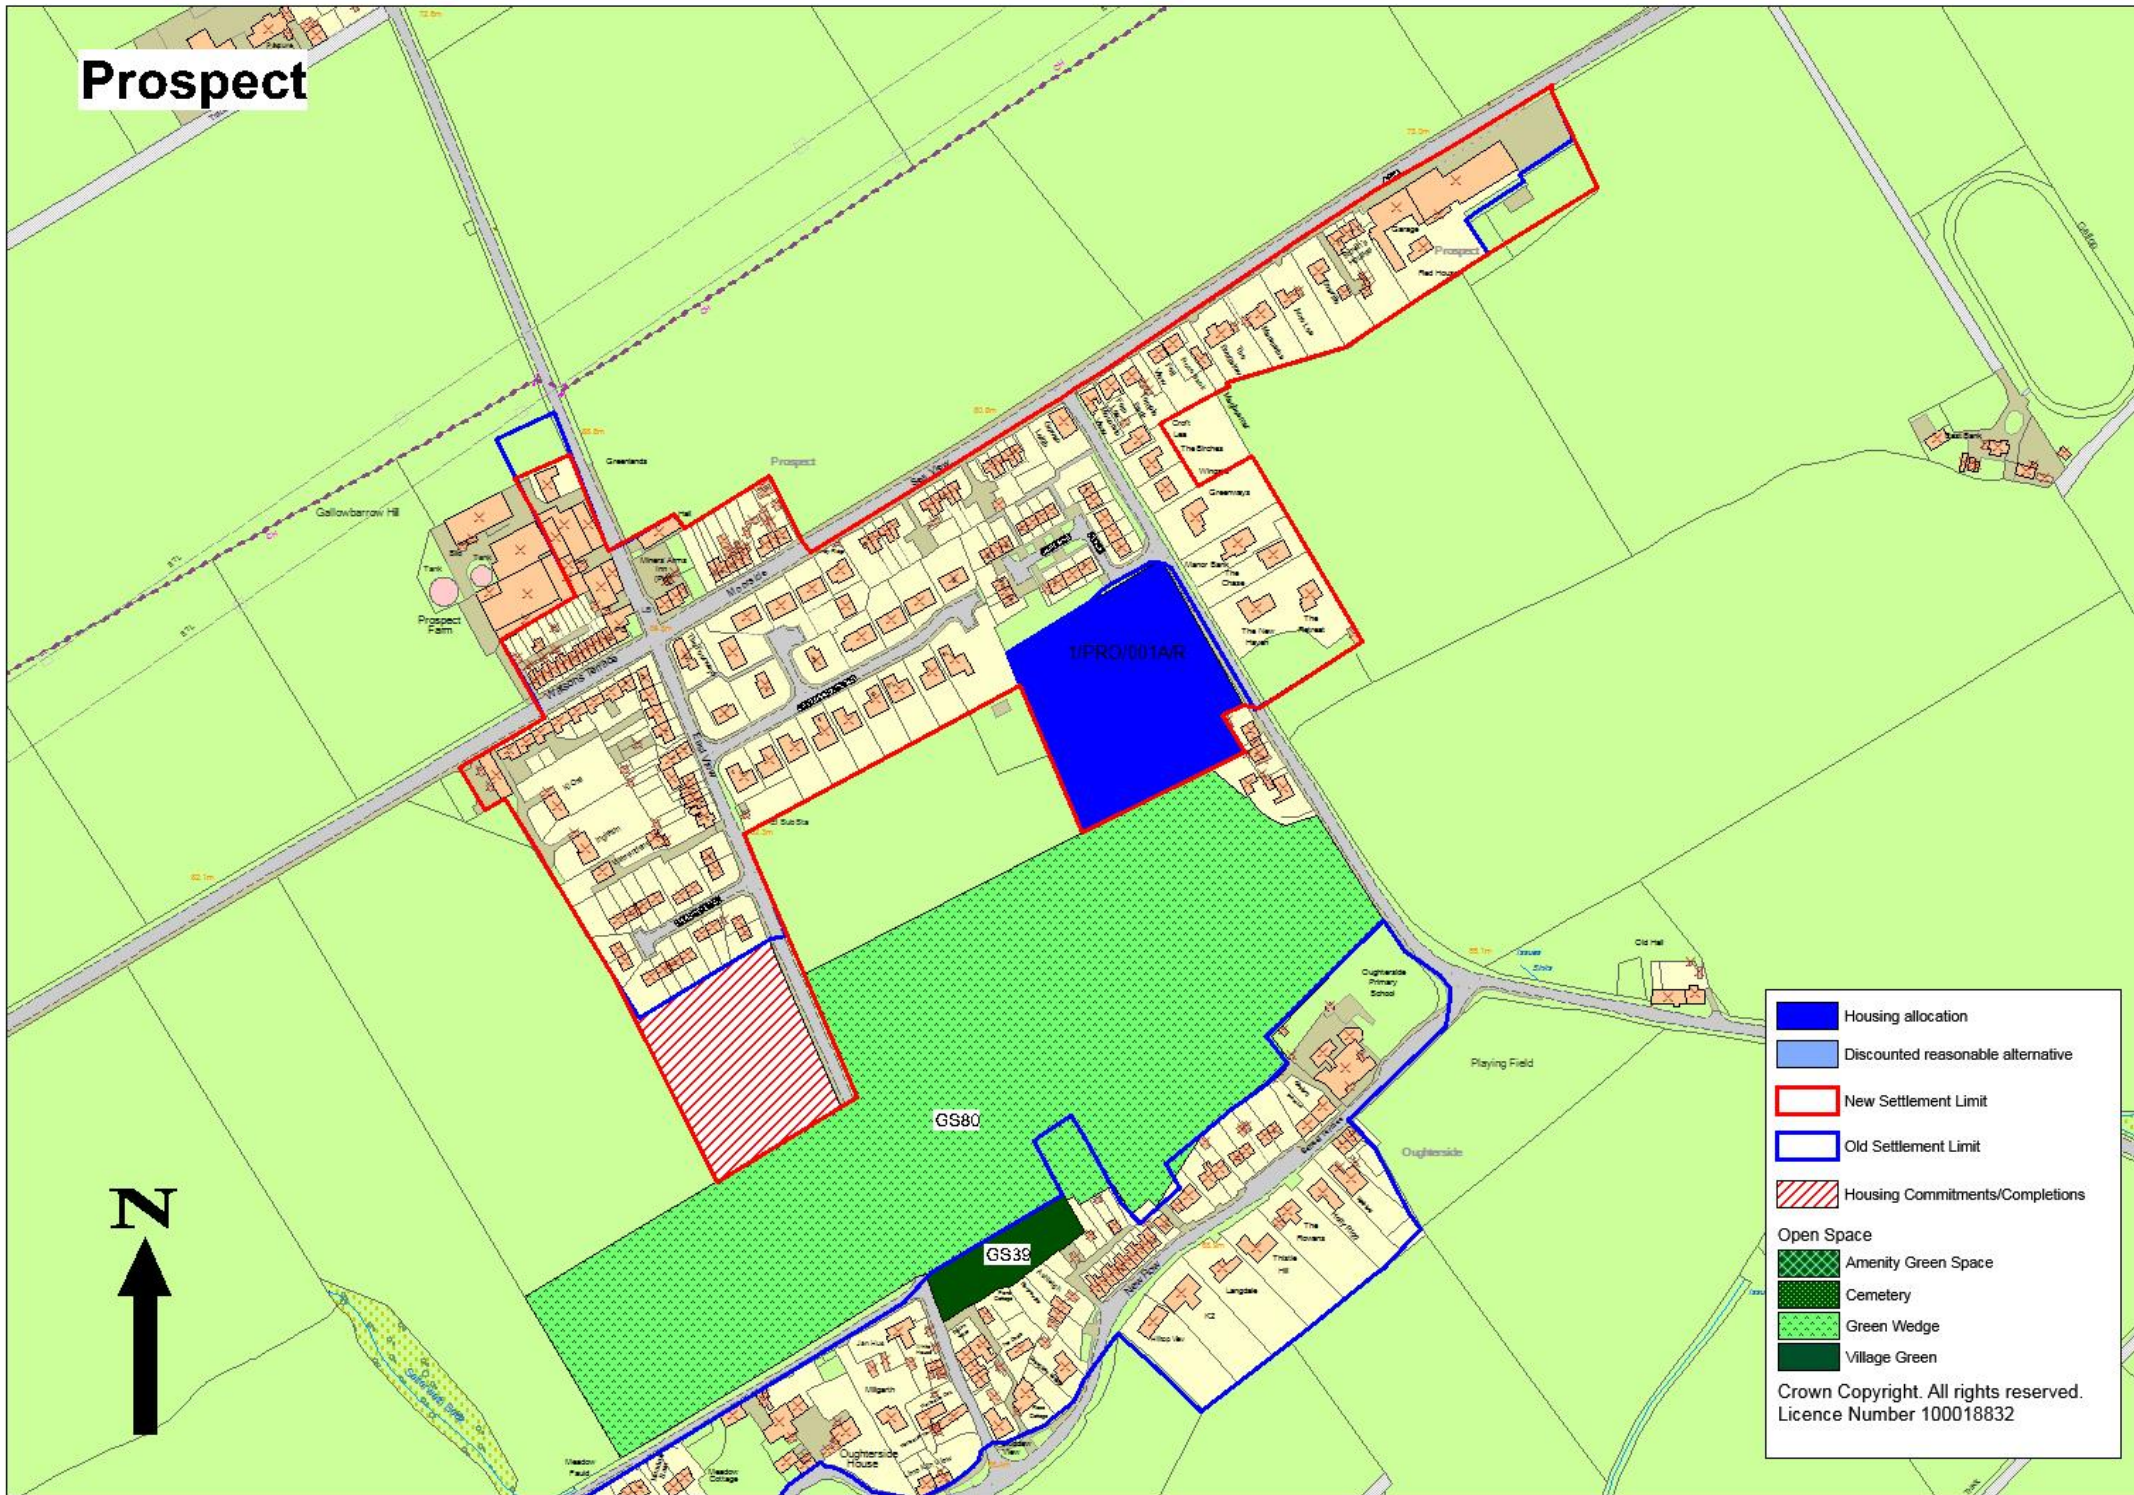

# Prospect

	Housing allocation
	Discounted reasonable alternative
	New Settlement Limit
	Old Settlement Limit
	Housing Commitments/Completions
<b>Open Space</b>	
	Amenity Green Space
	Cemetery
	Green Wedge
	Village Green

Crown Copyright. All rights reserved.  
Licence Number 100018832