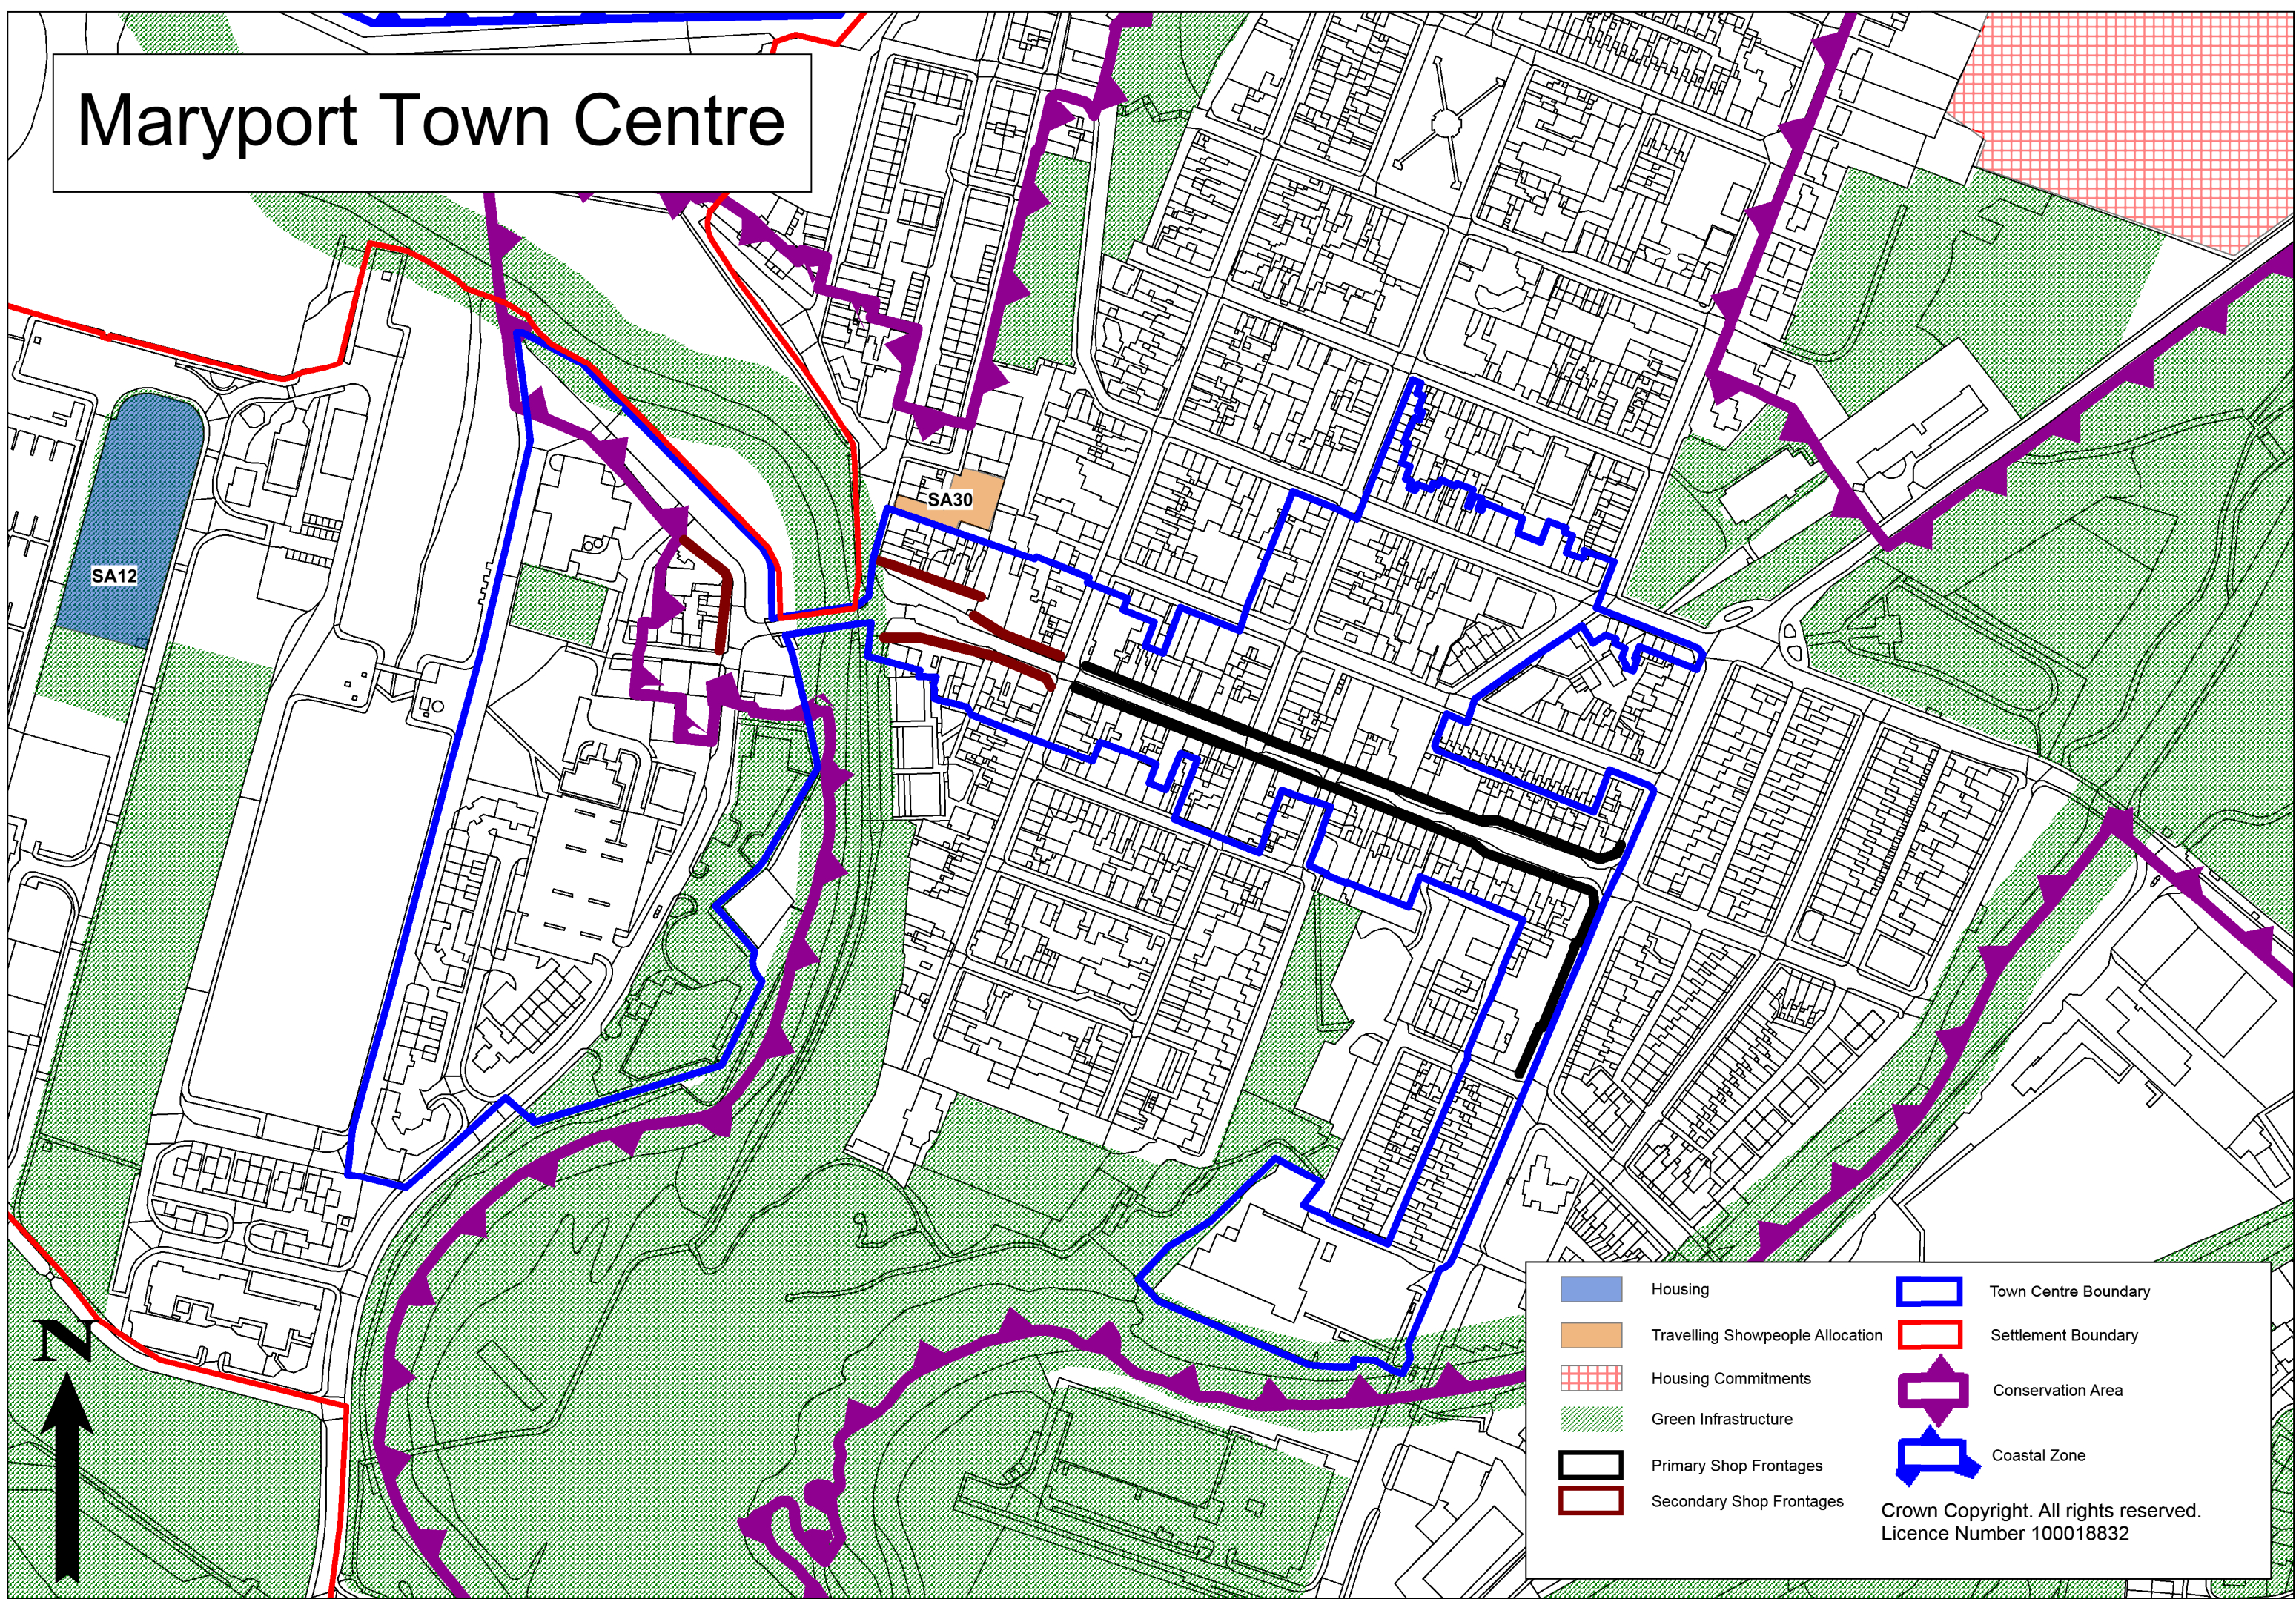

# Maryport Town Centre

	Housing		Town Centre Boundary
	Travelling Showpeople Allocation		Settlement Boundary
	Housing Commitments		Conservation Area
	Green Infrastructure		Coastal Zone
	Primary Shop Frontages	Crown Copyright. All rights reserved. Licence Number 100018832	
	Secondary Shop Frontages		