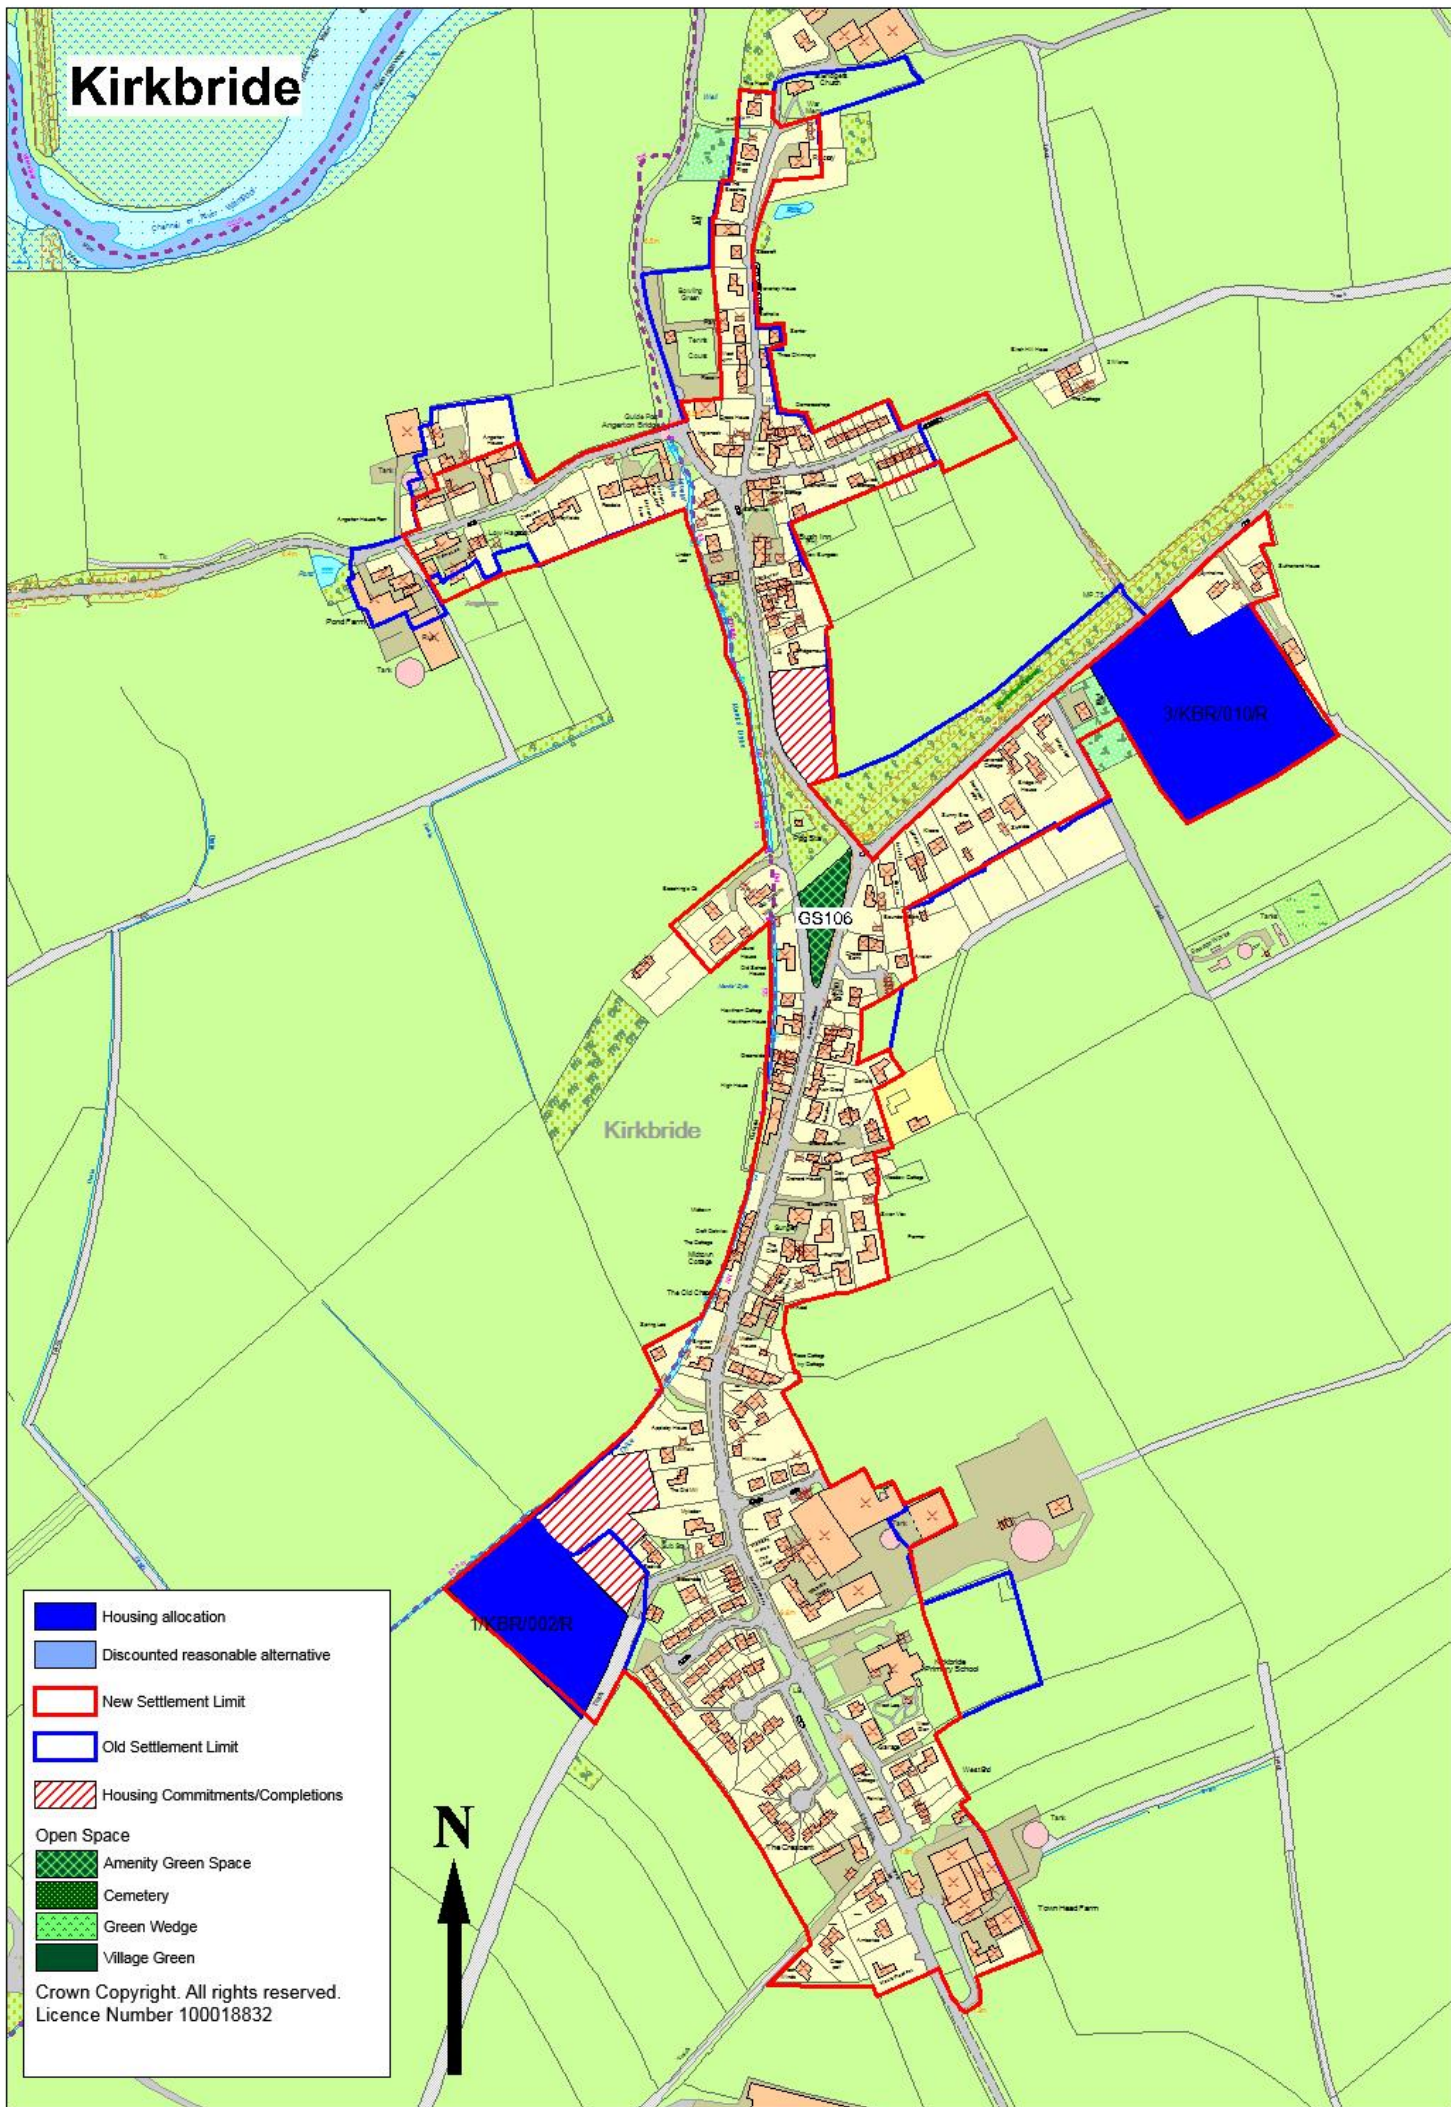

Kirkbride

- Housing allocation
 - Discounted reasonable alternative
 - New Settlement Limit
 - Old Settlement Limit
 - Housing Commitments/Completions
 - Open Space**
 - Amenity Green Space
 - Cemetery
 - Green Wedge
 - Village Green
- Crown Copyright. All rights reserved.
Licence Number 100018832