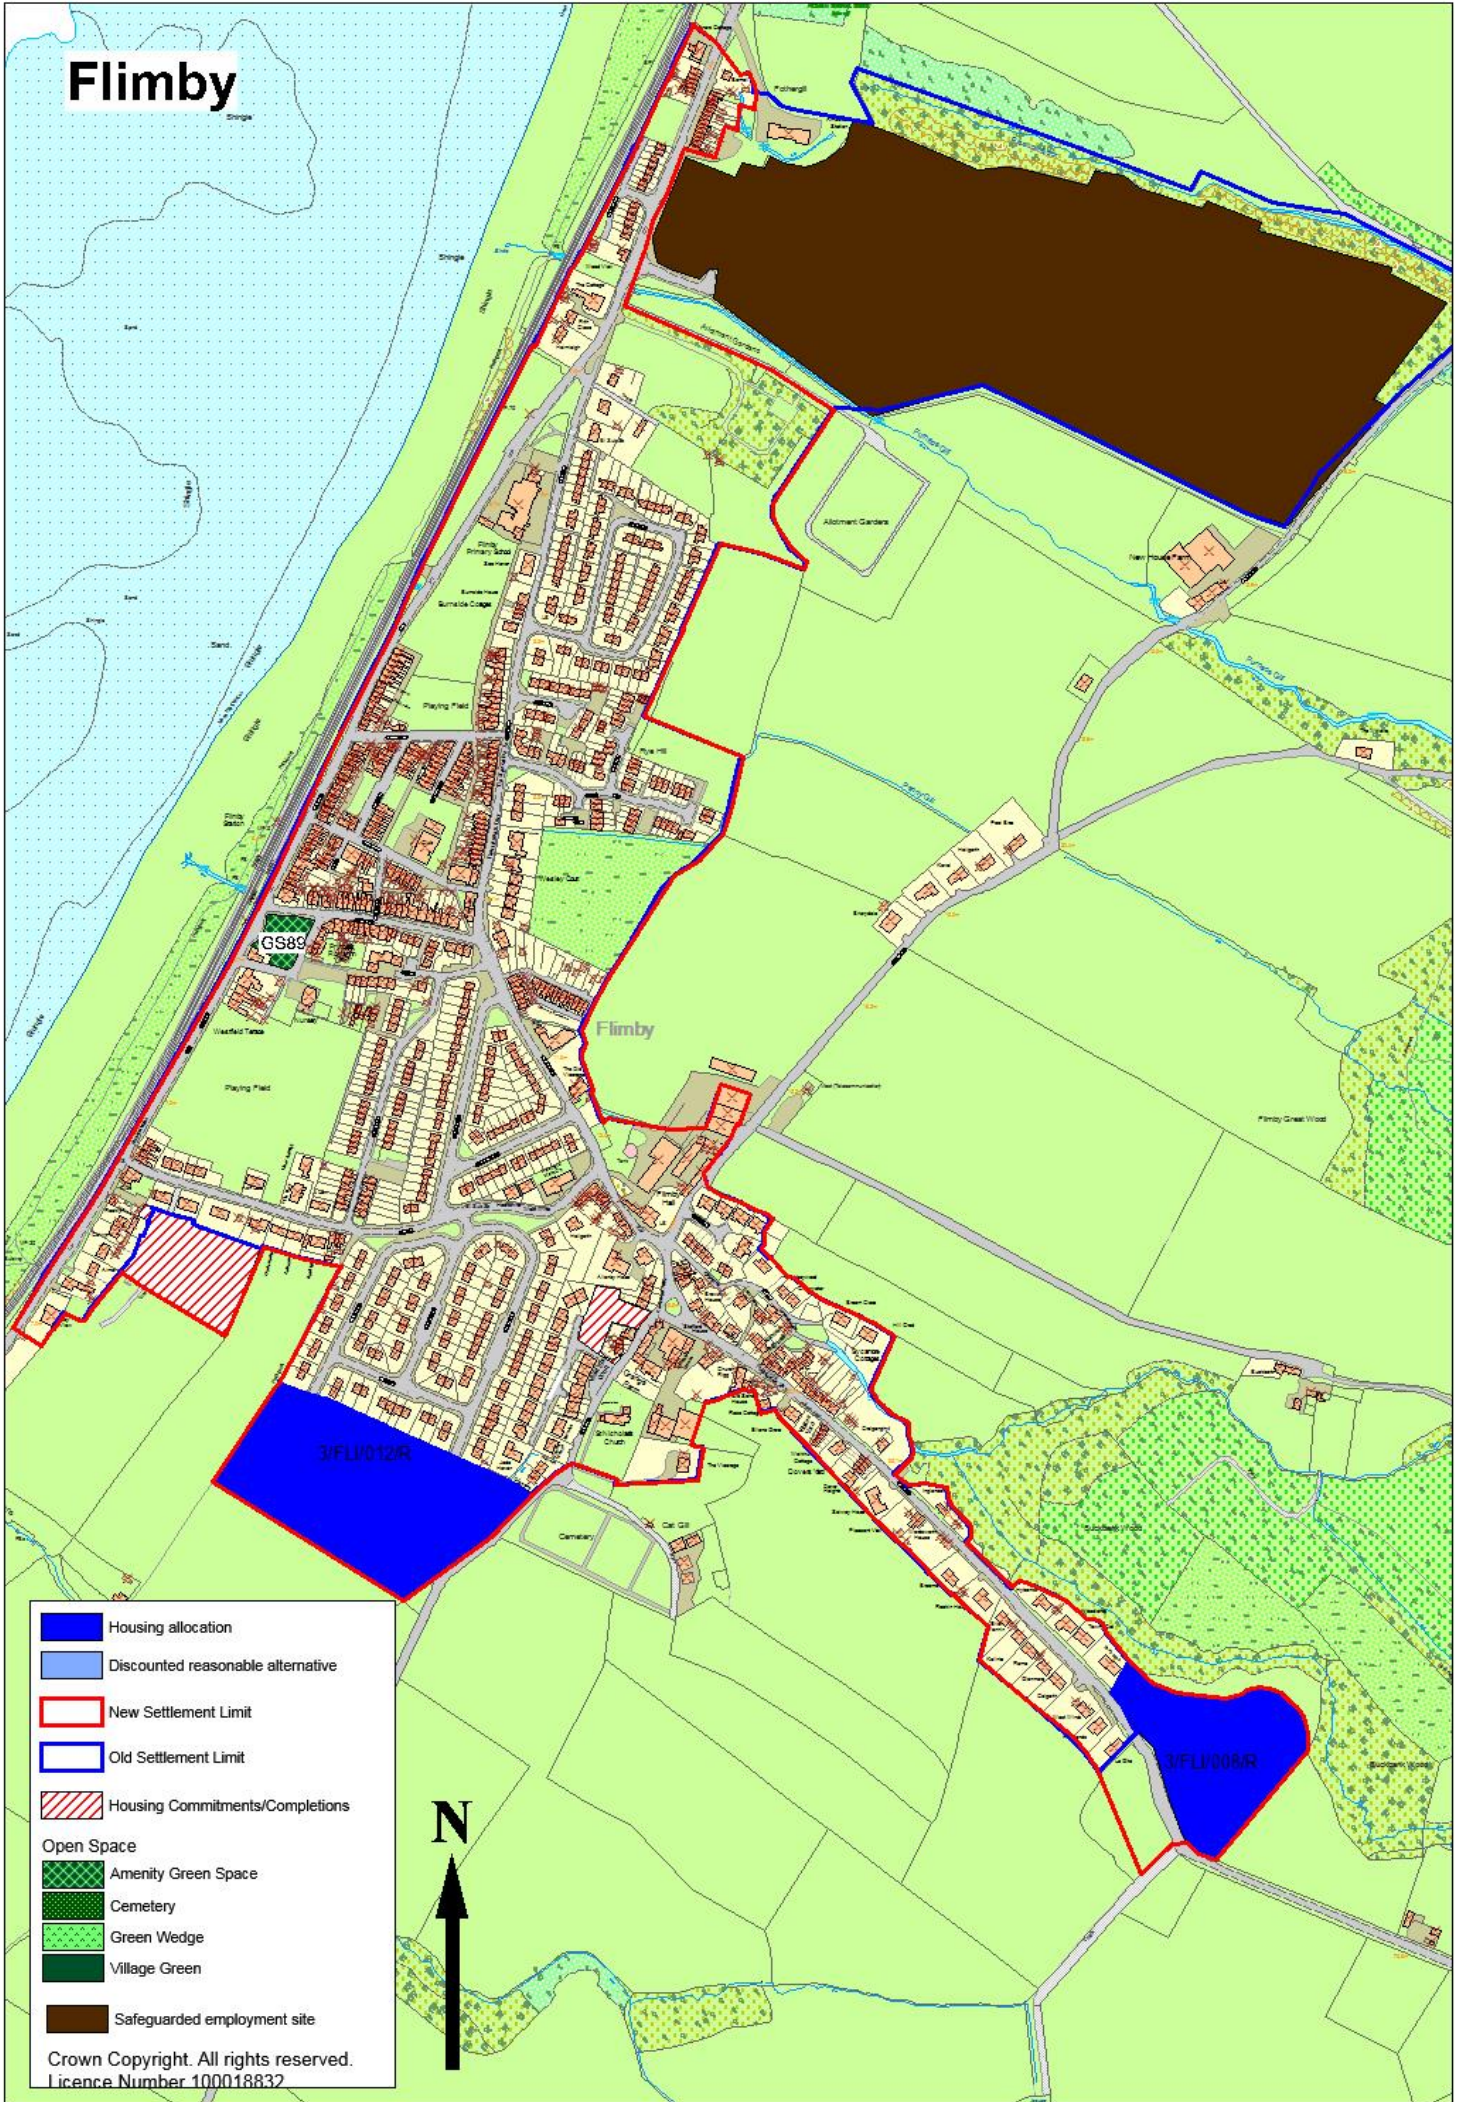

Flimby

- Housing allocation
 - Discounted reasonable alternative
 - New Settlement Limit
 - Old Settlement Limit
 - Housing Commitments/Completions
 - Open Space
 - Amenity Green Space
 - Cemetery
 - Green Wedge
 - Village Green
 - Safeguarded employment site
- Crown Copyright. All rights reserved.
Licence Number 100018832