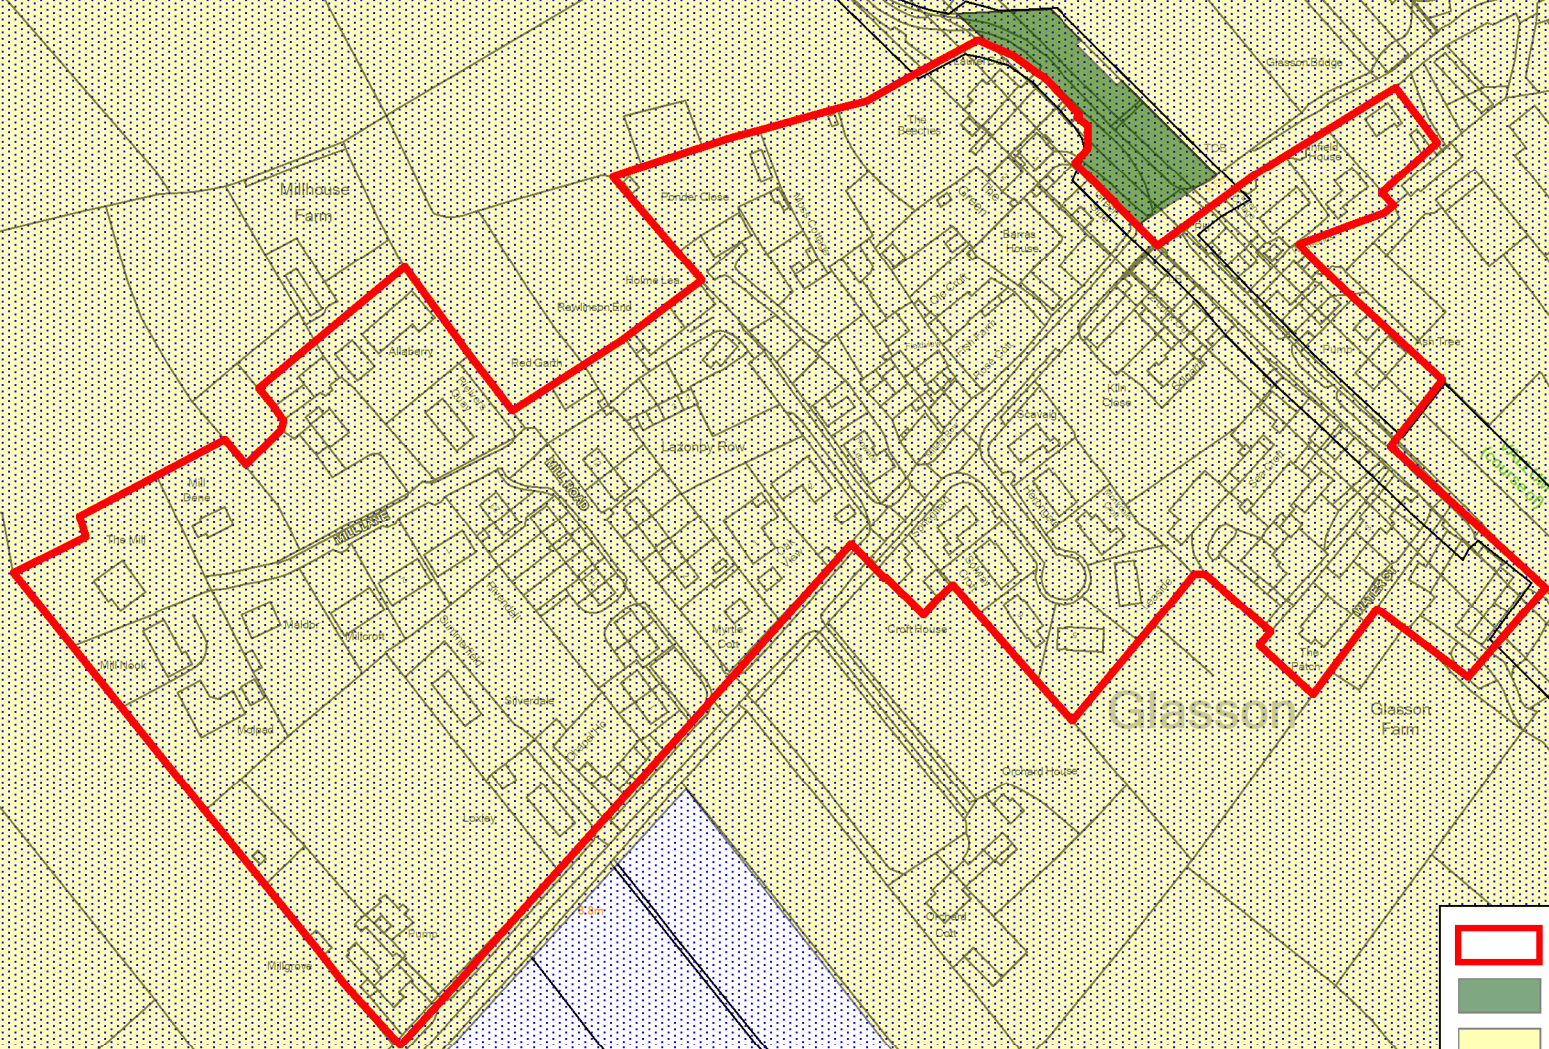

Glasson

	Settlement Boundary
	Village Green
	AONB
	Frontiers of the Roman Empire World Heritage Site

Crown Copyright. All rights reserved.
Licence Number 100018832